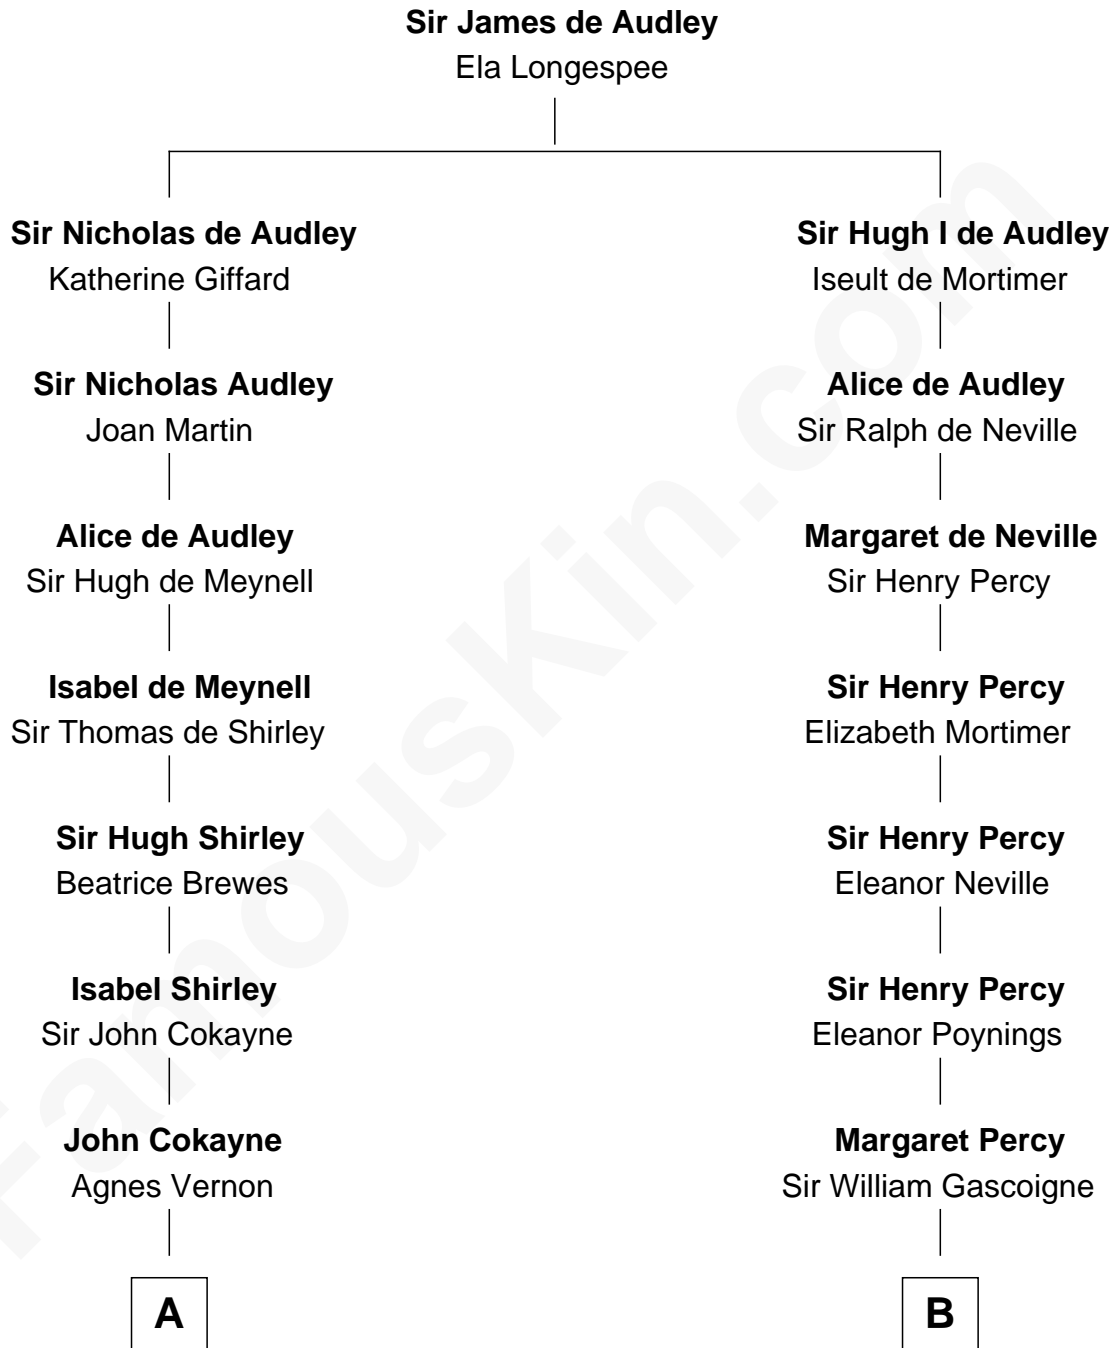

FamousKin.com

Relationship Chart of

Charles Carroll

Signer of the Declaration of Independence

17th cousin 2 times removed of

Horace Gray

U.S. Supreme Court Justice

C

Elizabeth Chipman

William Gray

Horace Gray

Harriet Upham

Horace Gray

U.S. Supreme Court Justice

FamousKin.com