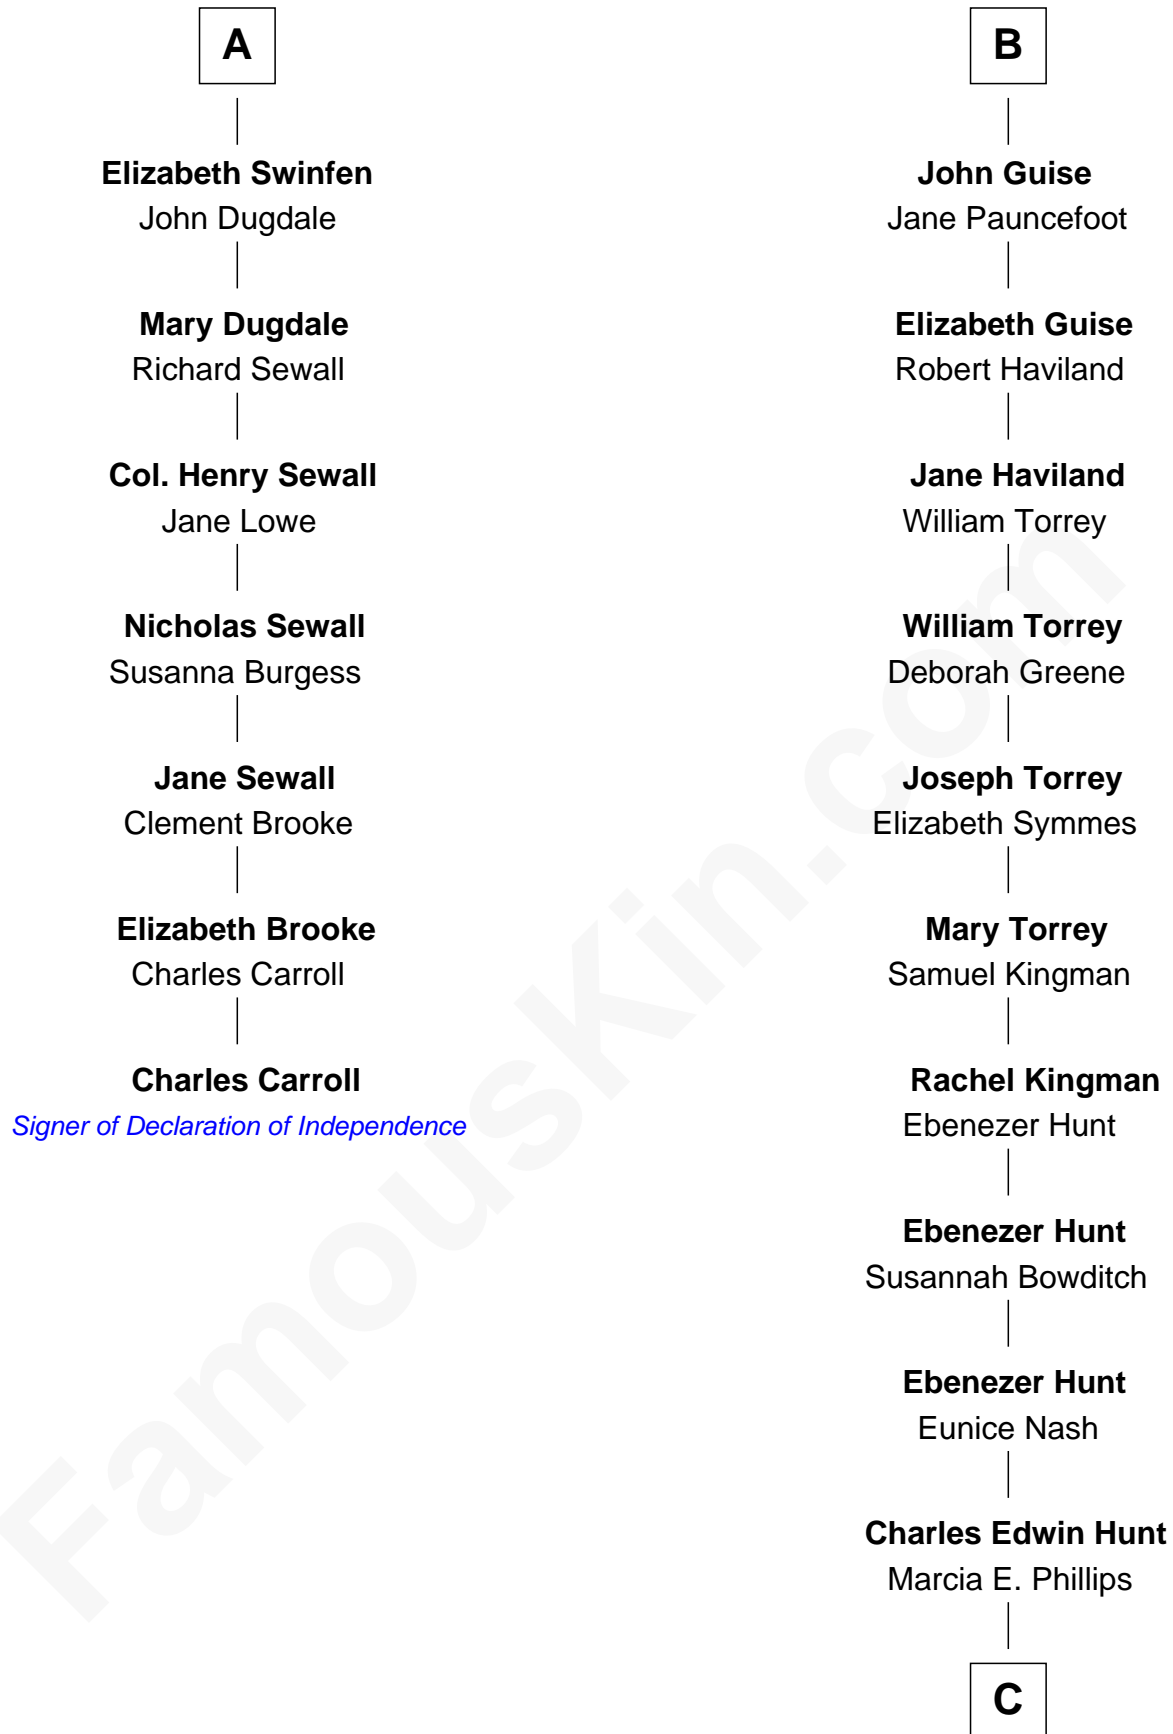

FamousKin.com

Relationship Chart of

Charles Carroll

Signer of the Declaration of Independence

13th cousin 7 times removed of

Linda Hunt

TV and Movie Actress

Sir John Stafford

Margaret Stafford

C

Charles Phillips Hunt

Ella Maria Read

Charles Edwin Hunt

Louise Phipps Davy

Raymond Davy Hunt

Elsie R. Doying