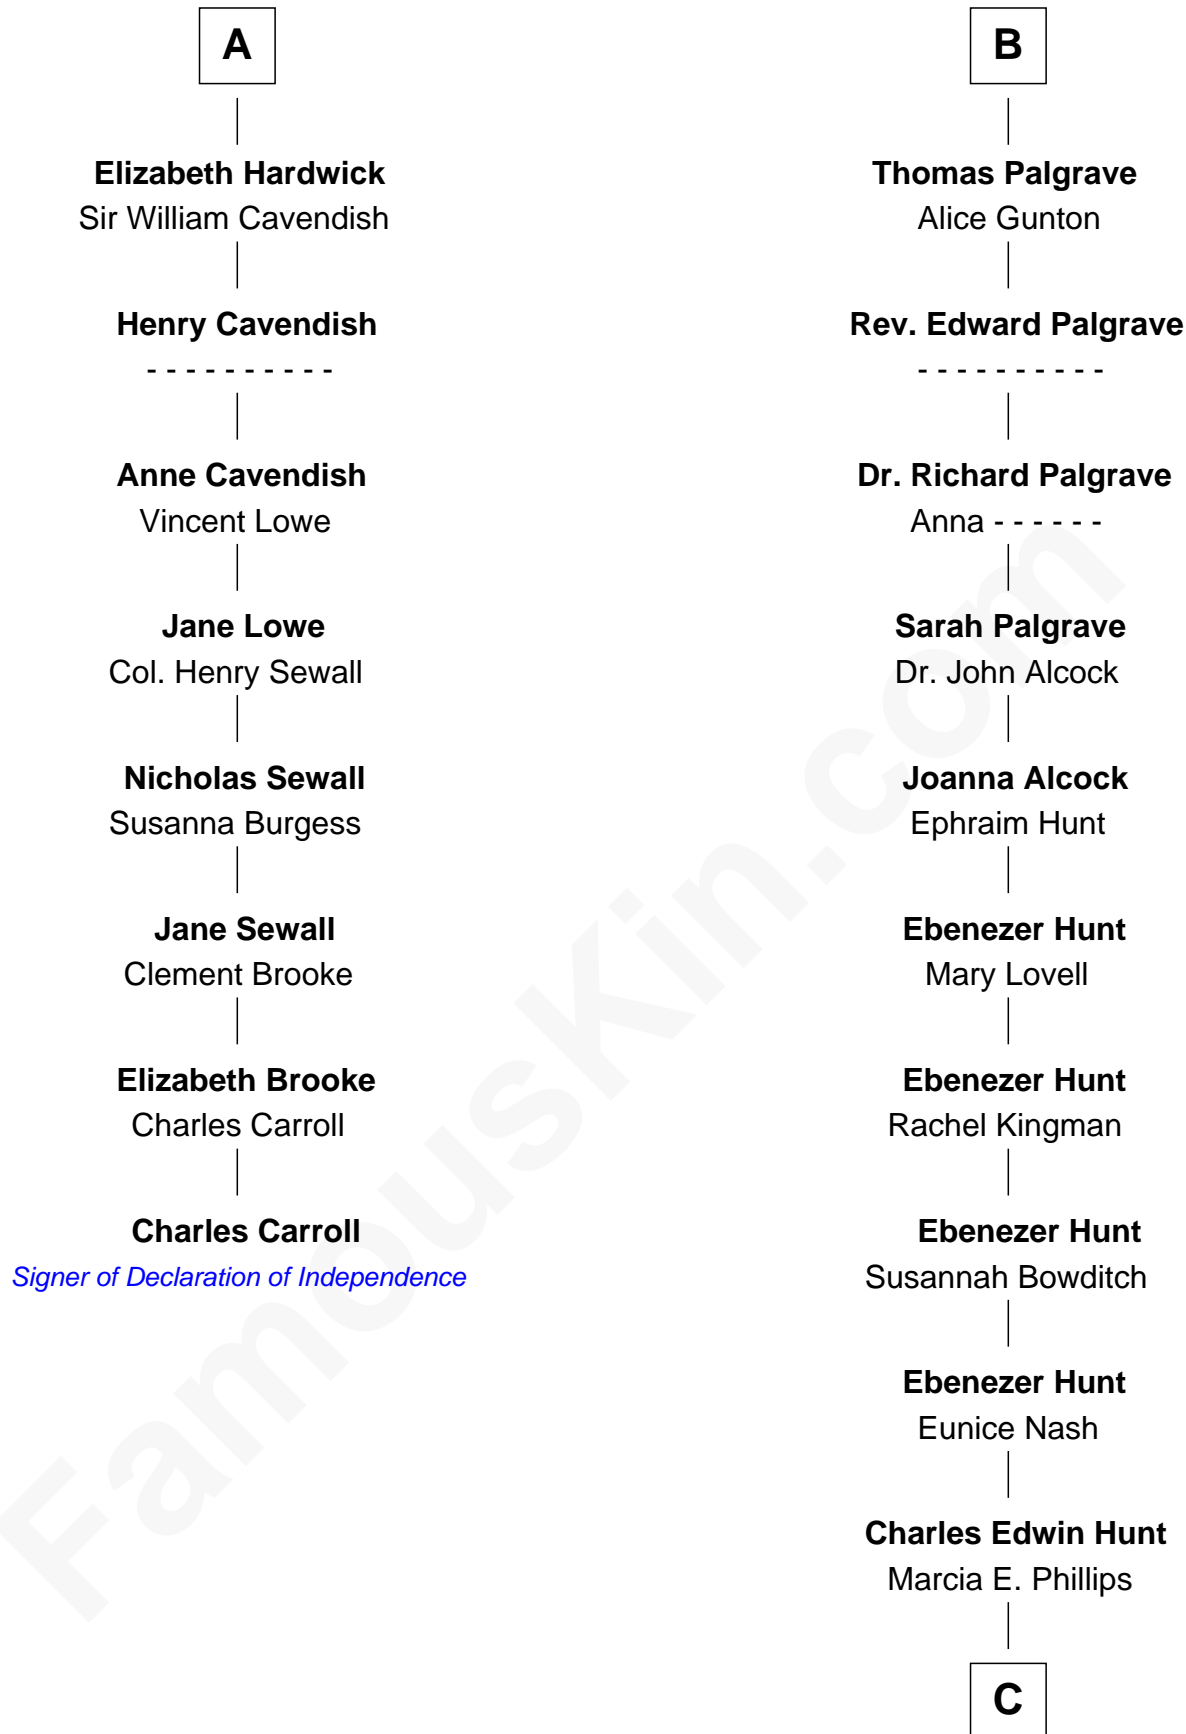

FamousKin.com

Relationship Chart of

Charles Carroll

Signer of the Declaration of Independence

14th cousin 6 times removed of

Linda Hunt

TV and Movie Actress

Edmund Fitzalan

Alice de Warenne

C

Charles Phillips Hunt

Ella Maria Read

Charles Edwin Hunt

Louise Phipps Davy

Raymond Davy Hunt

Elsie R. Doying