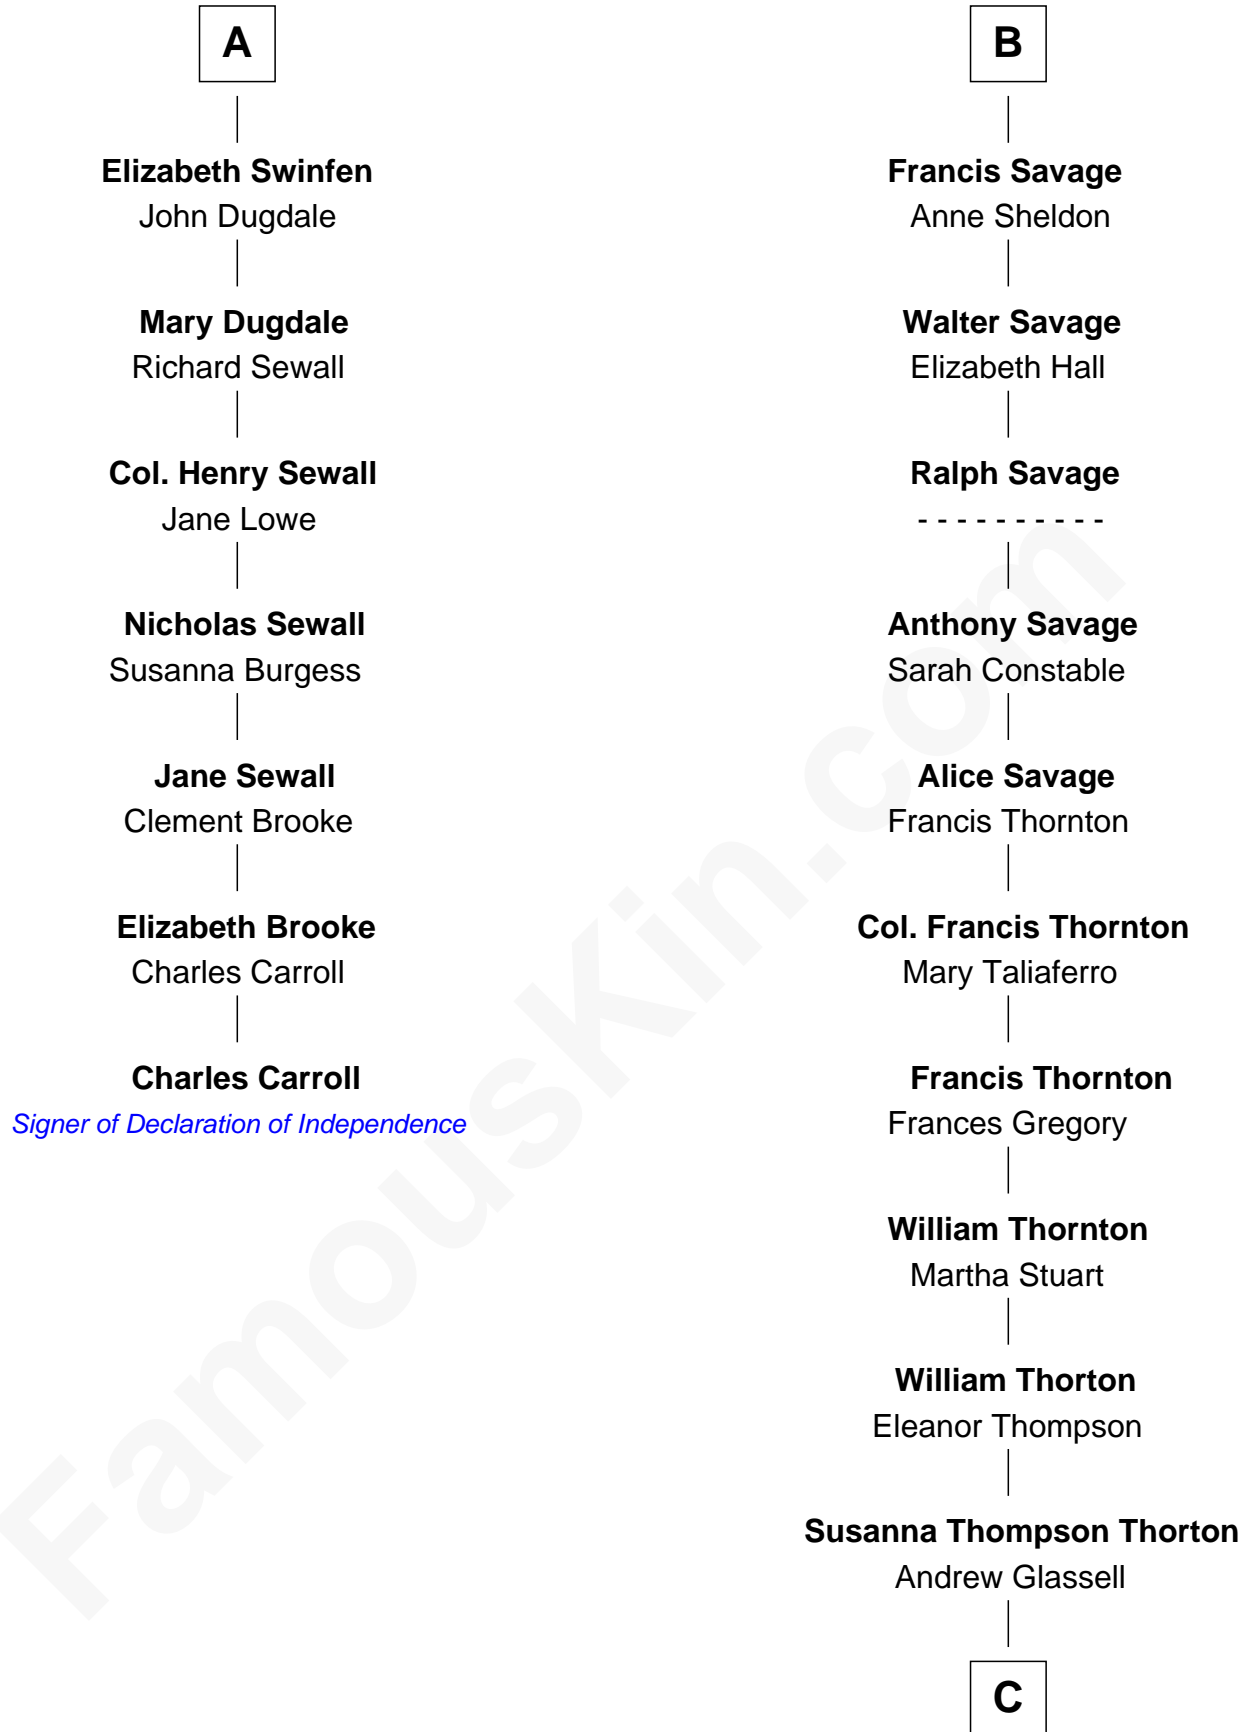

FamousKin.com

Relationship Chart of

Charles Carroll

Signer of the Declaration of Independence

13th cousin 6 times removed of

General George S. Patton

U.S. Army - World War II

C

—
Susan Thornton Glassell

George Smith Patton

—
George Smith Patton

Ruth Wilson

—
General George S. Patton

U.S. Army - World War II

FamousKin.com