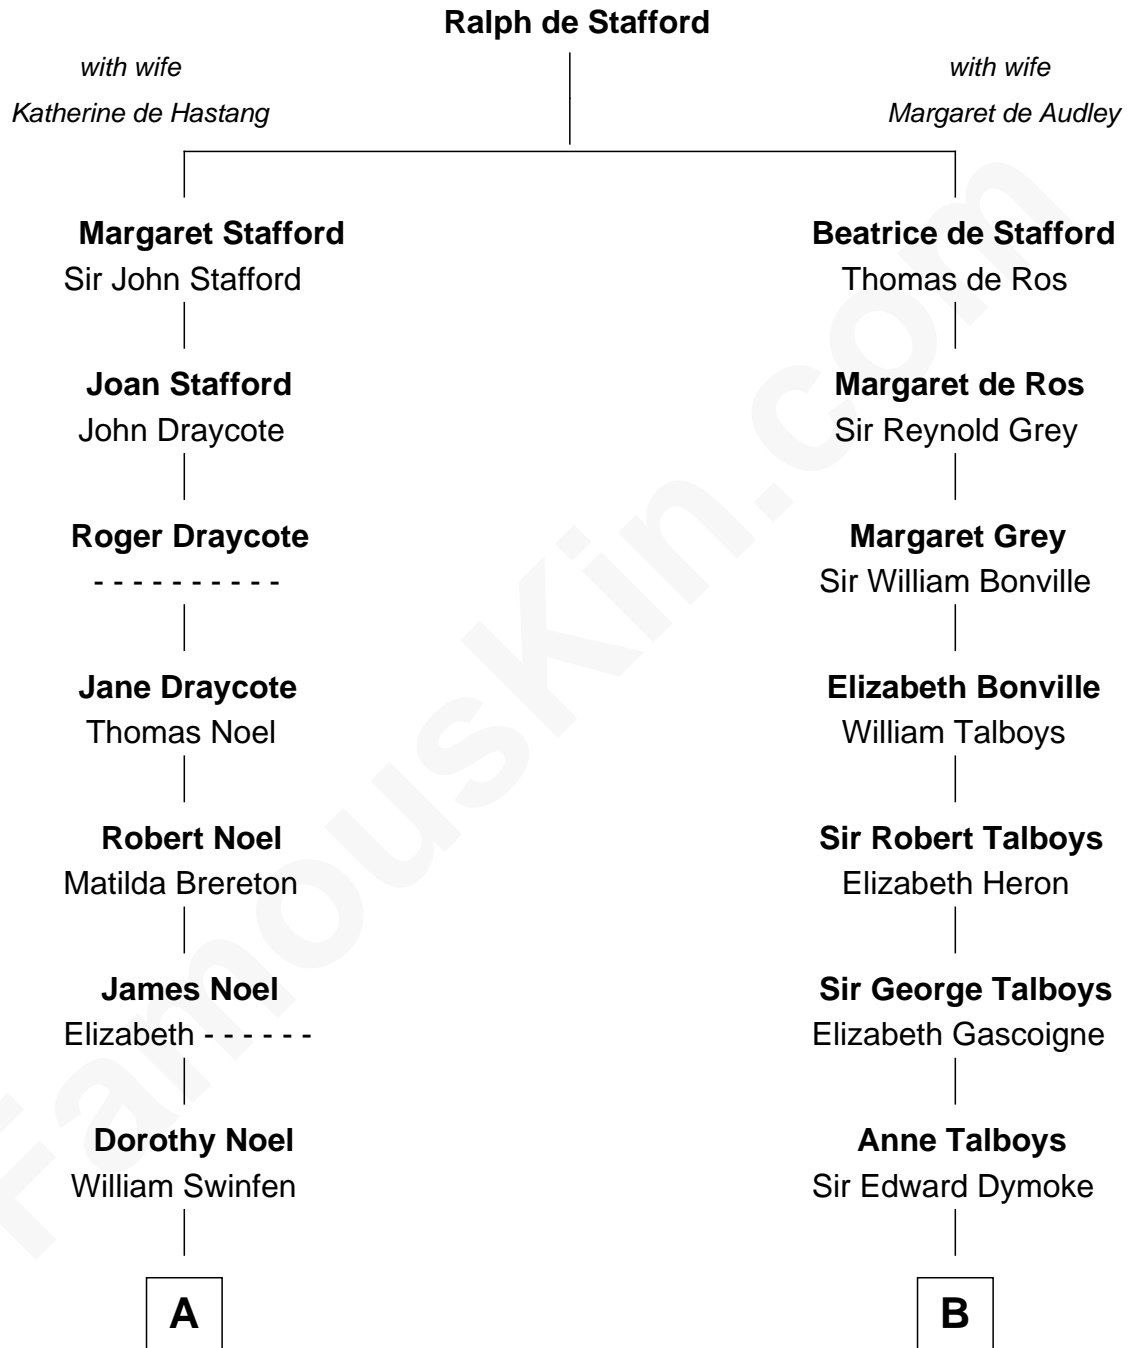

FamousKin.com

Relationship Chart of

Charles Carroll

Signer of the Declaration of Independence

14th cousin 4 times removed of

General George S. Patton

U.S. Army - World War II

C

George Smith Patton

Ruth Wilson

General George S. Patton

U.S. Army - World War II

FamousKin.com