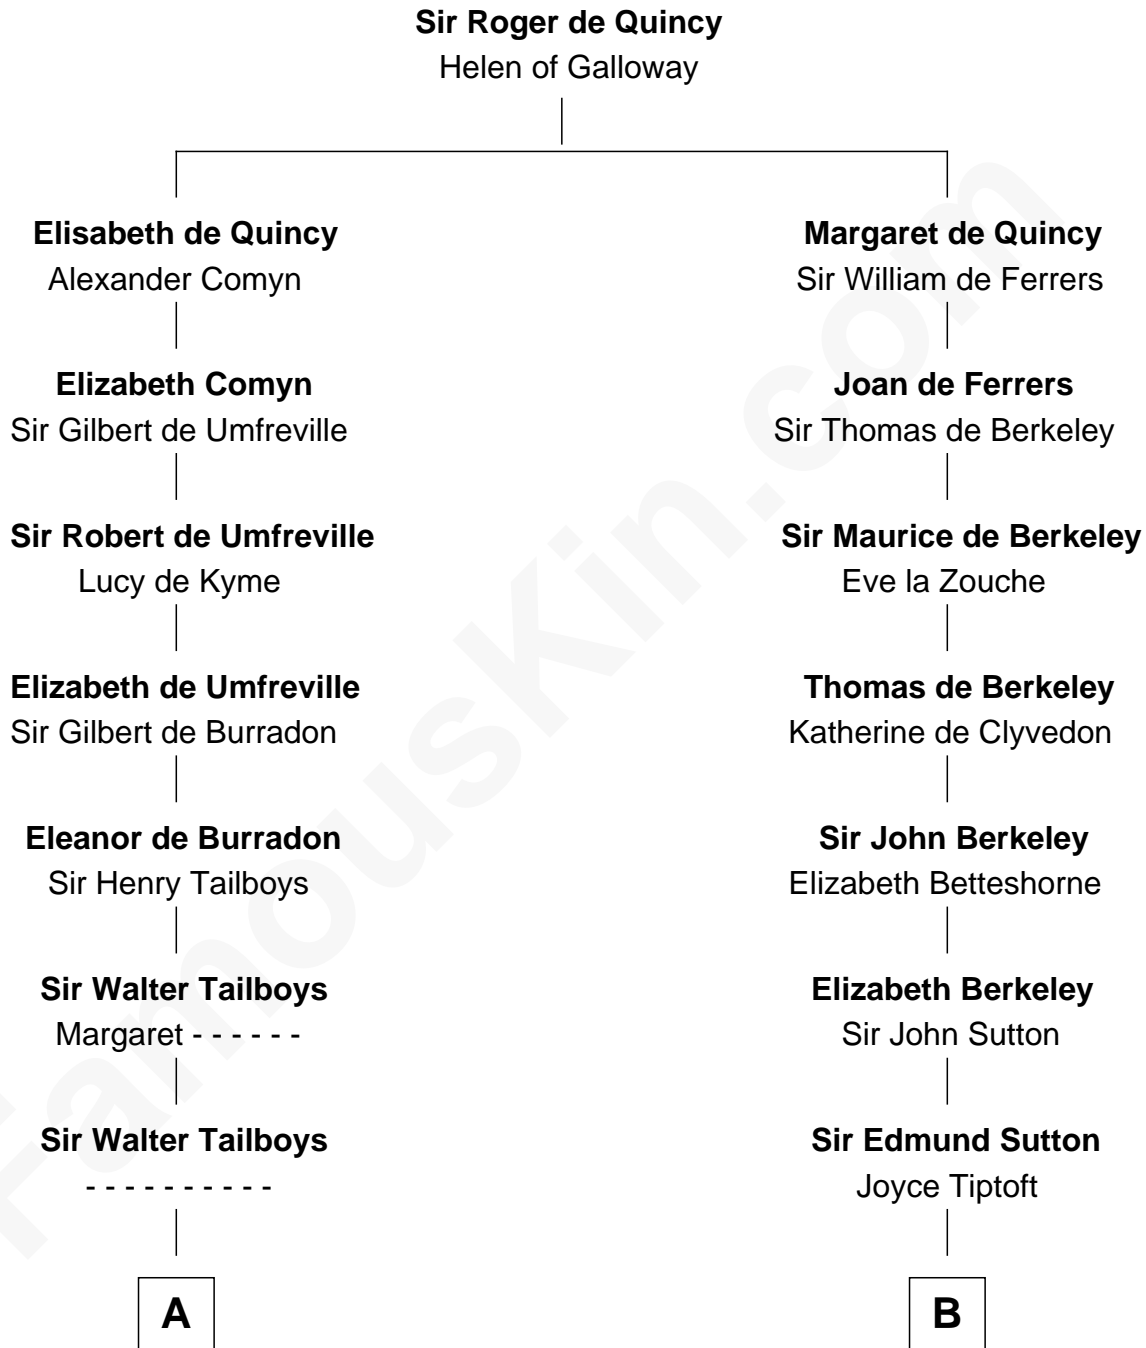

FamousKin.com

Relationship Chart of

Charles Carroll

Signer of the Declaration of Independence

18th cousin 3 times removed of

General George S. Patton

U.S. Army - World War II

C

Elizabeth Brooke

Charles Carroll

Charles Carroll

Signer of Declaration of Independence

D

William Thorton

Eleanor Thompson

Susanna Thompson Thorton