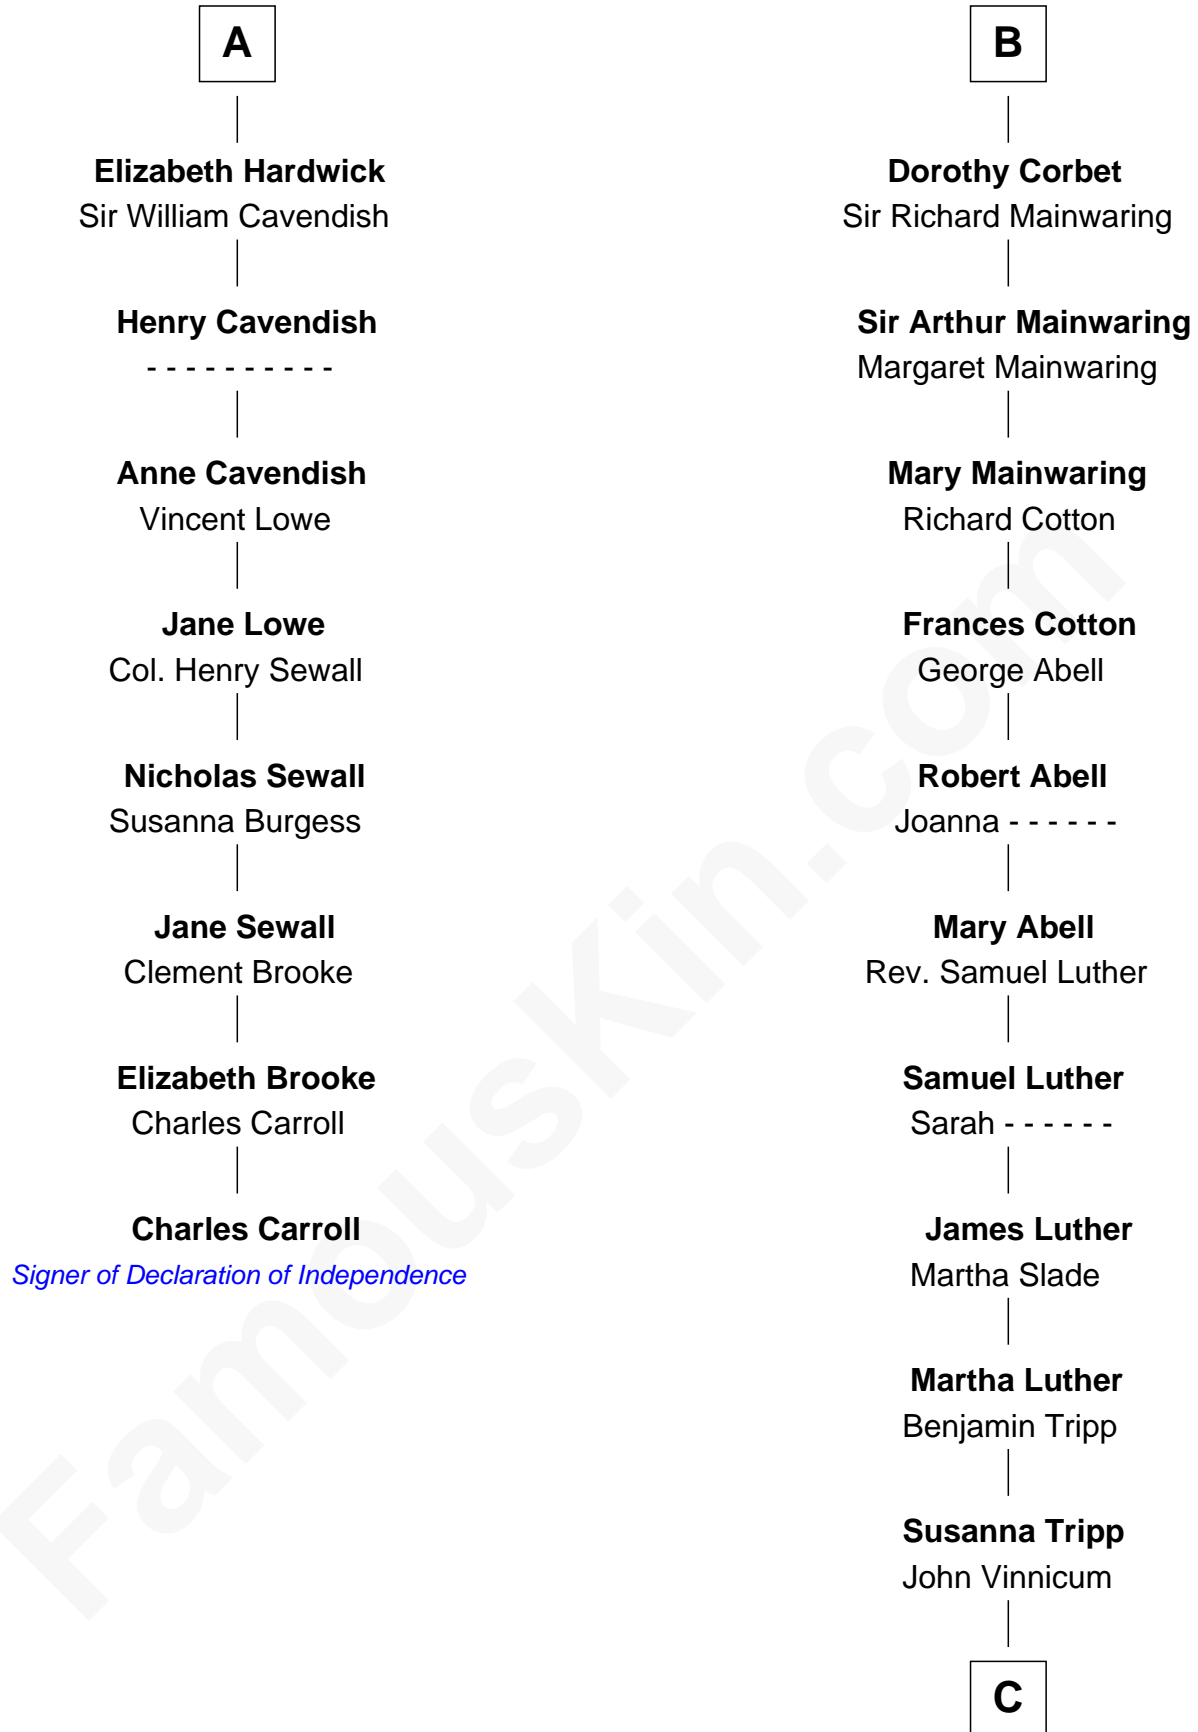

## Relationship Chart of

### Charles Carroll

*Signer of the Declaration of Independence*

14th cousin 6 times removed of

**Lizzie Borden**

*Accused Murderess*

**Edmund Fitzalan**

Alice de Warenne

**C**

—  
**Sarah L. Vinnicum**

Joseph Morse

—  
**Anthony Morse**

Rhoda Morrison

—  
**Sarah Anthony Morse**

Andrew Jackson Borden

—  
**Lizzie Borden**

*Accused Murderess*