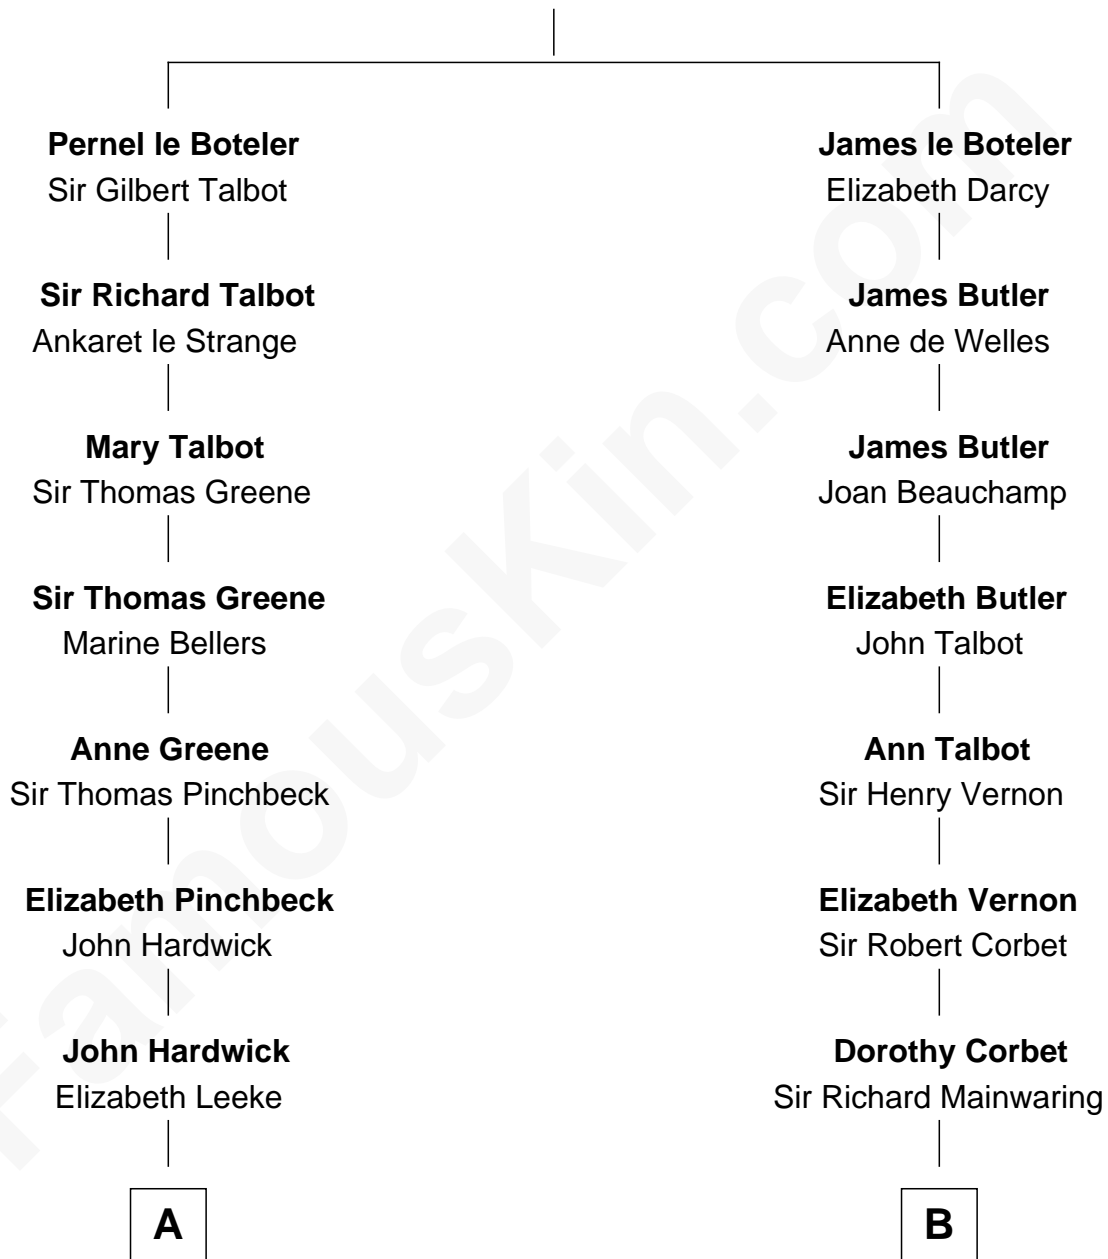

FamousKin.com

Relationship Chart of

Charles Carroll

Signer of the Declaration of Independence

14th cousin 5 times removed of

Lizzie Borden

Accused Murderess

Sir James le Boteler

Eleanor de Bohun

C

Anthony Morse

Rhoda Morrison

Sarah Anthony Morse

Andrew Jackson Borden

Lizzie Borden

Accused Murderess