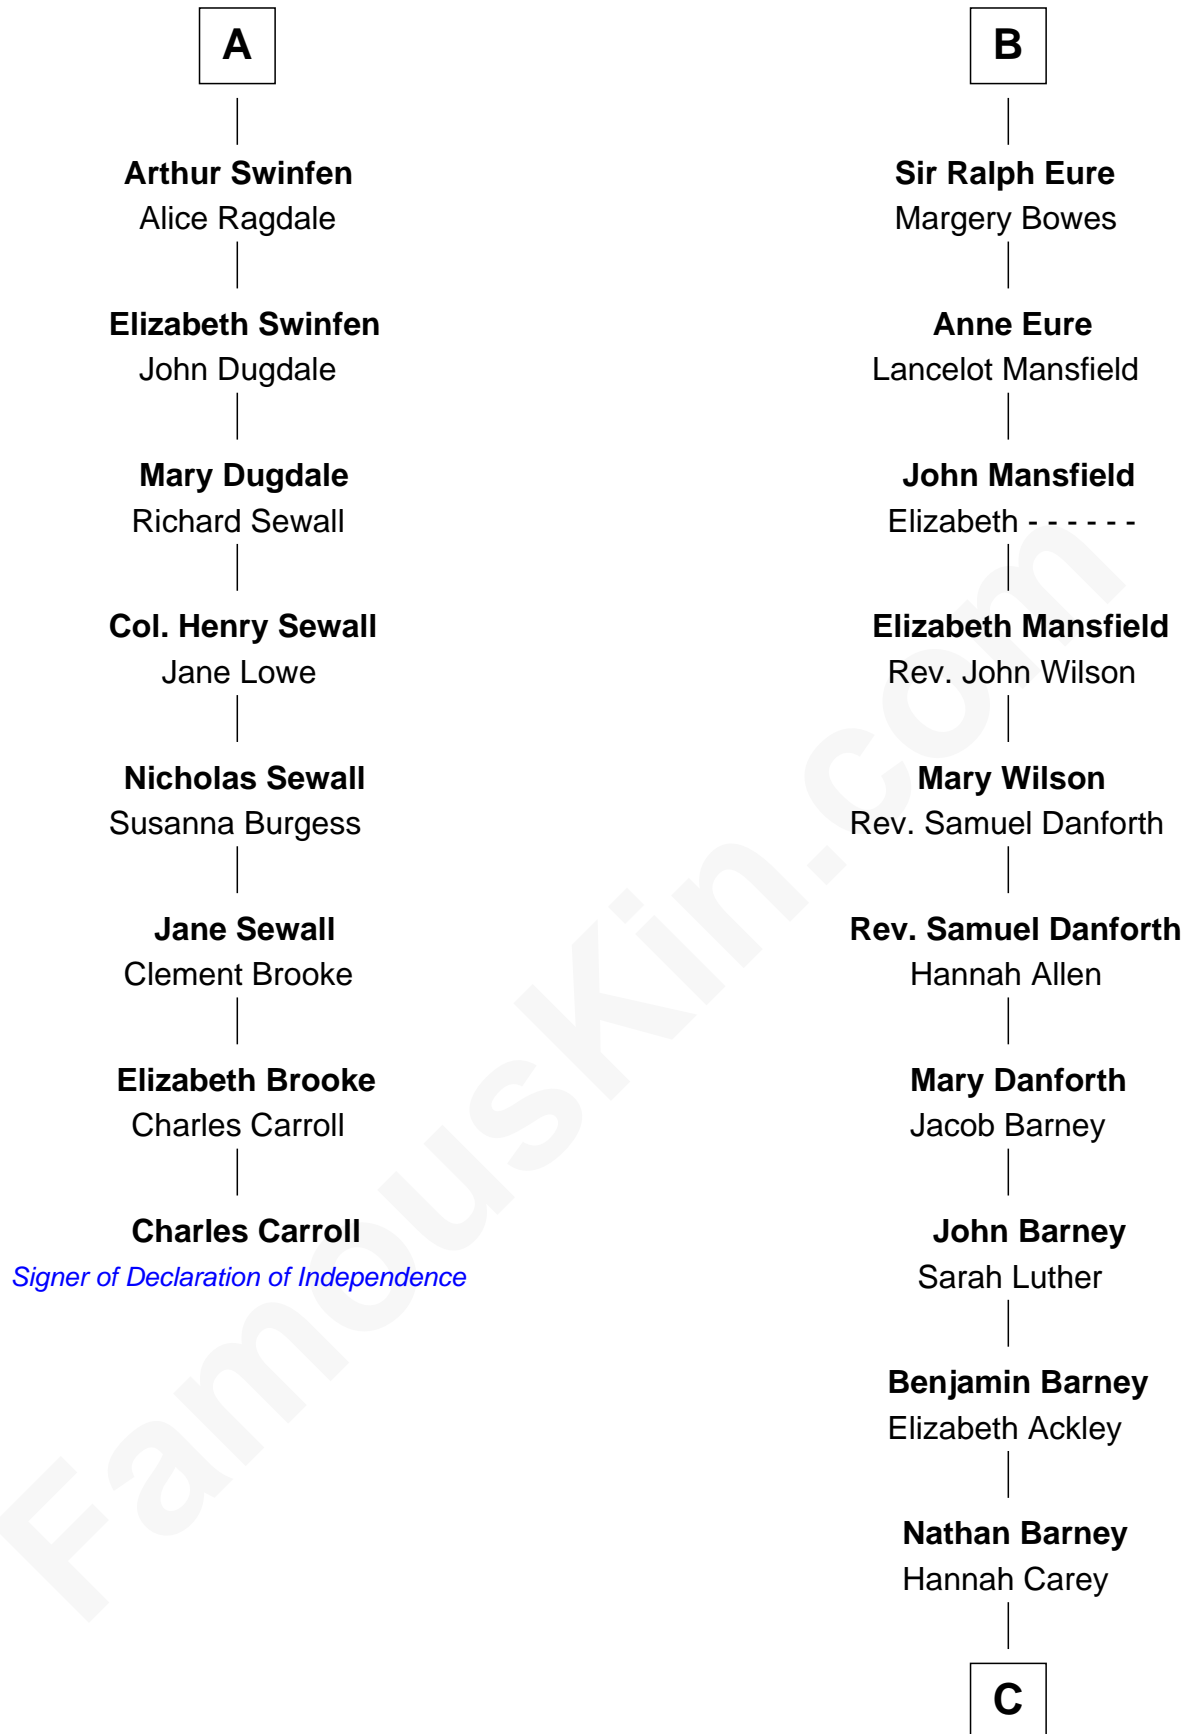

## Relationship Chart of

### Charles Carroll

Signer of the Declaration of Independence

14th cousin 6 times removed of

**Elizabeth Montgomery**  
TV Actress - "Bewitched"

**C**

**Nathan Barney**

Mary A. Deverell

**Mary Weed Barney**