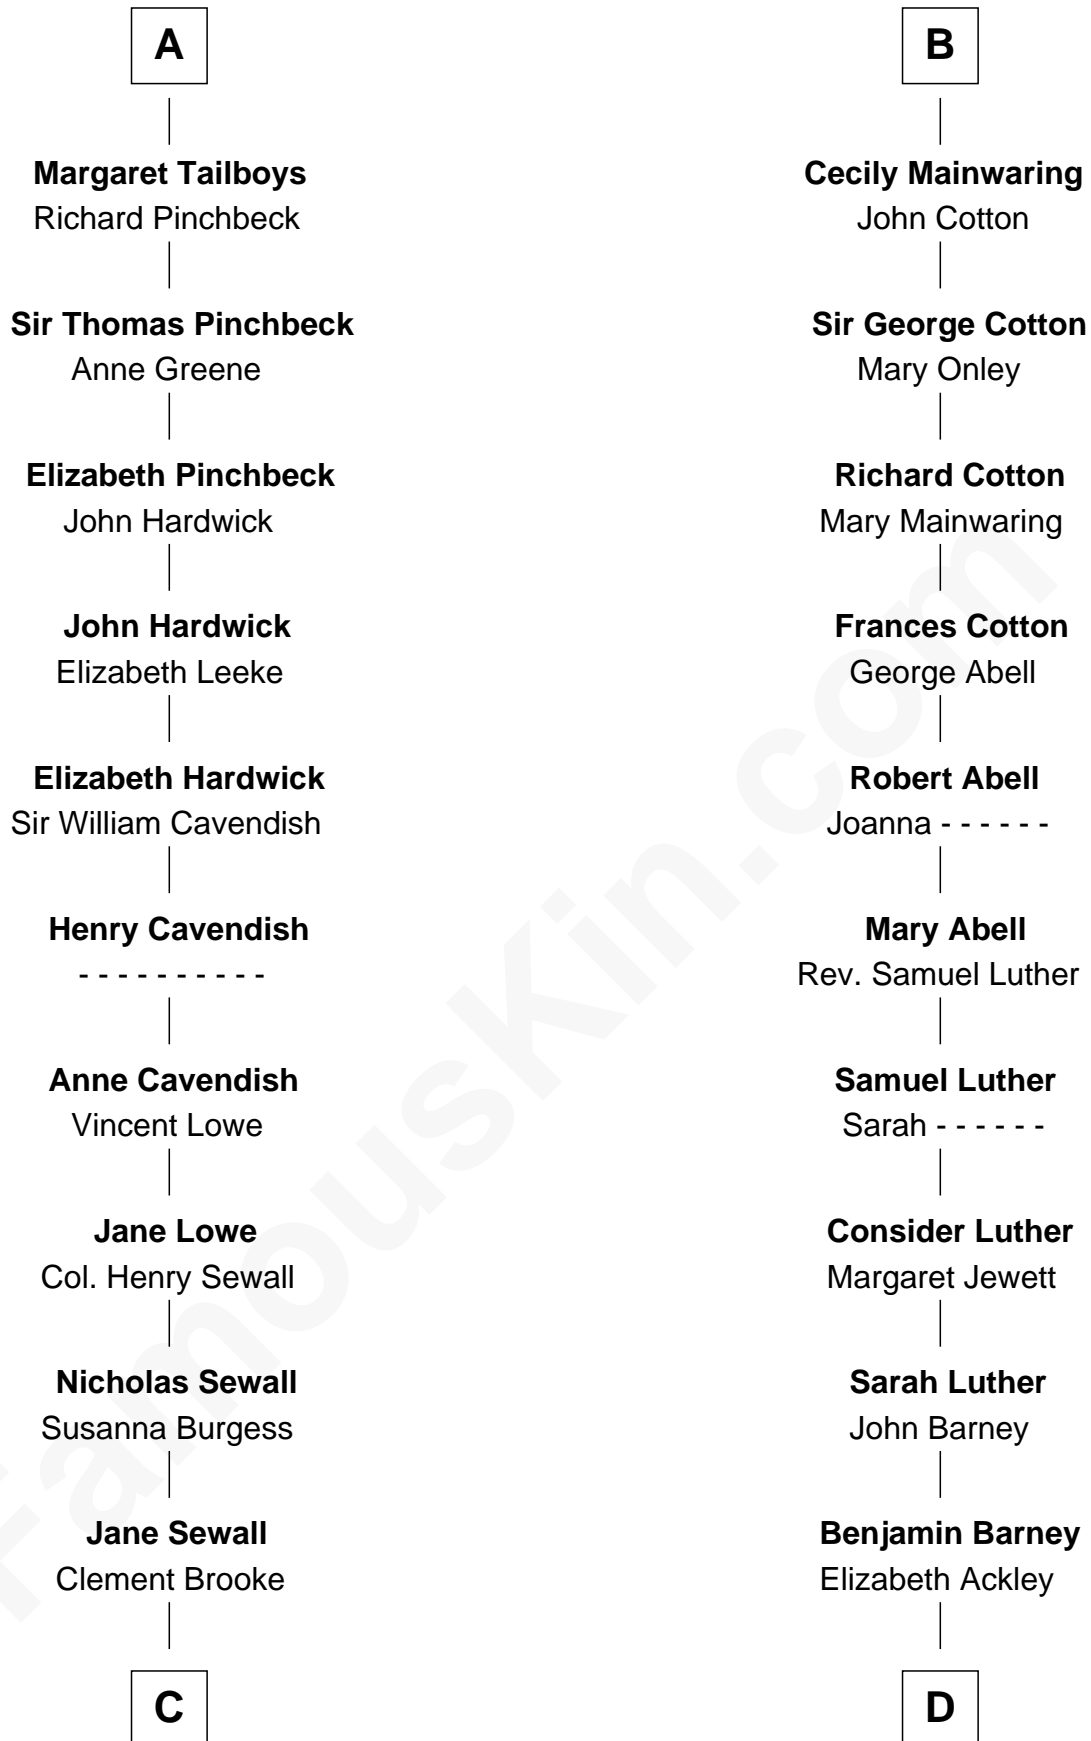

FamousKin.com

Relationship Chart of

Charles Carroll

Signer of the Declaration of Independence

18th cousin 3 times removed of

Elizabeth Montgomery
TV Actress - "Bewitched"

Sir Roger de Quincy
Helen of Galloway

Elizabeth de Umfreville
Sir Gilbert de Burradon

Thomas de Berkeley
Katherine de Clyvedon

Eleanor de Burradon
Sir Henry Tailboys

Sir John Berkeley
Elizabeth Betteshorne

Sir Walter Tailboys
Margaret - - - - -

Elizabeth Berkeley
Sir John Sutton

Sir Walter Tailboys
- - - - -

Jane Sutton
Thomas Mainwaring

A

B

C

Elizabeth Brooke

Charles Carroll