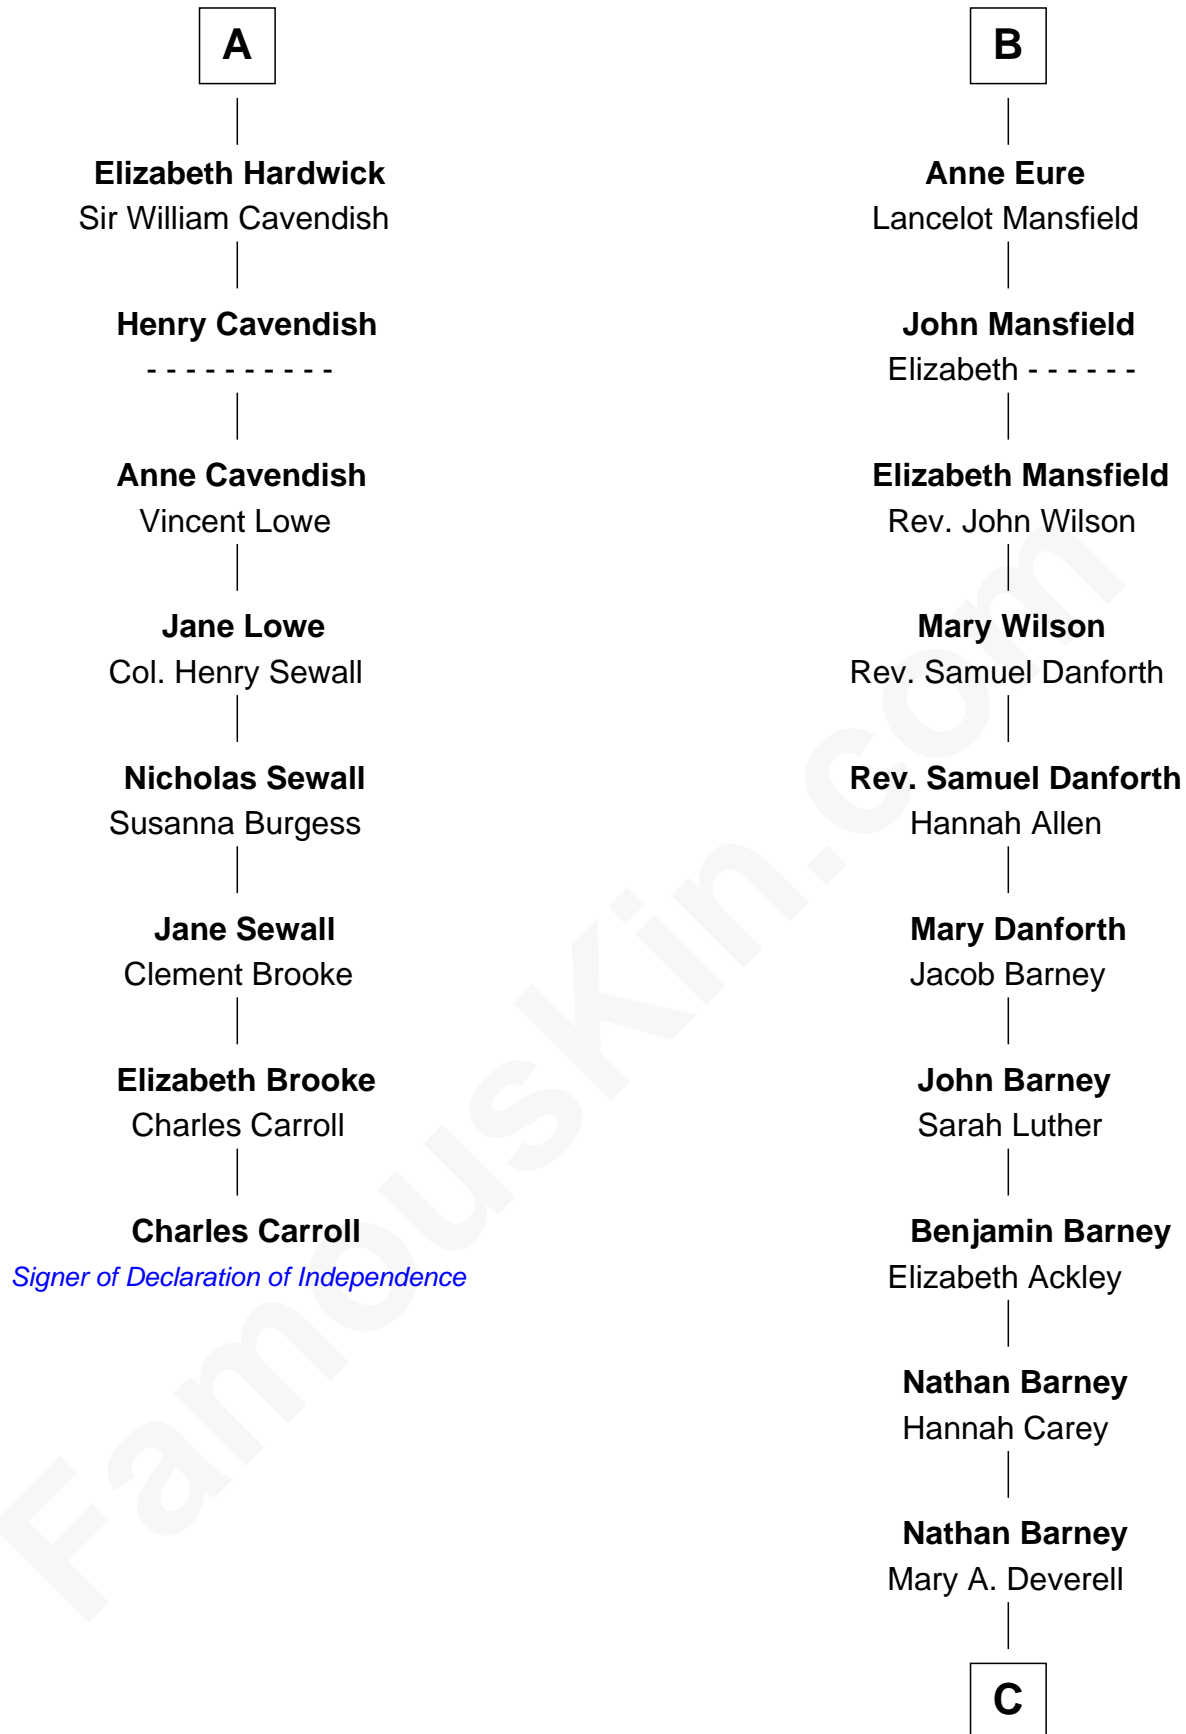

FamousKin.com

Relationship Chart of

Charles Carroll

Signer of the Declaration of Independence

14th cousin 5 times removed of

Elizabeth Montgomery
TV Actress - "Bewitched"

Edmund Fitzalan
Alice de Warenne

C

—
Mary Weed Barney
Henry Montgomery

—
Henry Montgomery
Elizabeth Bryan Allen

—
Elizabeth Montgomery
TV Actress - "Bewitched"

FamousKin.com