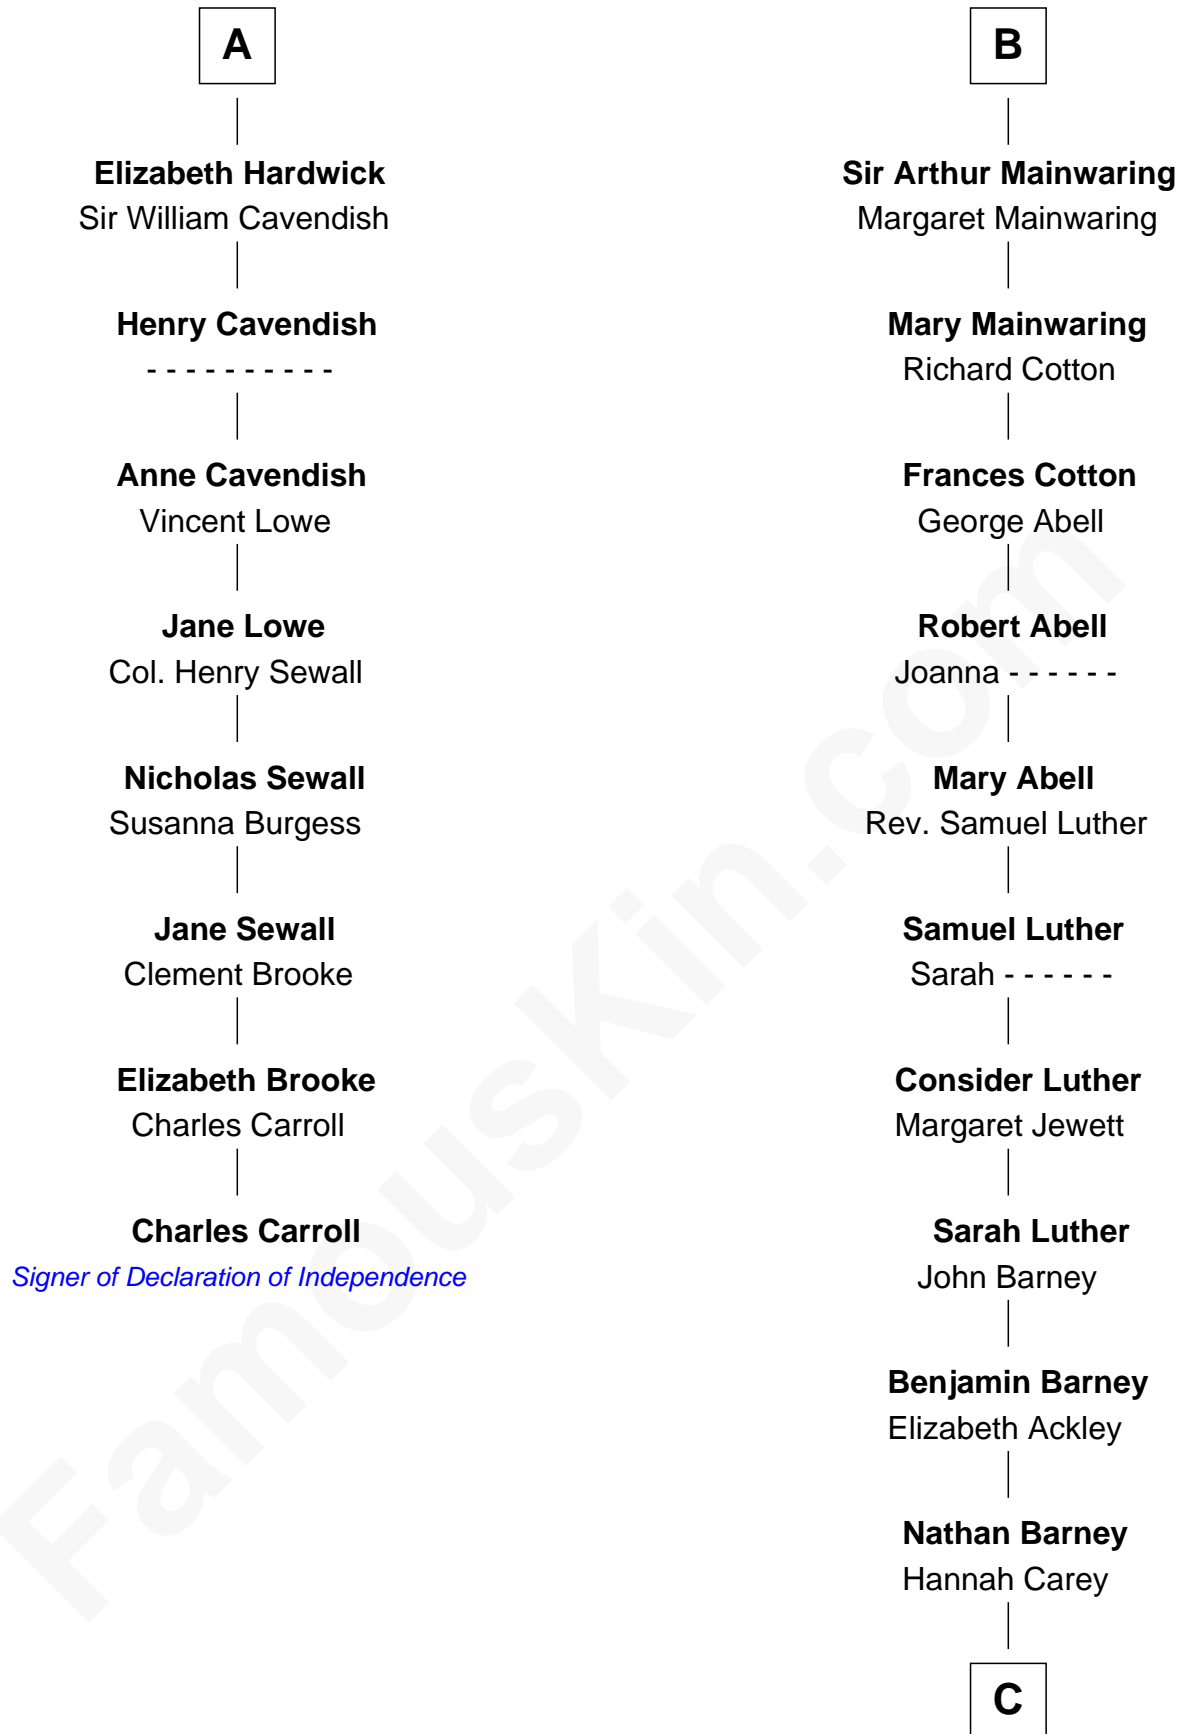

FamousKin.com

Relationship Chart of

Charles Carroll

Signer of the Declaration of Independence

14th cousin 6 times removed of

Elizabeth Montgomery
TV Actress - "Bewitched"

Sir James le Boteler
Eleanor de Bohun

C

Nathan Barney

Mary A. Deverell

Mary Weed Barney

Henry Montgomery

Henry Montgomery

Elizabeth Bryan Allen

Elizabeth Montgomery