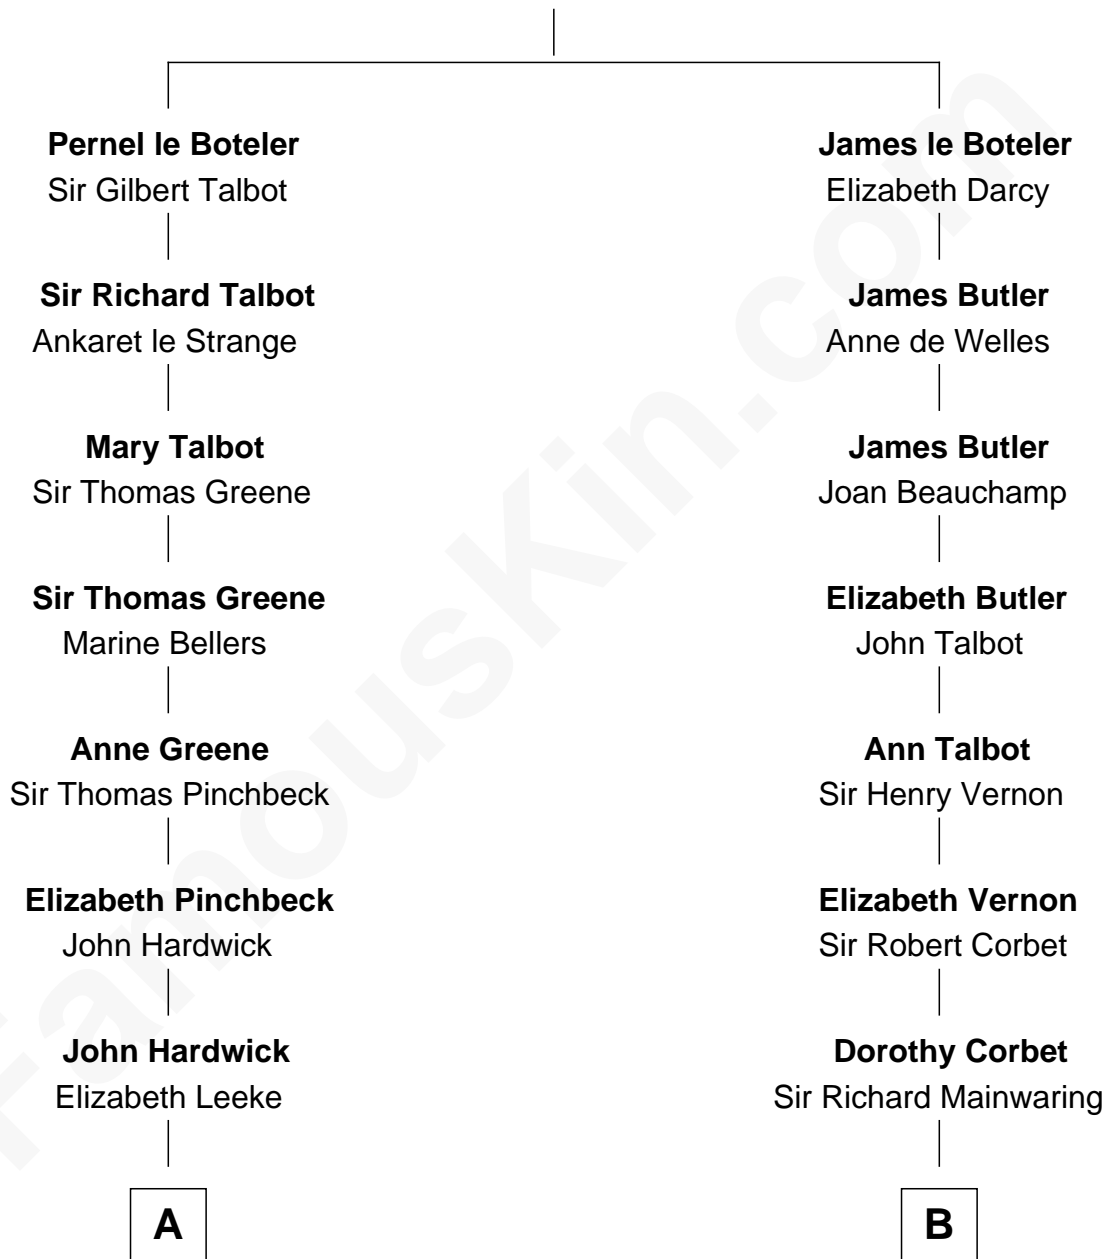

FamousKin.com

Relationship Chart of

Charles Carroll

Signer of the Declaration of Independence

14th cousin 6 times removed of

Elizabeth Montgomery
TV Actress - "Bewitched"

Sir James le Boteler
Eleanor de Bohun

C

Nathan Barney

Mary A. Deverell

Mary Weed Barney

Henry Montgomery

Henry Montgomery

Elizabeth Bryan Allen

Elizabeth Montgomery

TV Actress - "Bewitched"

FamousKin.com