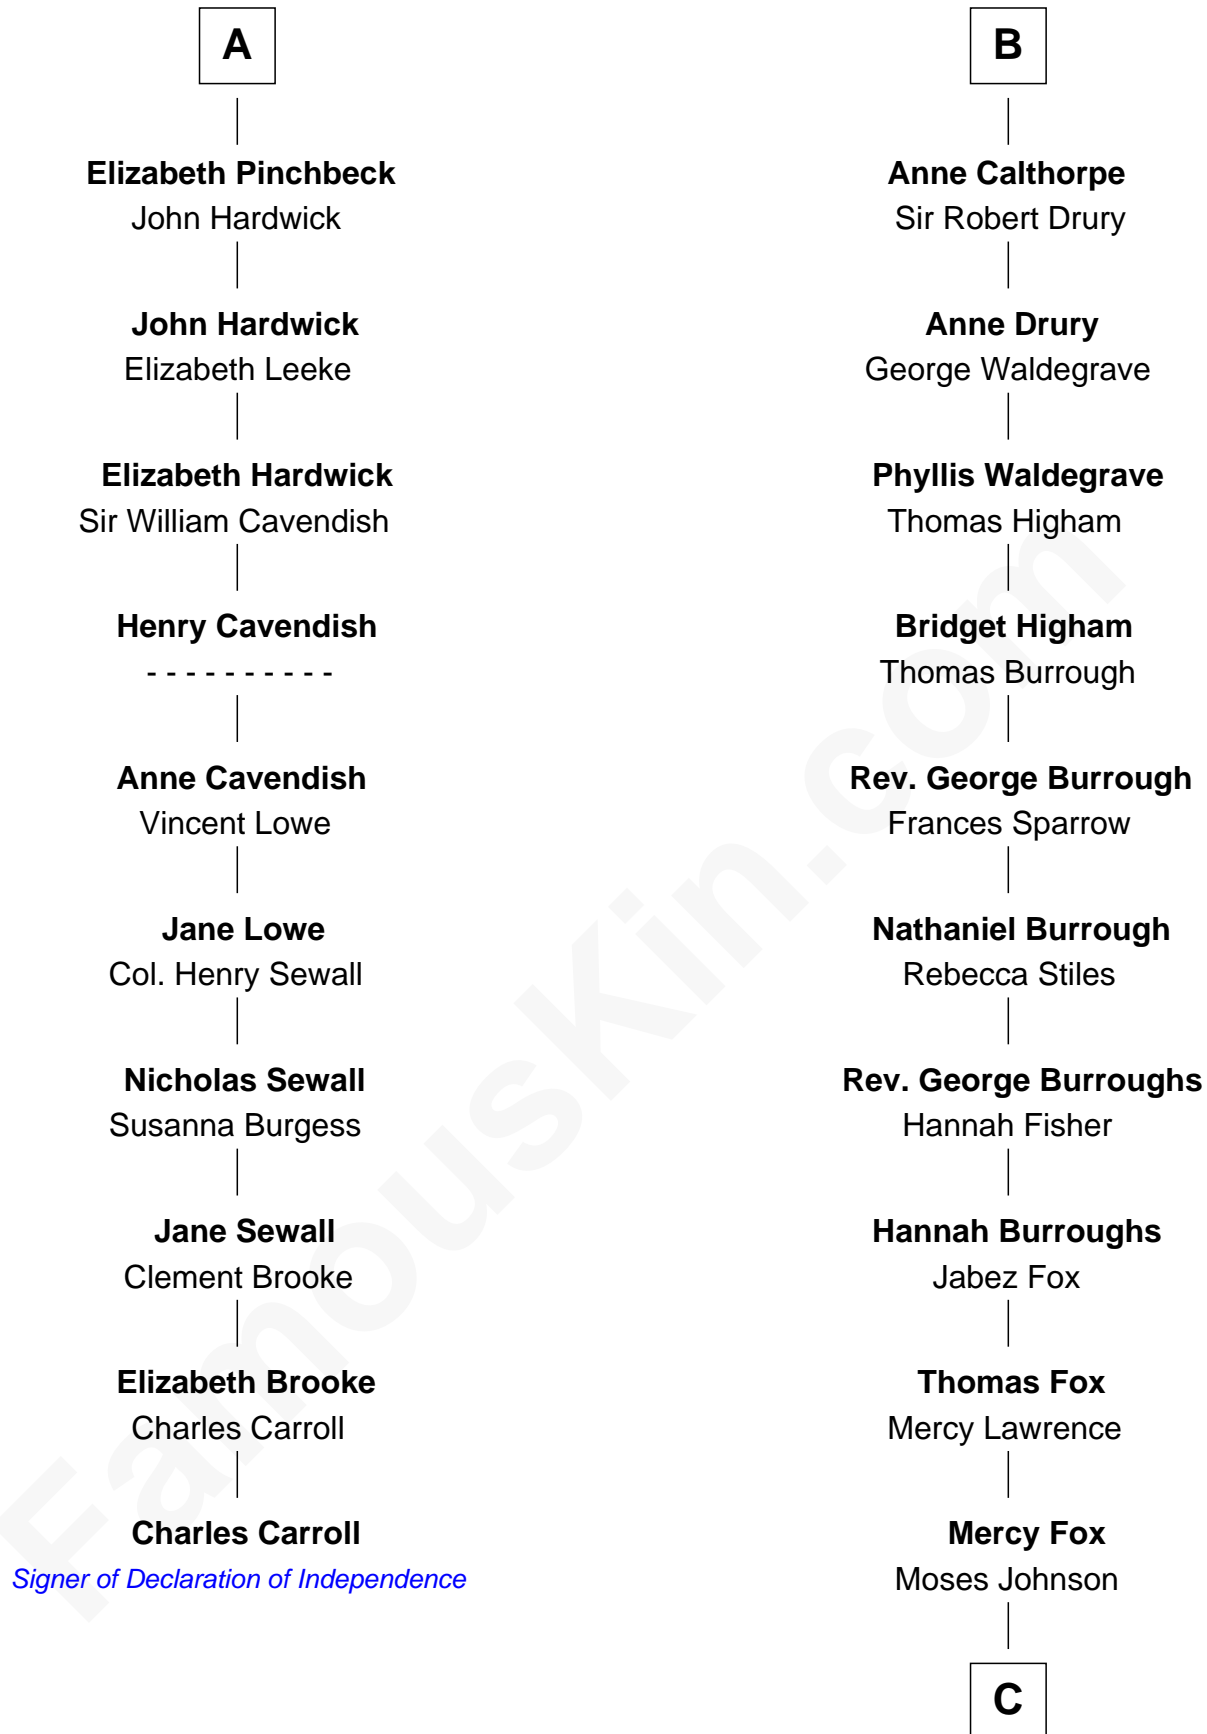

## Relationship Chart of

### Charles Carroll

*Signer of the Declaration of Independence*

16th cousin 5 times removed of

### Walt Disney

*Co-Founder of The Walt Disney Company*

**C**

**Fanny Johnson**

John Call

**Eber Call**

Violette Lawrence

**Charles Call**