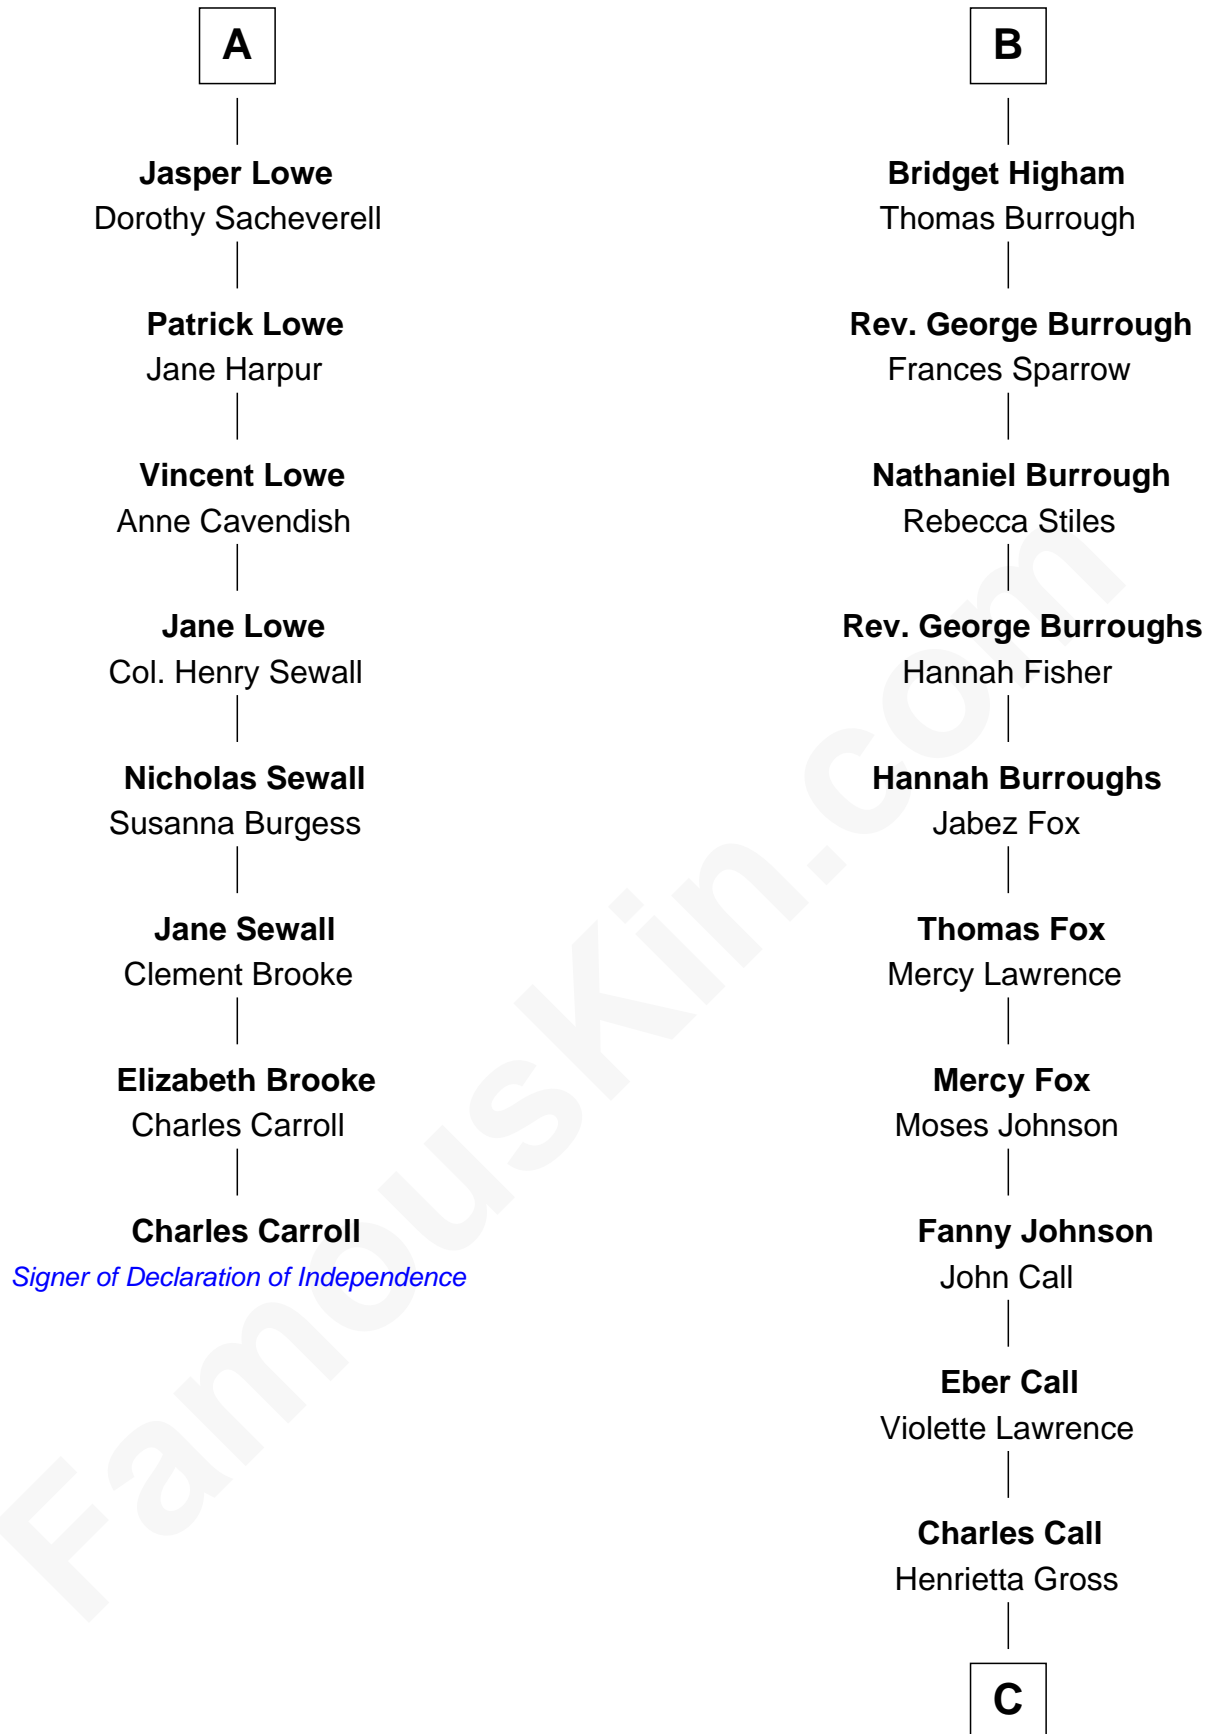

## Relationship Chart of

### Charles Carroll

*Signer of the Declaration of Independence*

**14th cousin 4 times removed of**

### Walt Disney

*Co-Founder of The Walt Disney Company*

**Sir John Howard**

Alice de Bois

**C**

**Flora Call**  
Elias Charles Disney

**Walt Disney**  
*Co-Founder of The Walt Disney Co.*

FamousKin.com