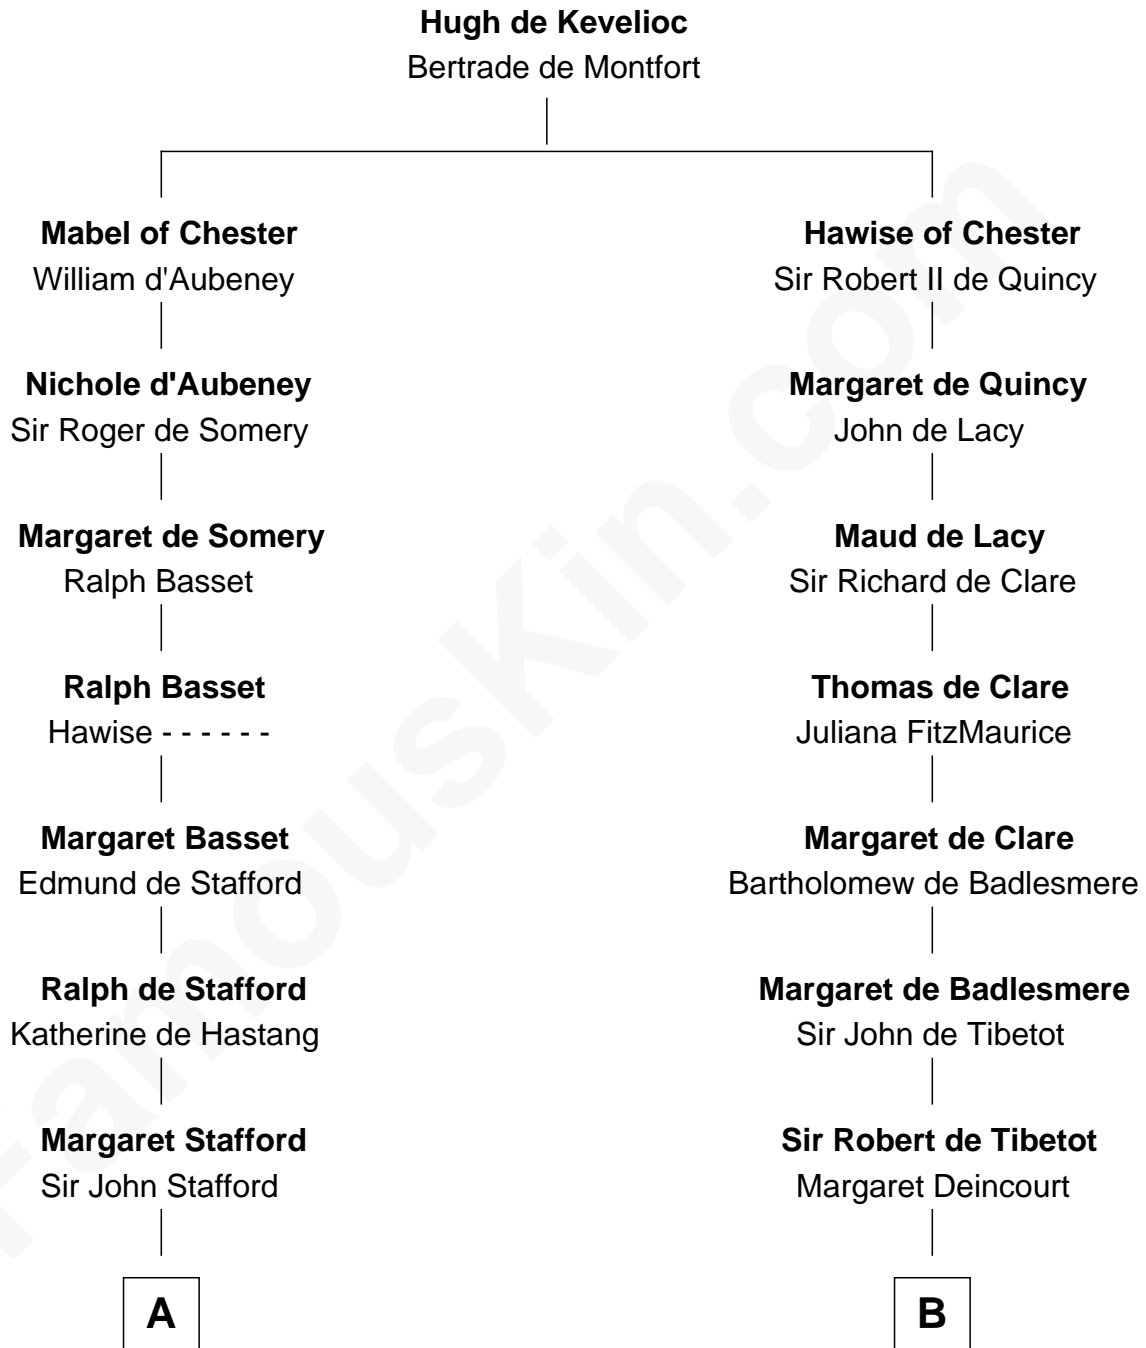

## Relationship Chart of

### Charles Carroll

*Signer of the Declaration of Independence*

16th cousin 4 times removed of

**Rev. George Burroughs**

*Executed for Witchcraft, Salem 1692*

**C**

—  
**Nicholas Sewall**  
Susanna Burgess