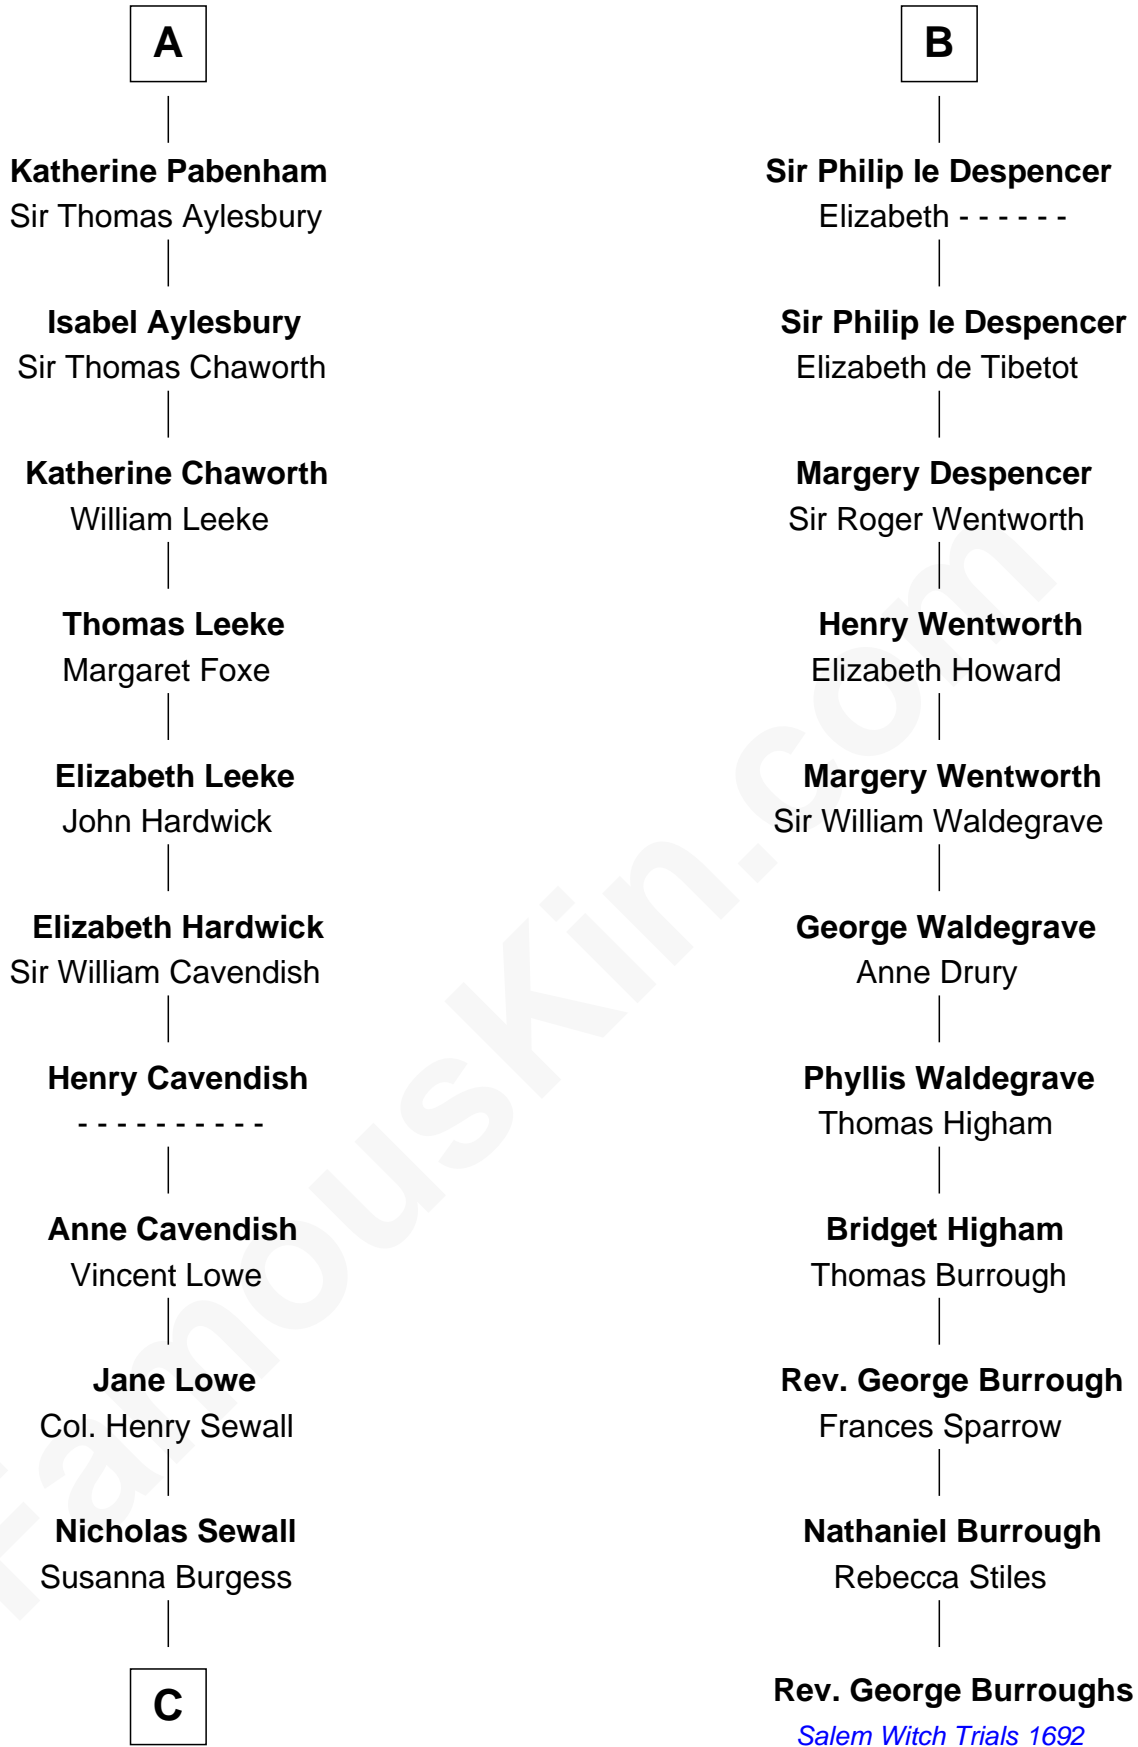

## Relationship Chart of

### Charles Carroll

*Signer of the Declaration of Independence*

**17th cousin 2 times removed of**

**Rev. George Burroughs**

*Executed for Witchcraft, Salem 1692*

**C**

—  
**Jane Sewall**  
Clement Brooke

—  
**Elizabeth Brooke**  
Charles Carroll