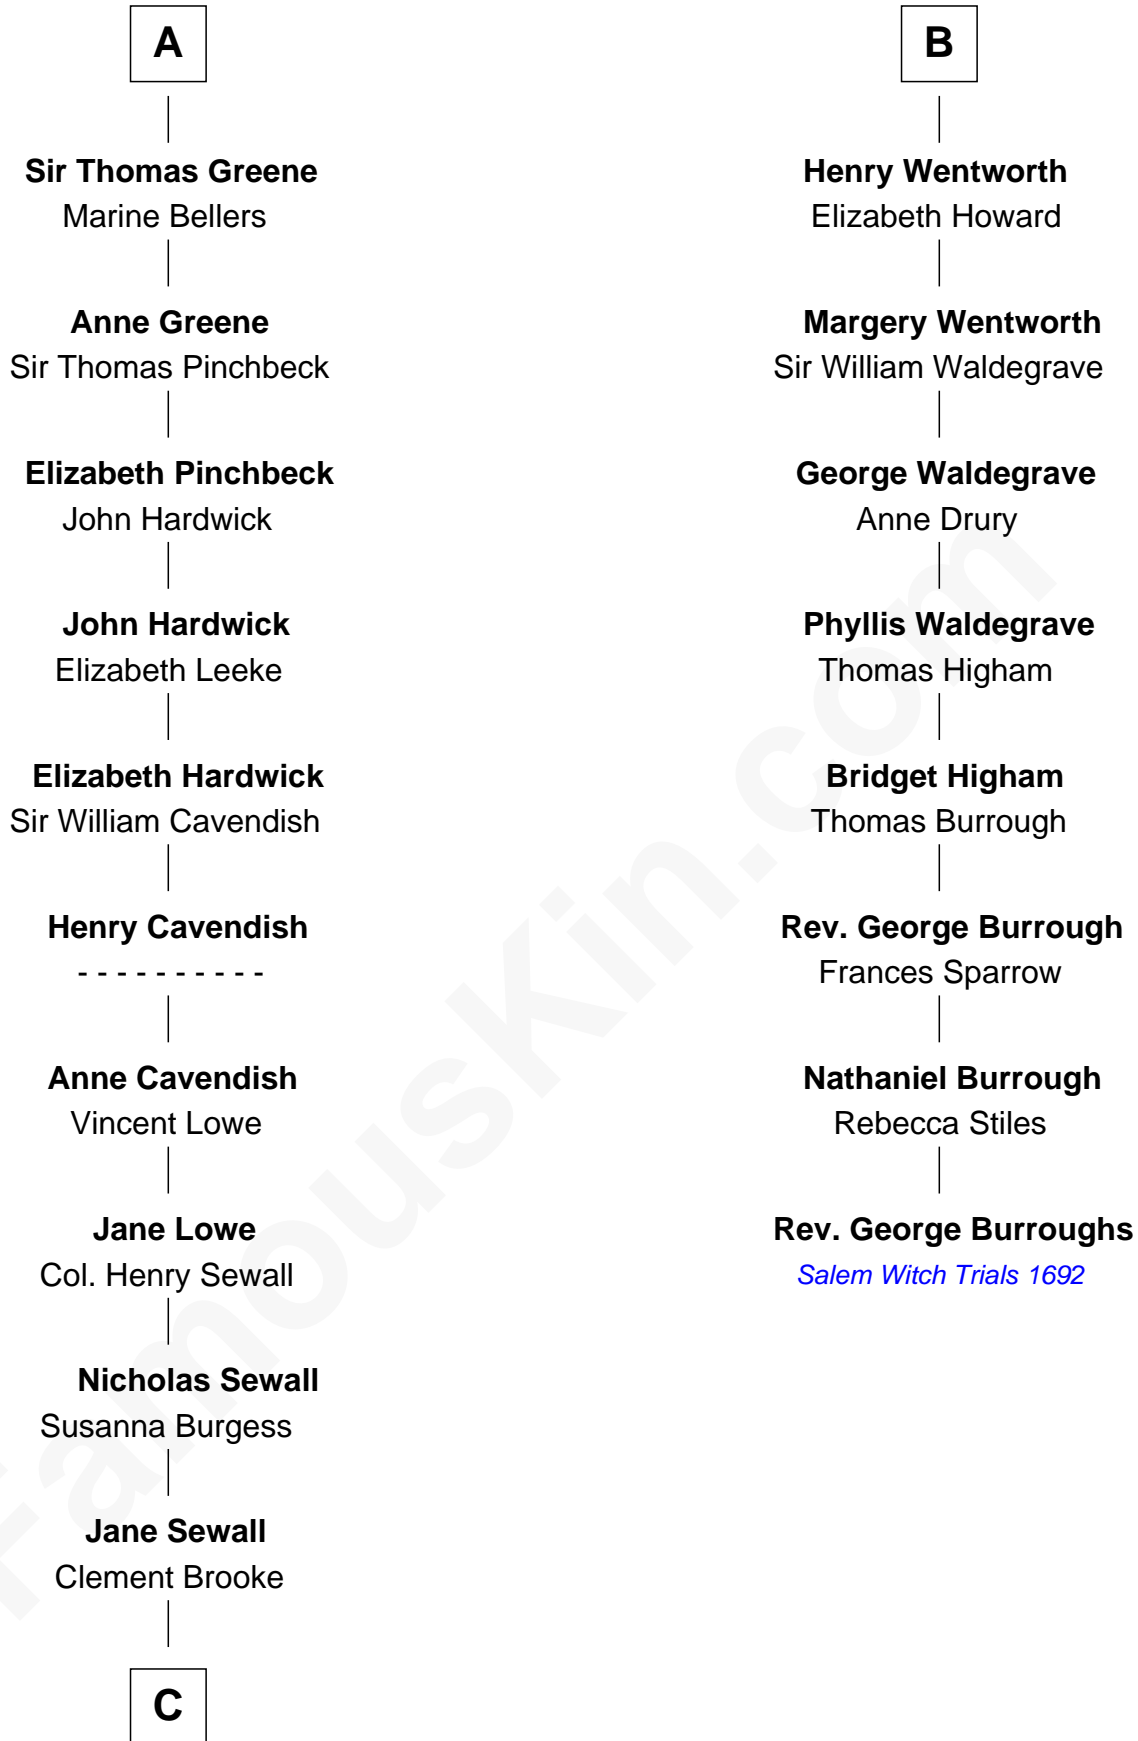

FamousKin.com

Relationship Chart of

Charles Carroll

Signer of the Declaration of Independence

14th cousin 4 times removed of

Rev. George Burroughs

Executed for Witchcraft, Salem 1692

William de Braiose

Eva Marshal

Eleanor de Braiose
Sir Humphrey de Bohun

Humphrey de Bohun
Maud de Fiennes

Humphrey de Bohun
Elizabeth Plantagenet

Eleanor de Bohun
Sir James le Boteler

Pernel le Boteler
Sir Gilbert Talbot

Sir Richard Talbot
Ankaret le Strange

Mary Talbot
Sir Thomas Greene

A

Eve de Braiose
Sir William de Cantilupe

Milicent de Cantilupe
Eudo la Zouche

Sir William la Zouche
Maud Lovel

Milicent la Zouche
Sir William Deincourt

Margaret Deincourt
Sir Robert de Tibetot

Elizabeth de Tibetot
Sir Philip le Despencer

Margery Despencer
Sir Roger Wentworth

B

C

—
Elizabeth Brooke

Charles Carroll

—
Charles Carroll

Signer of Declaration of Independence