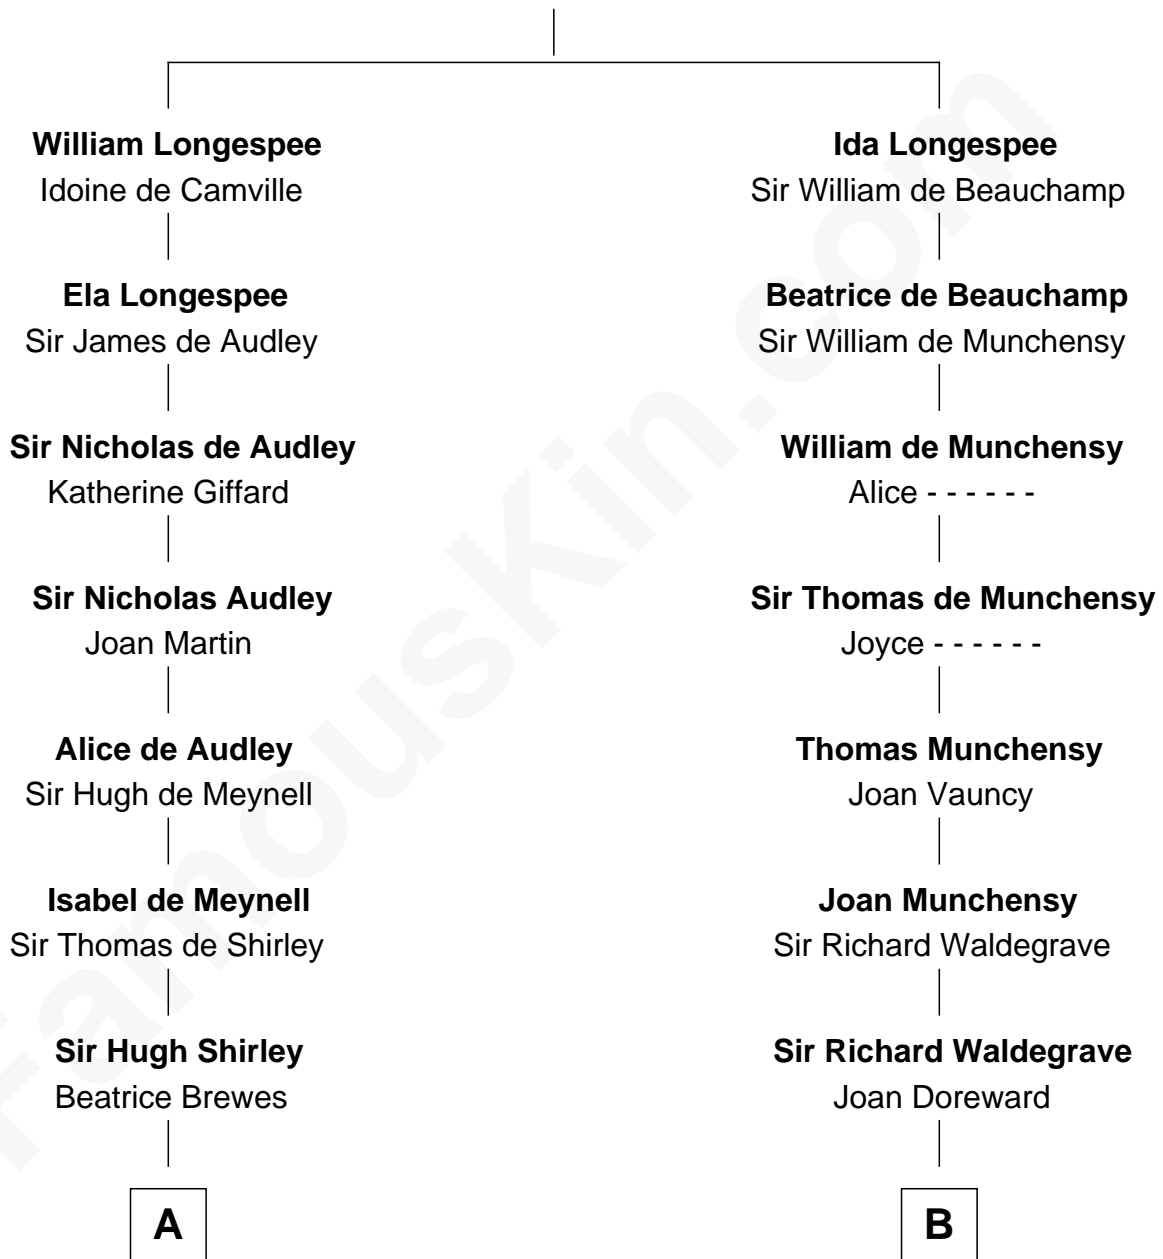

## Relationship Chart of

### Charles Carroll

*Signer of the Declaration of Independence*

14th cousin 5 times removed of

**Rev. George Burroughs**

*Executed for Witchcraft, Salem 1692*

**Sir William Longespee**

Ela of Salisbury

**C**

—  
**Jane Sewall**  
Clement Brooke

—  
**Elizabeth Brooke**  
Charles Carroll

—  
**Charles Carroll**  
*Signer of Declaration of Independence*

FamousKin.com