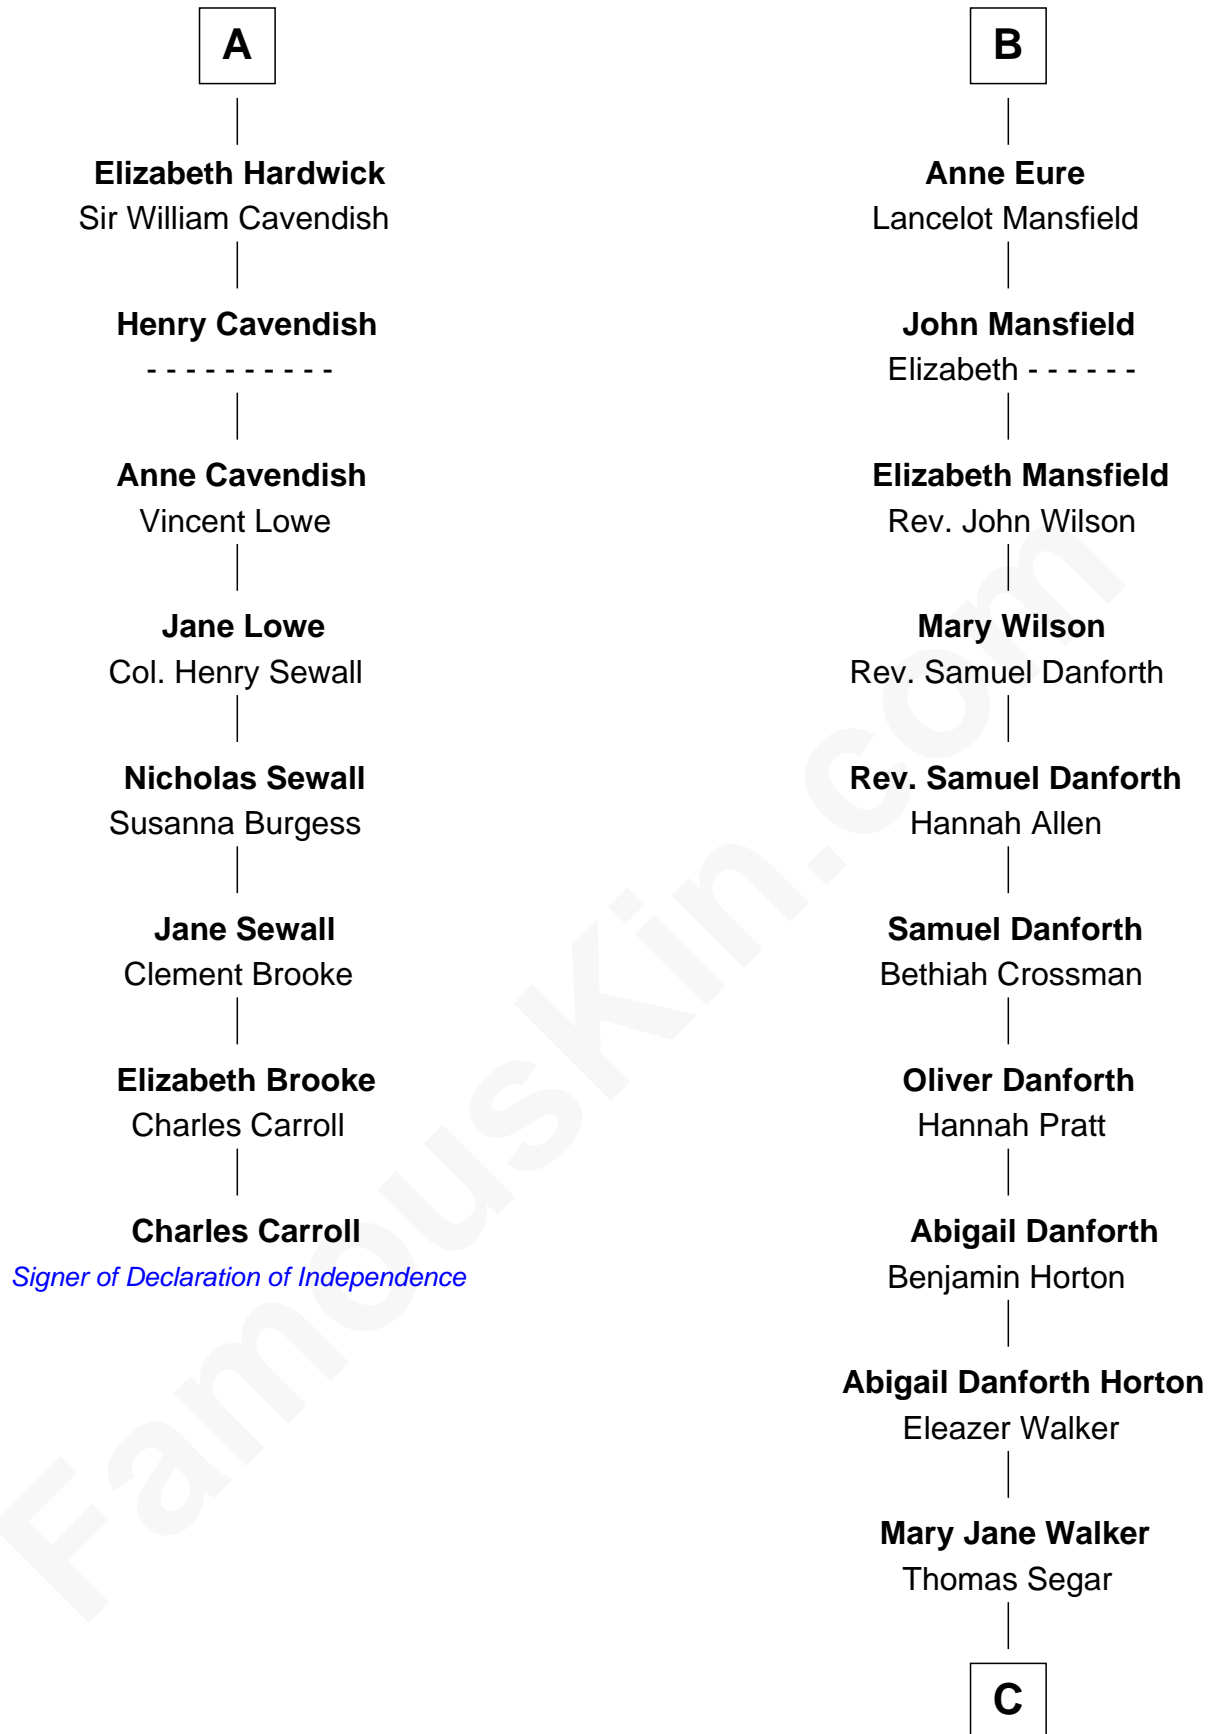

## Relationship Chart of

### Charles Carroll

Signer of the Declaration of Independence

14th cousin 4 times removed of

**E. C. Segar**

Cartoonist (Popeye creator)

**C**

**Amzi Andrews Segar**

Erma Irene Crisler