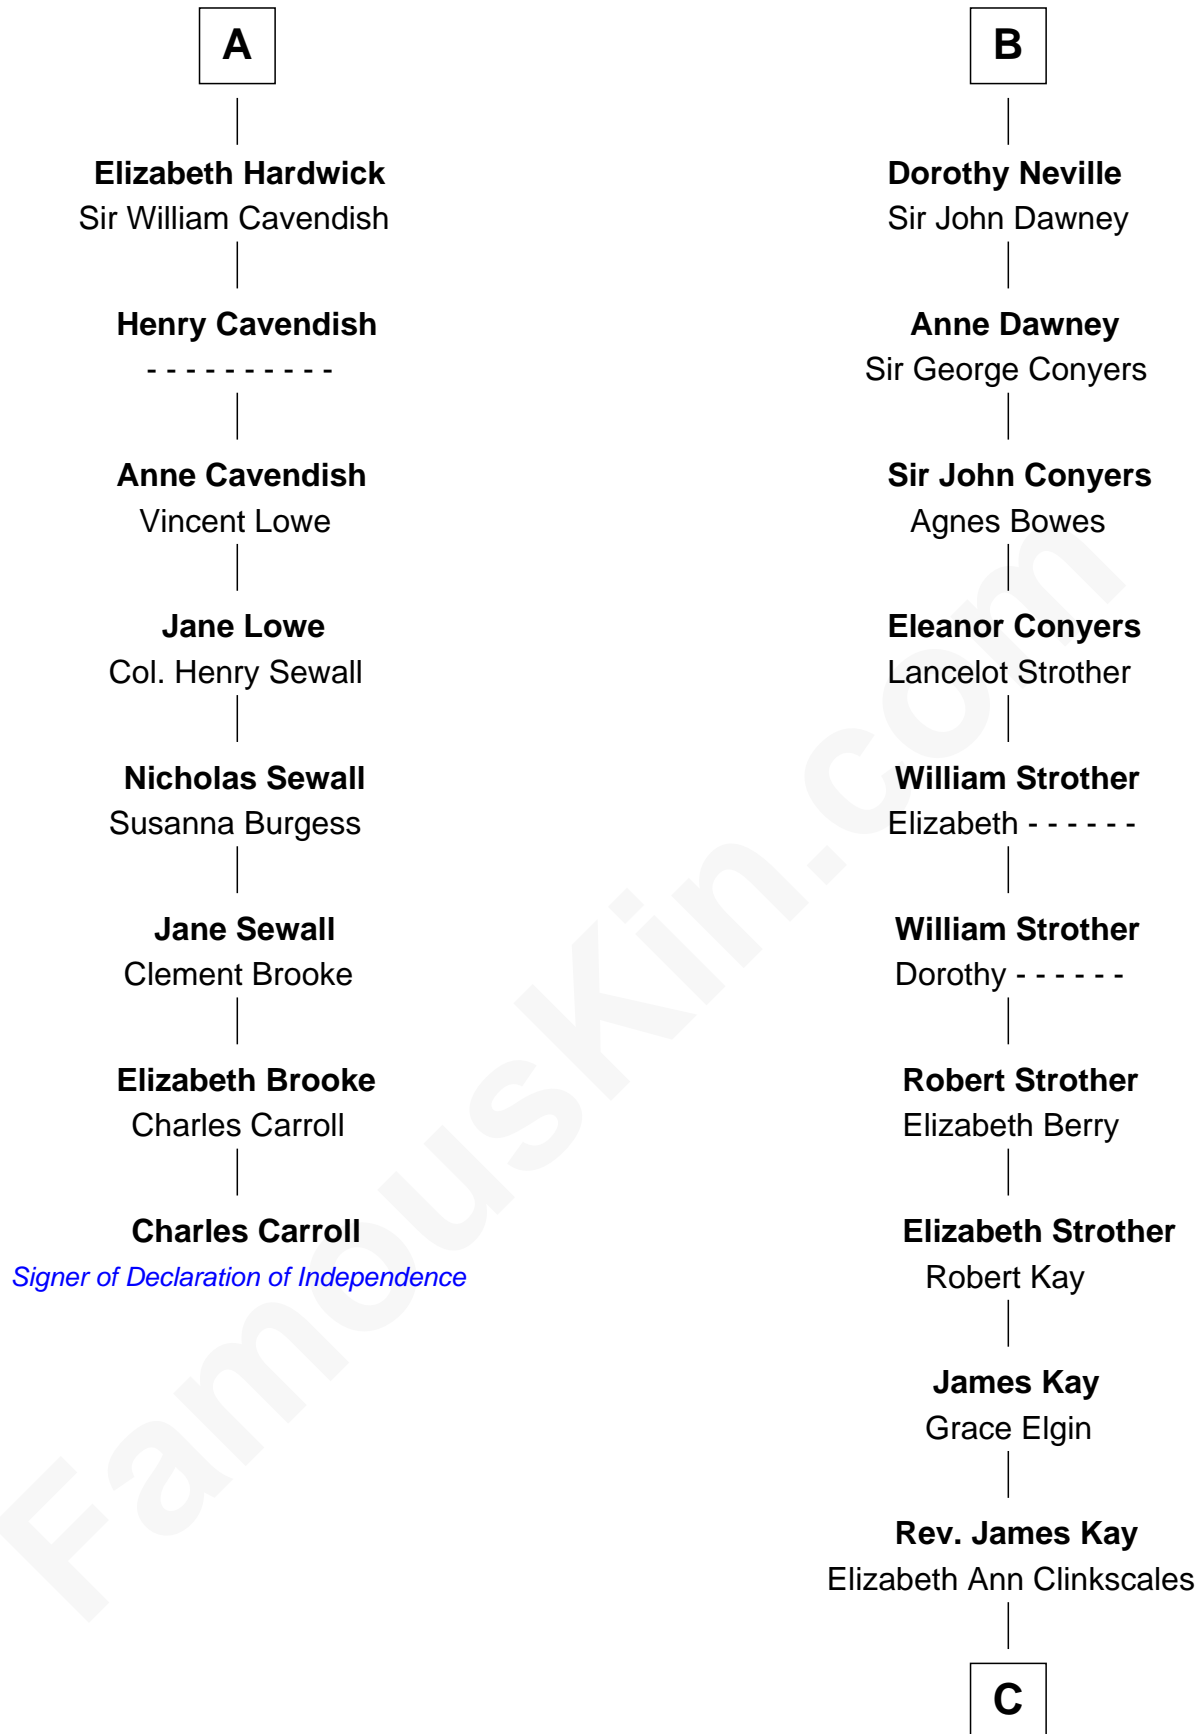

FamousKin.com

Relationship Chart of

Charles Carroll

Signer of the Declaration of Independence

14th cousin 7 times removed of

Jimmy Carter
39th U.S. President

Edmund Fitzalan
Alice de Warenne

C

|
Mary Kay

John Pratt

|
James E. Pratt

Sophonra C. Cowan

|
Nina Pratt

William Archibald Carter

|
Earl Carter

Lillian Gordy