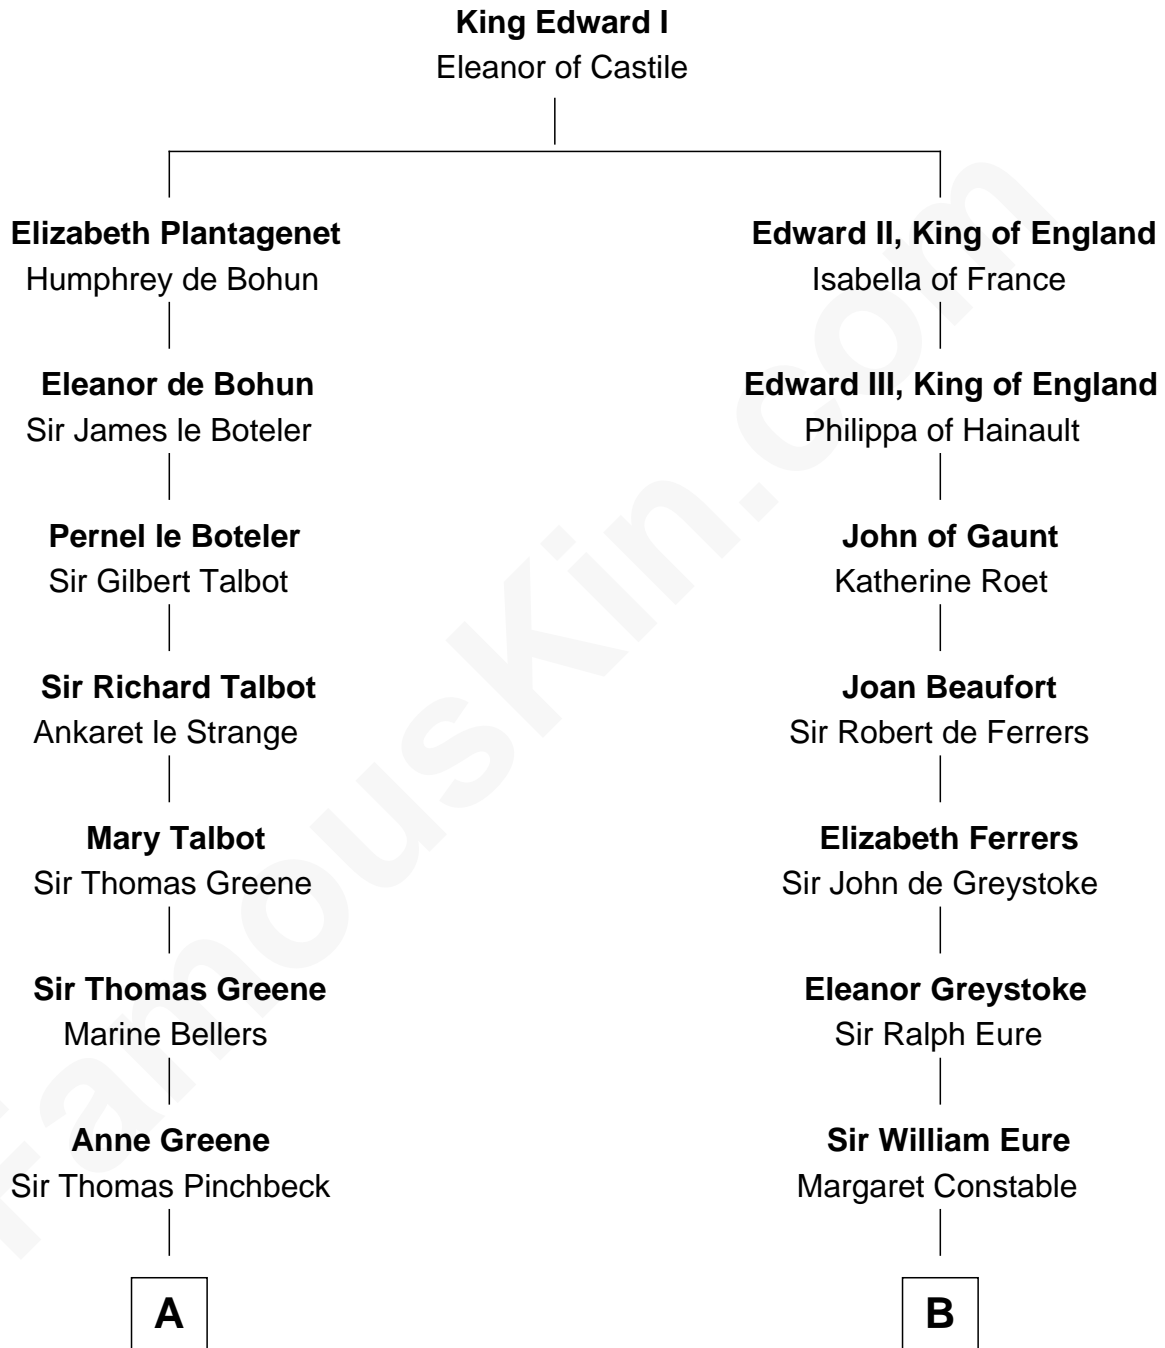

## Relationship Chart of

### Charles Carroll

*Signer of the Declaration of Independence*

16th cousin 4 times removed of

### William Howard Taft

*27th U.S. President*

**C**

—  
**Rhoda Rawson**

Aaron Taft  
—

**Peter Rawson Taft**

Sylvia Howard  
—

**Alphonso Taft**

Louisa Maria Torrey  
—

**William Howard Taft**

*27th U.S. President*

FamousKin.com