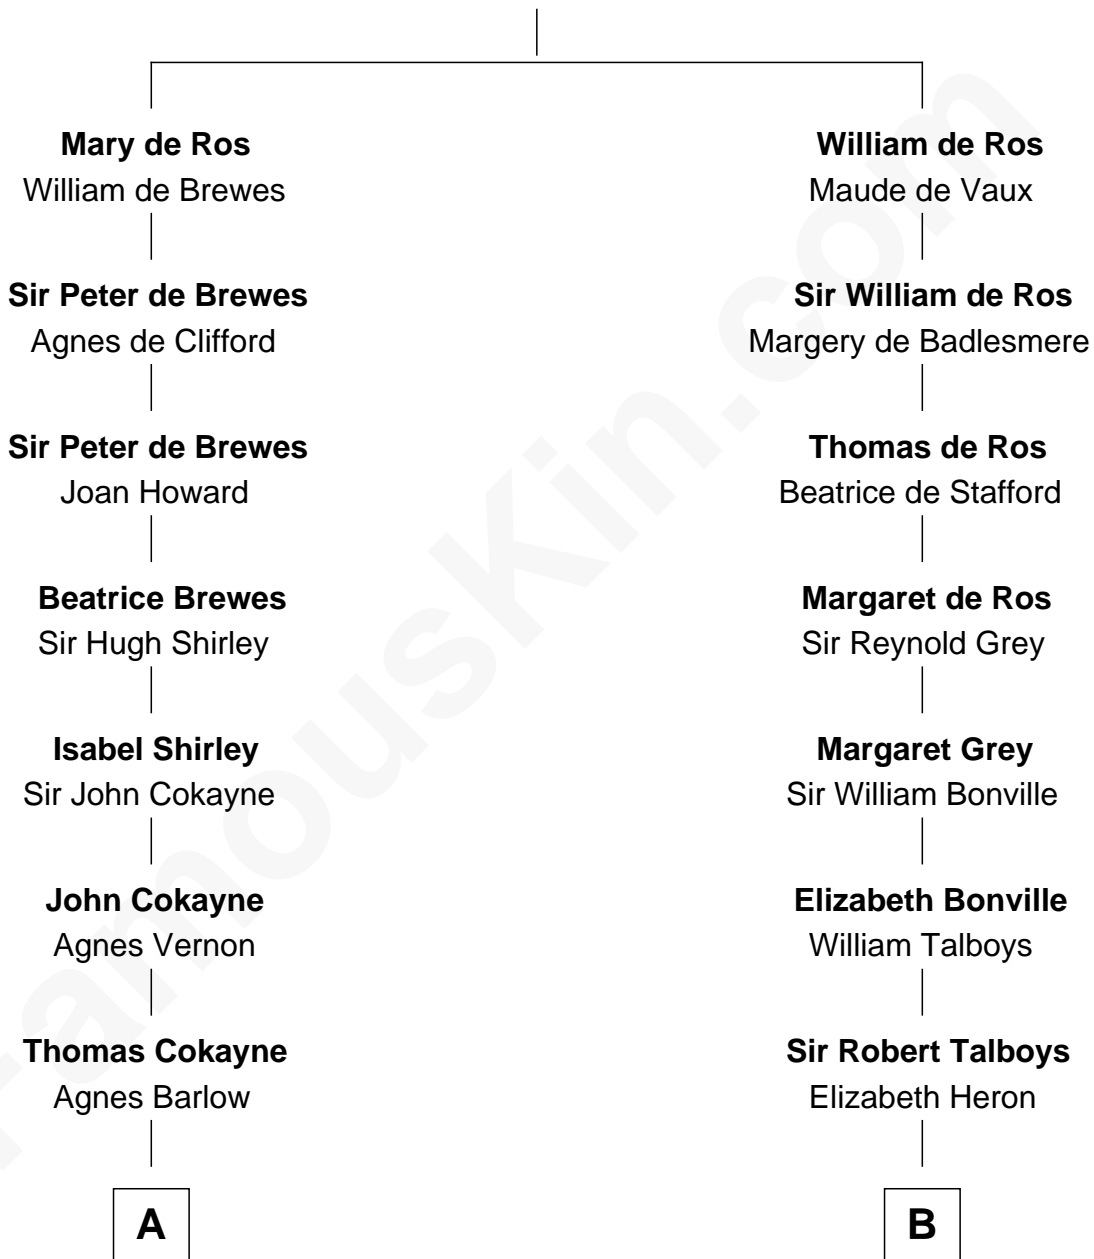

FamousKin.com

Relationship Chart of

Charles Carroll

Signer of the Declaration of Independence

16th cousin 5 times removed of

Mitt Romney

70th Governor of Massachusetts

Sir Robert de Ros

Isabel de Aubeney

C

Clarissa Minerva Duzette

Lewis Robison

Charles Edward Robison

Rosetta Mary Berry

Alma Luella Robison

Harold Arundel LaFount

Lenore Emily LaFount

George Wilcken Romney

Mitt Romney

70th Governor of Massachusetts