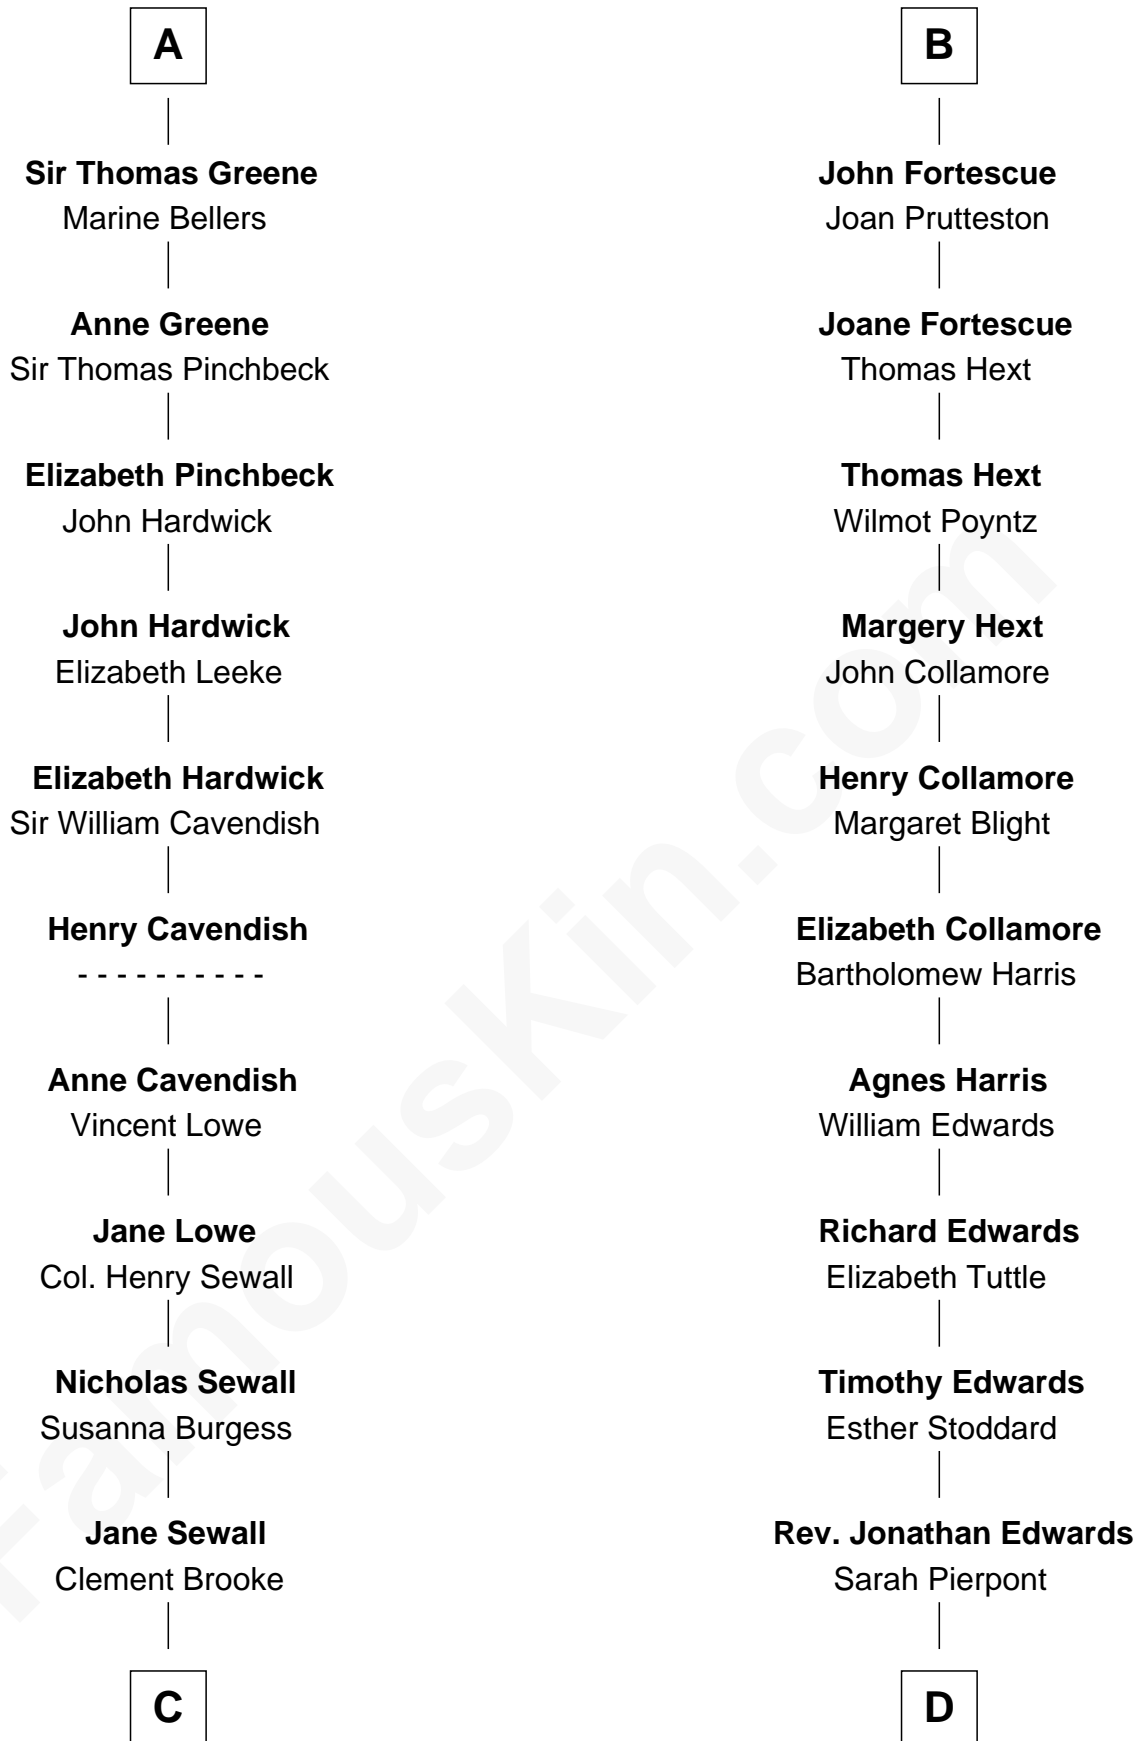

# FamousKin.com Relationship Chart of

**Charles Carroll**

*Signer of the Declaration of Independence*

18th cousin of

**Aaron Burr**

*Killed Alexander Hamilton*

**Sir Geoffrey FitzPiers**

Aveline de Clare

Sir Reynold de Mohun

**Alice de Mohun**

Robert de Beauchamp

**Sir Humphrey de Beauchamp**

Sibyl Oliver

**Sir John Beauchamp**

Joan - - - - -

**Sir John Beauchamp**

Margaret Whalesburgh

**Elizabeth Beauchamp**

William Fortescue

**William Fortescue**

Matilda Falwell

**B**

**C**

**Elizabeth Brooke**

Charles Carroll

**Charles Carroll**

*Signer of Declaration of Independence*

**D**

**Esther Edwards**

Aaron Burr

**Aaron Burr**

*Killed Alexander Hamilton*