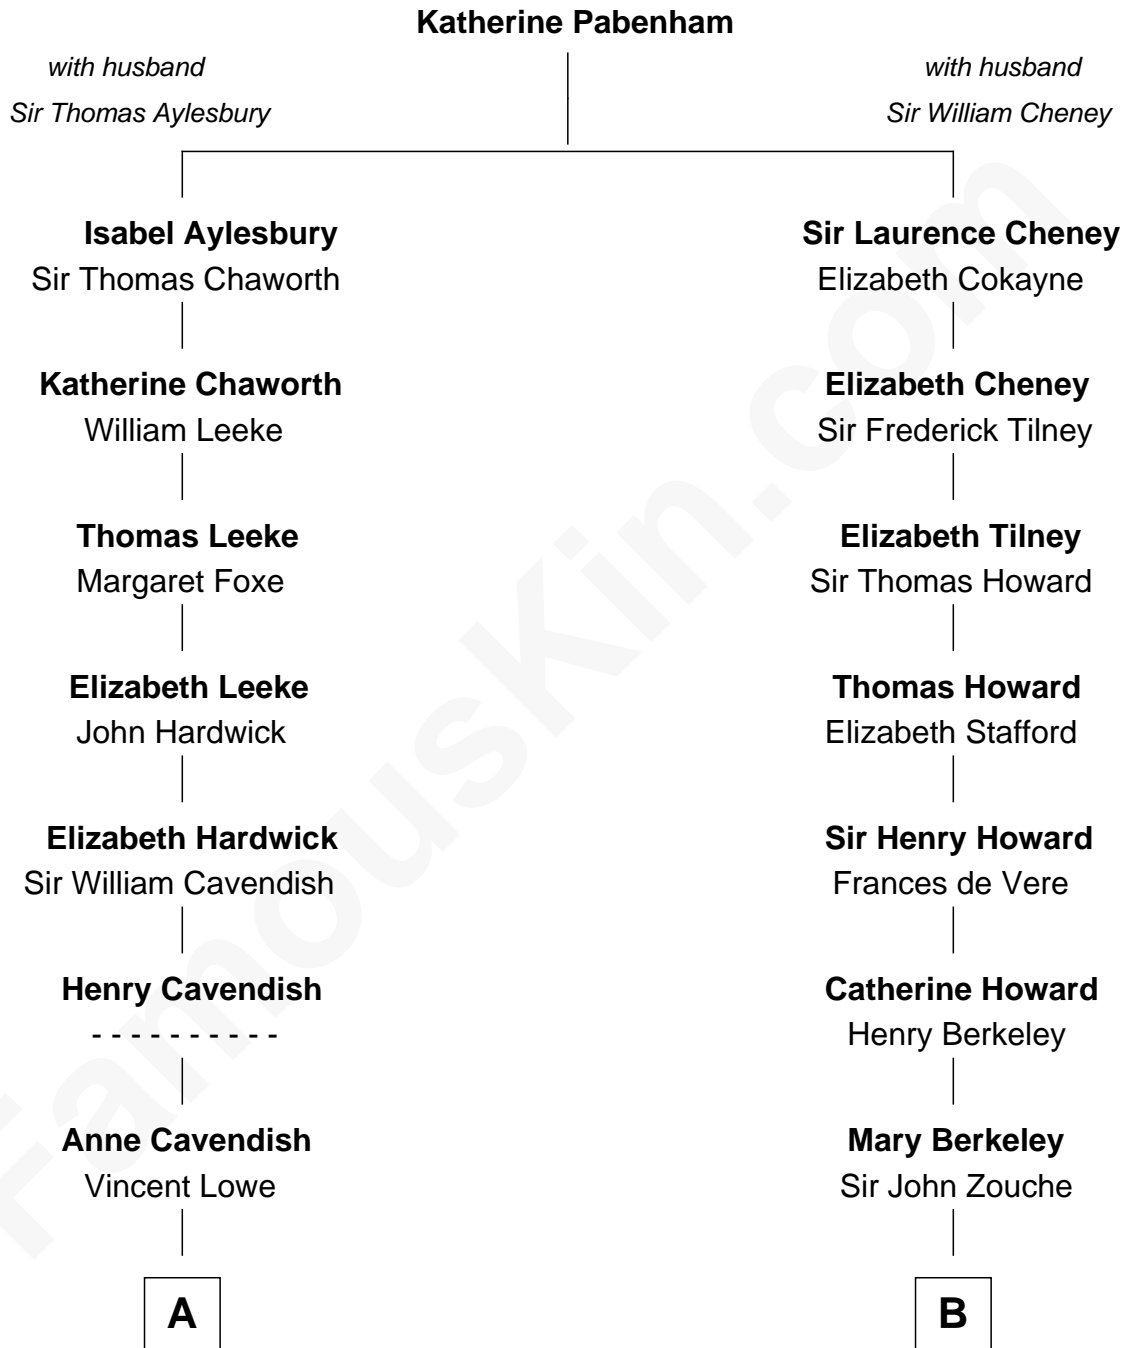

## Relationship Chart of

### Charles Carroll

*Signer of the Declaration of Independence*

**11th cousin 3 times removed of**

### Francis Scott Key

*Author of "The Star Spangled Banner"*

**A**

**Jane Lowe**  
Col. Henry Sewall

**Nicholas Sewall**  
Susanna Burgess

**Jane Sewall**  
Clement Brooke

**Elizabeth Brooke**  
Charles Carroll