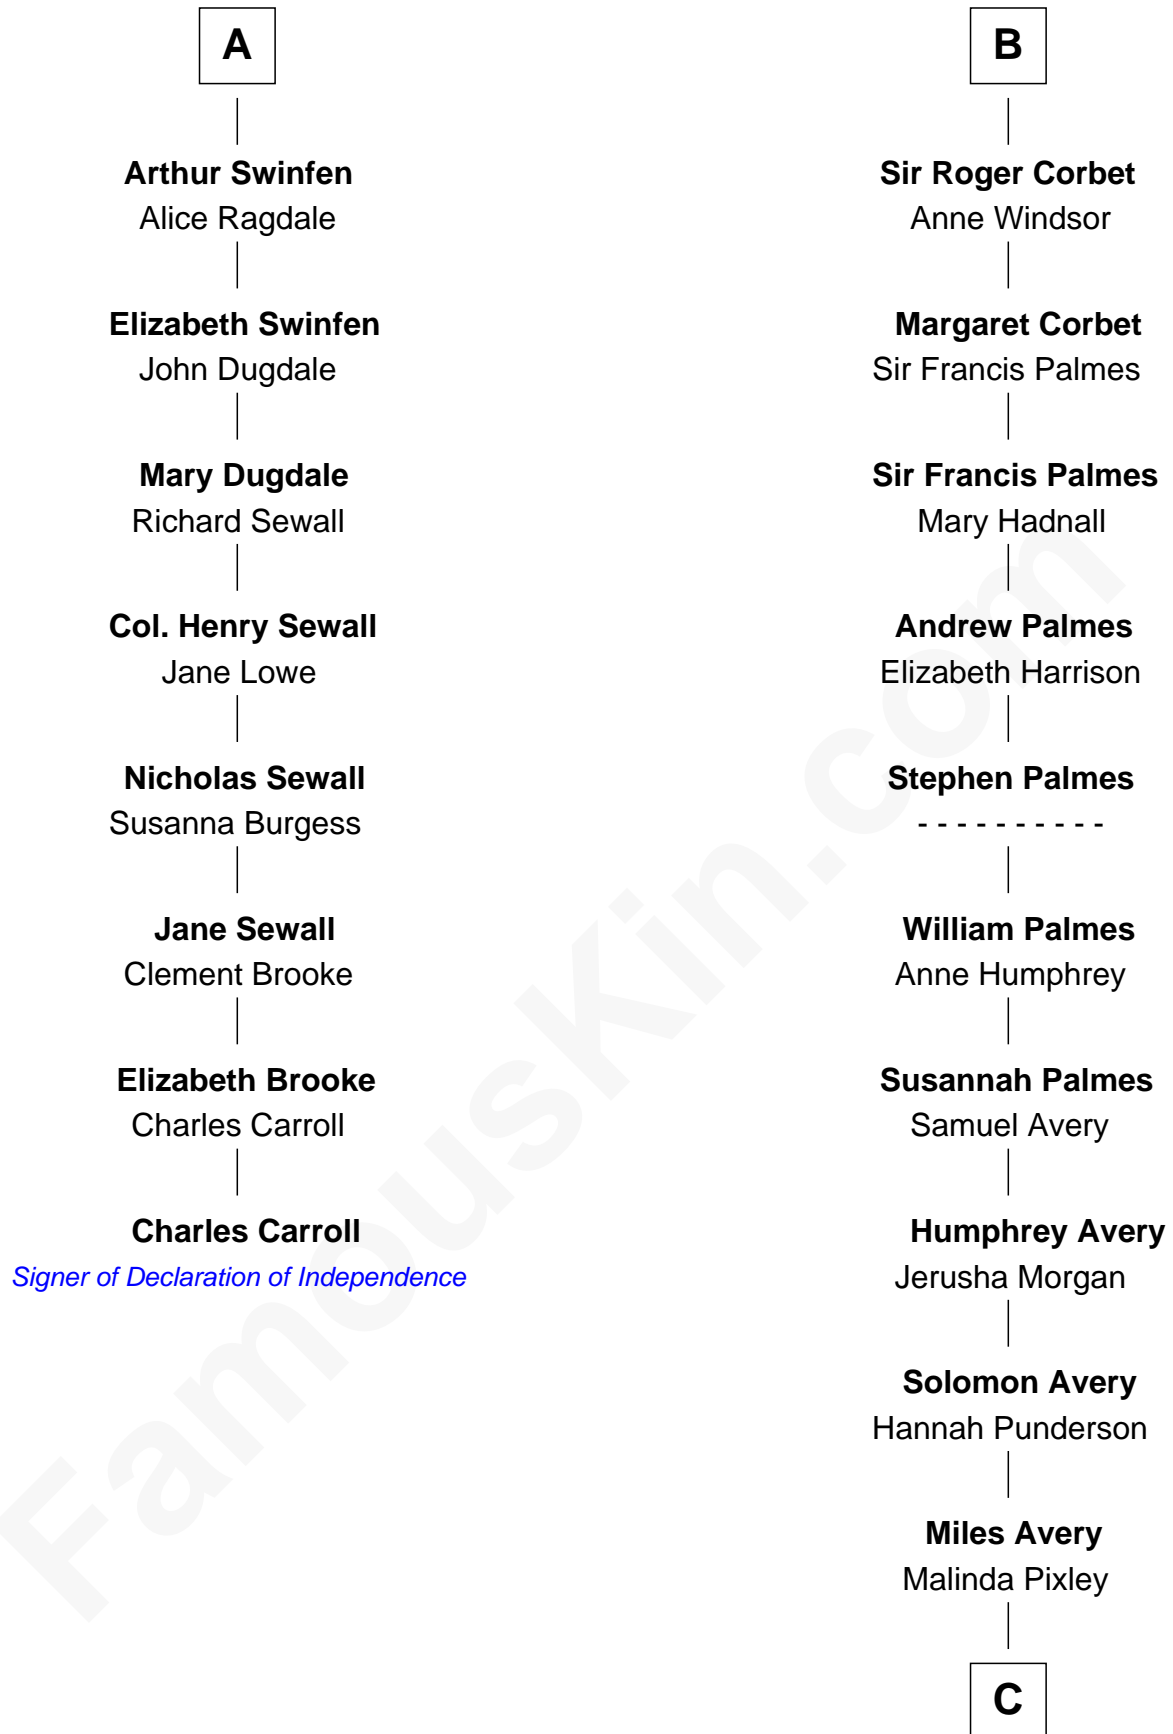

FamousKin.com

Relationship Chart of

Charles Carroll

Signer of the Declaration of Independence

14th cousin 5 times removed of

John D. Rockefeller

Founder of the Standard Oil Company

C

—
Lucy Avery

Godfrey Lewis Rockefeller

—
William Avery Rockefeller

Eliza Davison

—
John D. Rockefeller

Founder of the Standard Oil Company

FamousKin.com