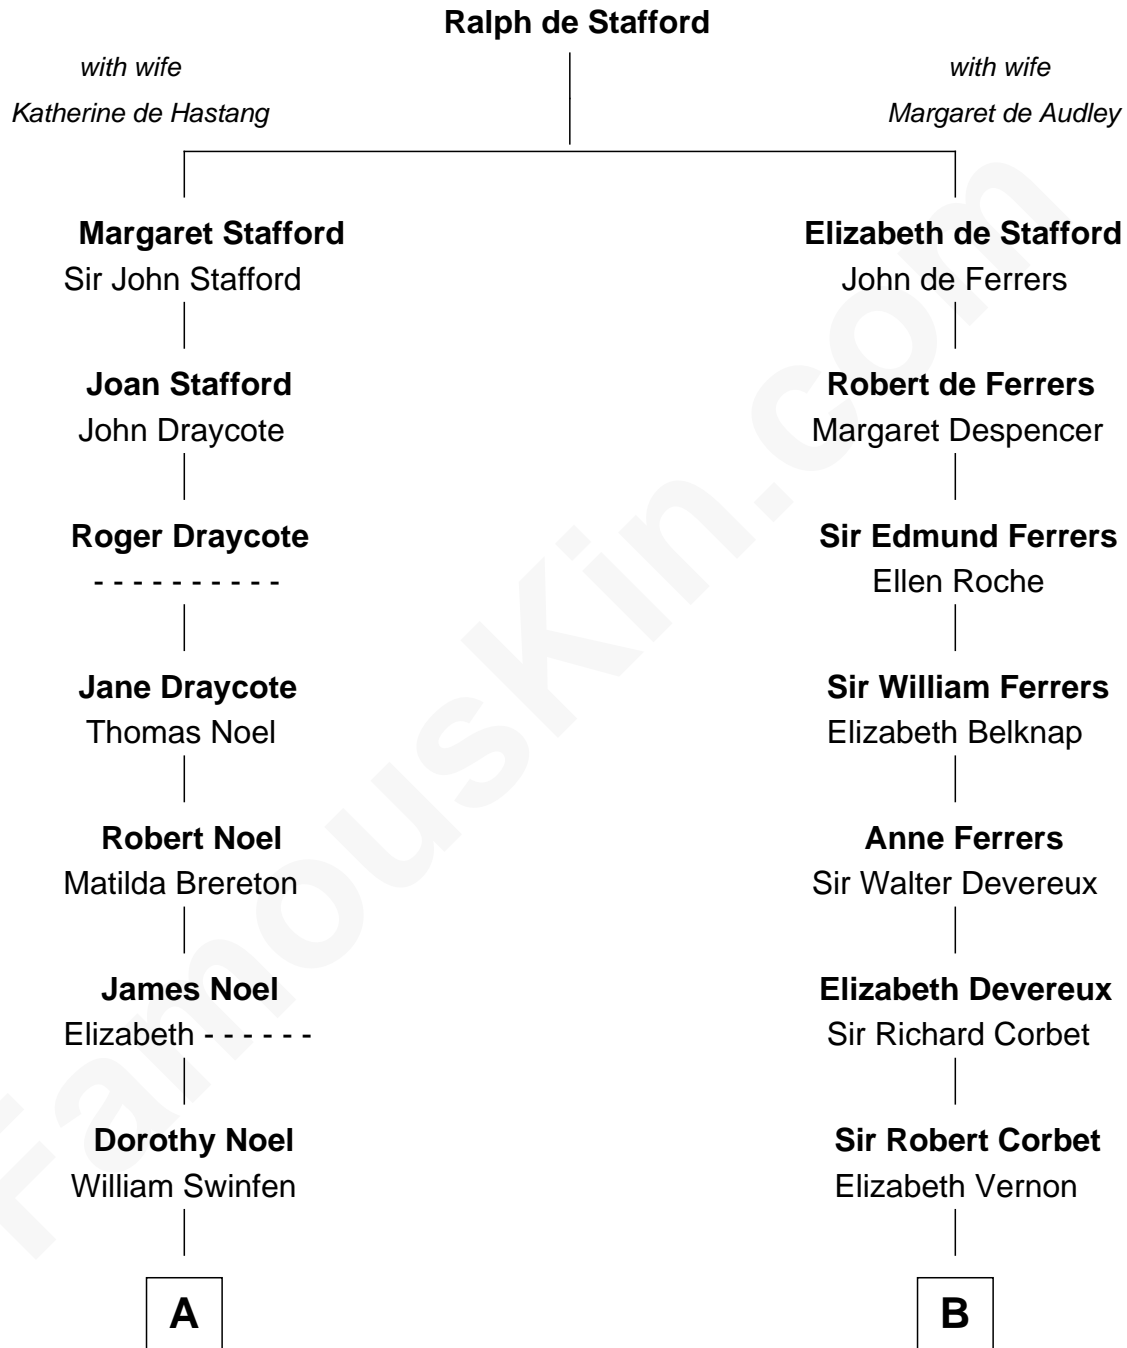

FamousKin.com

Relationship Chart of

Charles Carroll

Signer of the Declaration of Independence

14th cousin 5 times removed of

John D. Rockefeller

Founder of the Standard Oil Company

C

—
Lucy Avery

Godfrey Lewis Rockefeller

—
William Avery Rockefeller

Eliza Davison

—
John D. Rockefeller

Founder of the Standard Oil Company

FamousKin.com