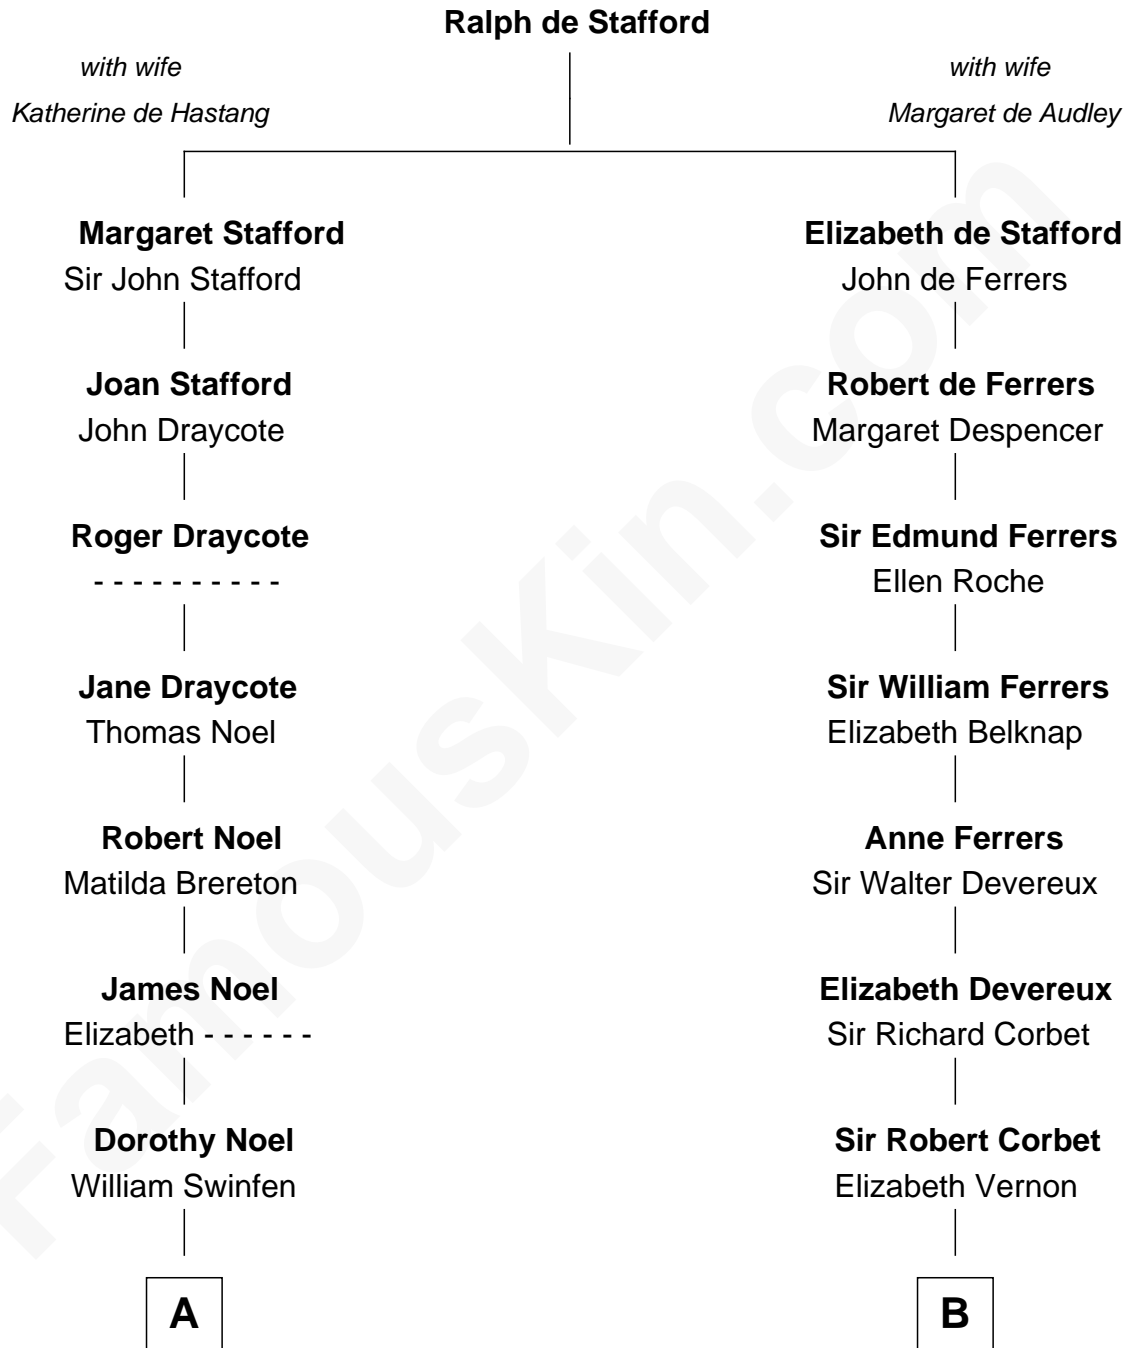

FamousKin.com

Relationship Chart of

Charles Carroll

Signer of the Declaration of Independence

14th cousin 7 times removed of

Nelson Rockefeller

41st U.S. Vice-President

C

—
Lucy Avery

Godfrey Lewis Rockefeller

—
William Avery Rockefeller

Eliza Davison

—
John Davison Rockefeller

Laura Celestia Spelman

—
John Davison Rockefeller

Abby Greene Aldrich

—
Nelson Rockefeller

41st U.S. Vice-President

FamousKin.com