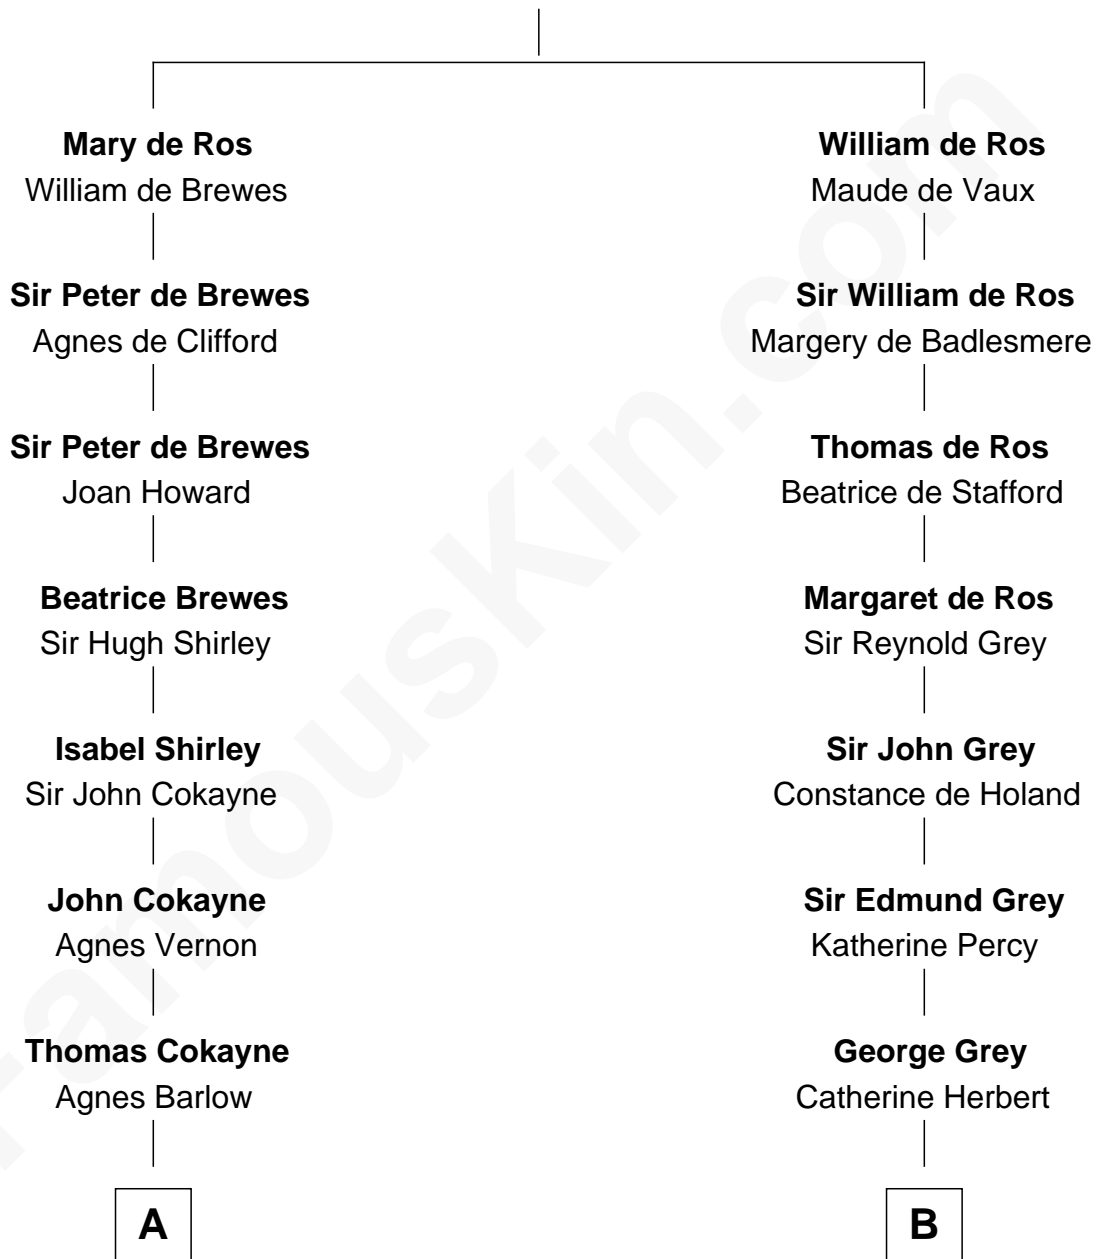

Sir Robert de Ros

Isabel de Aubeney