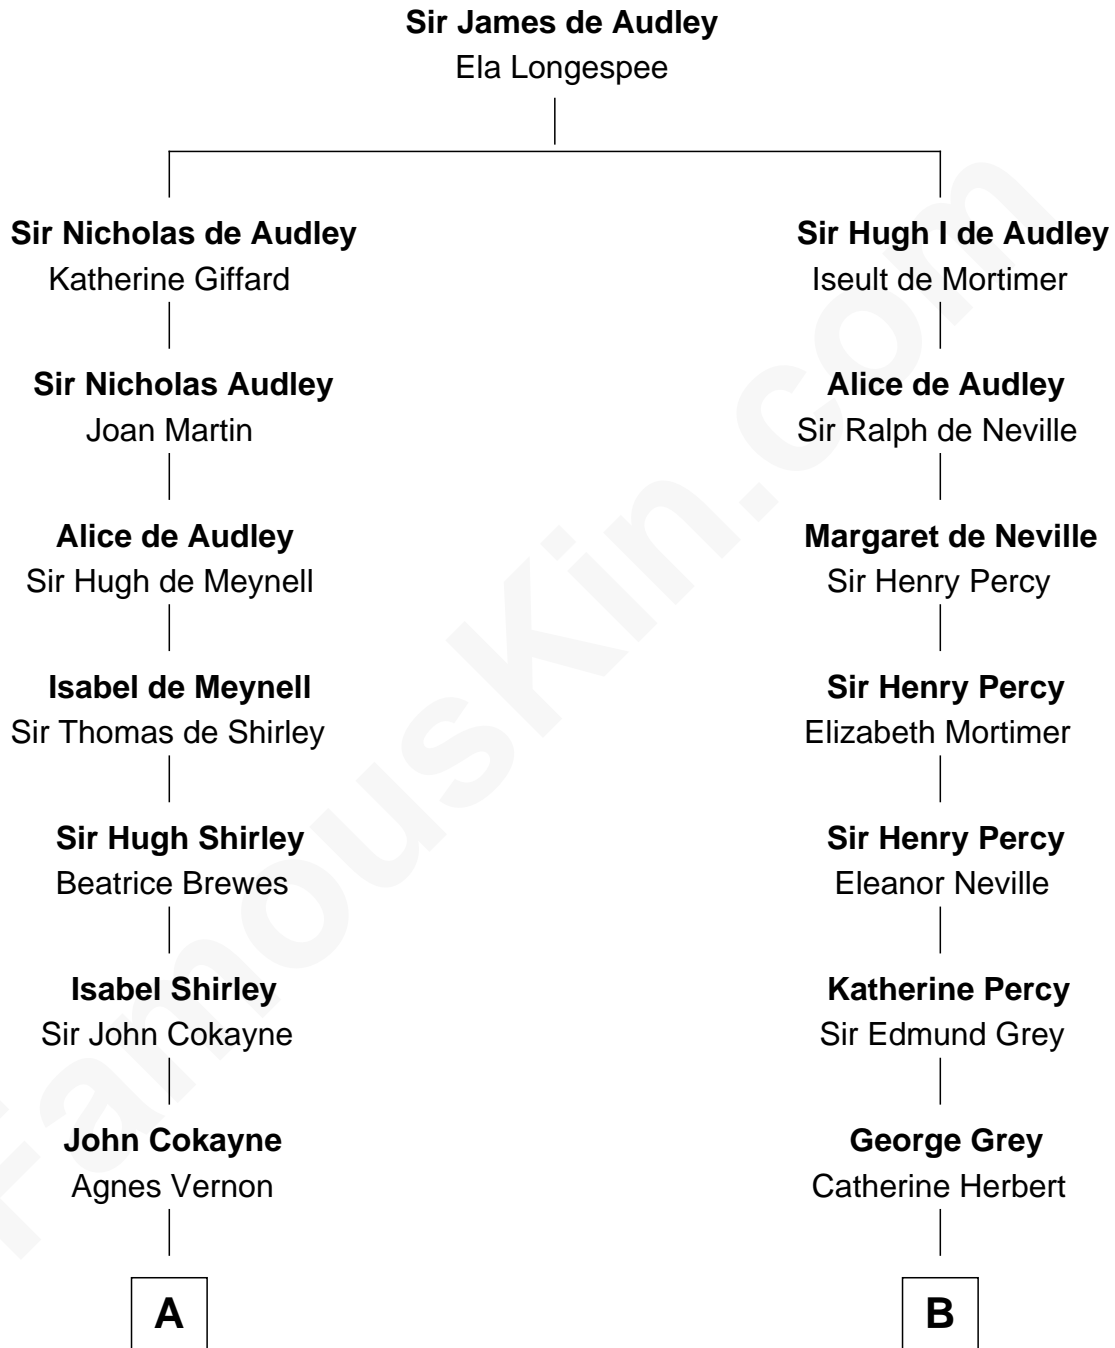

FamousKin.com

Relationship Chart of

Charles Carroll

Signer of the Declaration of Independence

17th cousin 4 times removed of

Camilla Parker Bowles

Queen Consort of the United Kingdom

C

William Coutts Keppel

Sophia Mary McNab

George Keppel

Alice Frederica Edmonstone

Sonia Rosemary Keppel

Roland Calvert Cubitt

Rosalind Maud Cubitt

Bruce Middleton Hope Shand