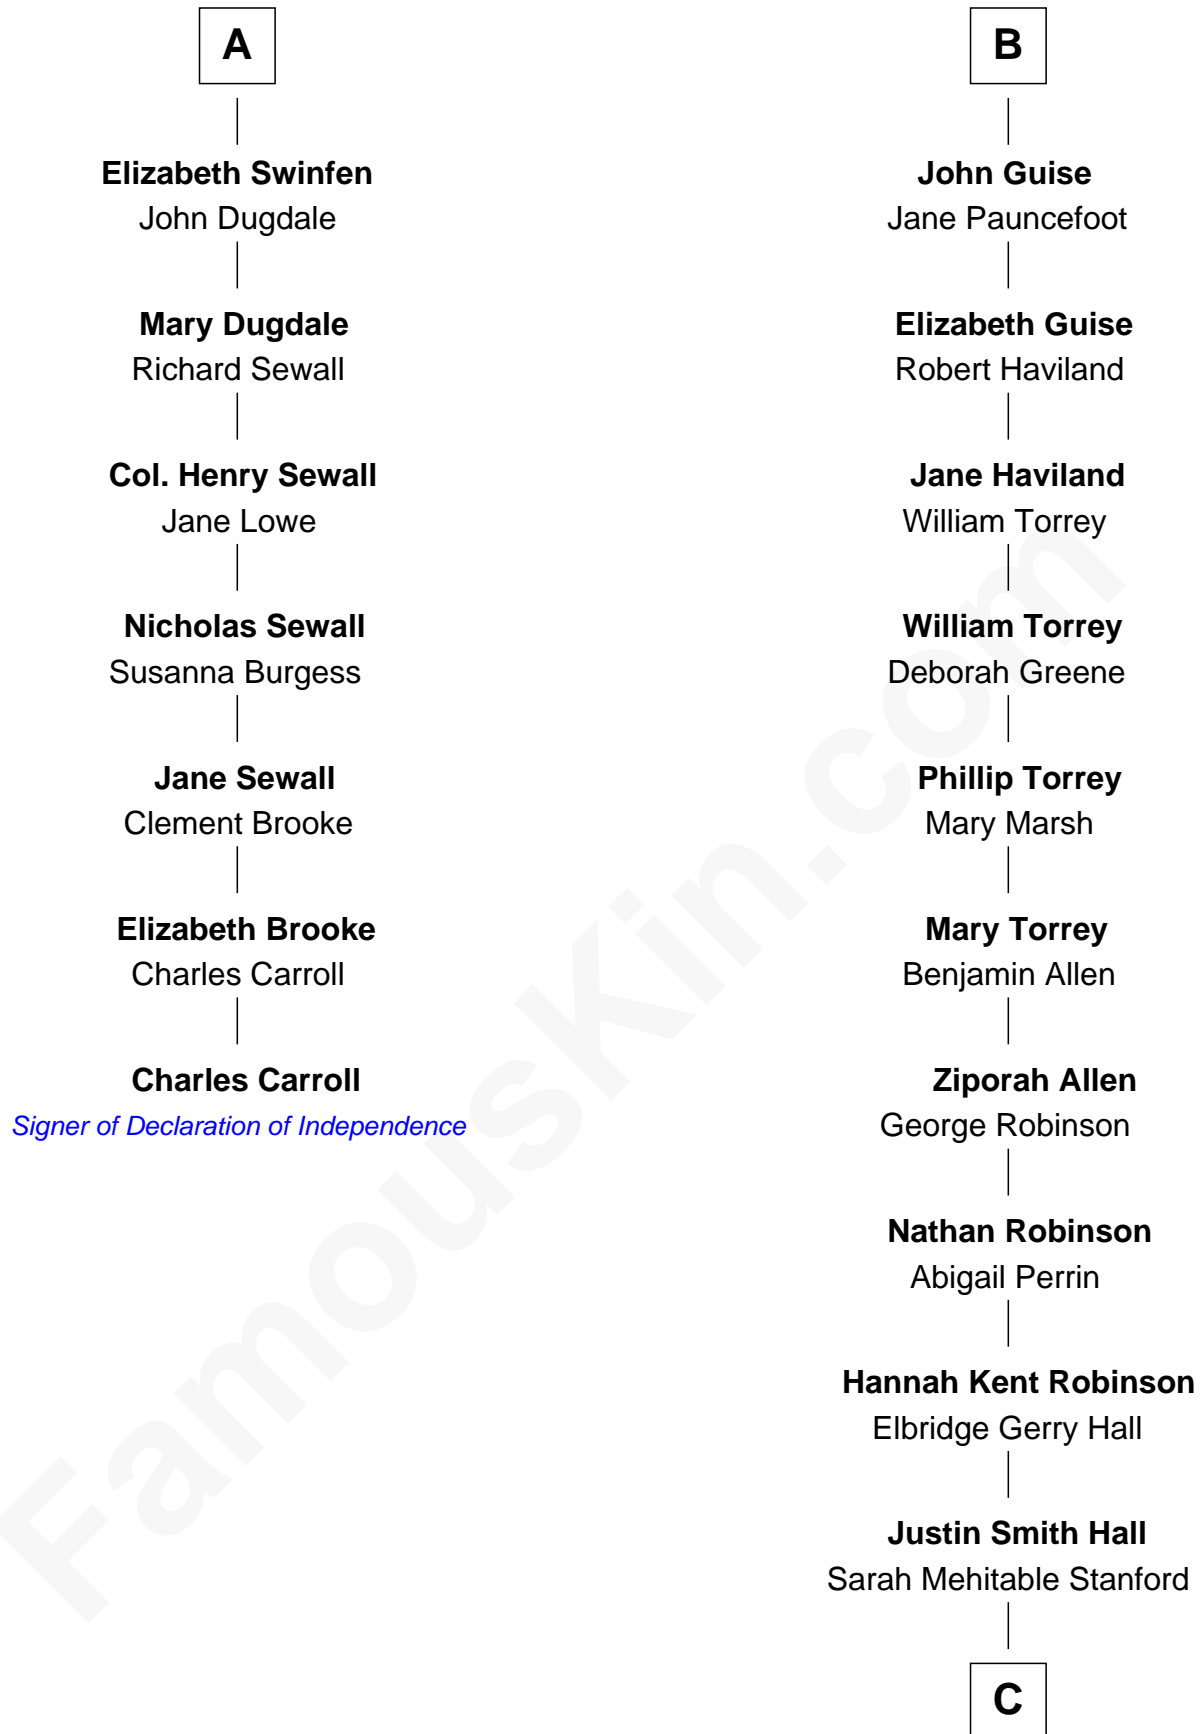

FamousKin.com

Relationship Chart of

Charles Carroll

Signer of the Declaration of Independence

13th cousin 6 times removed of

Raquel Welch
Movie Actress

Sir John Stafford
Margaret Stafford

Joan Stafford
John Draycote

Ralph Stafford
Maud de Hastang

Roger Draycote

Sir Humphrey Stafford
Elizabeth Burdet

Jane Draycote
Thomas Noel

Sir Humphrey Stafford
Eleanor Aylesbury

Robert Noel
Matilda Brereton

Anne Stafford
Sir William Berkeley

James Noel
Elizabeth -----

Anne Berkeley
Sir John Guise

Dorothy Noel
William Swinfen

John Guise
Tacy Grey

Arthur Swinfen
Alice Ragdale

William Guise
Mary Rotsey

A

B

C

Emery Stanford Hall

Clara Louise Adams

Josephine Sarah Hall

Armando Carlos Tejada

Raquel Welch

aka Raquel Welch

FamousKin.com