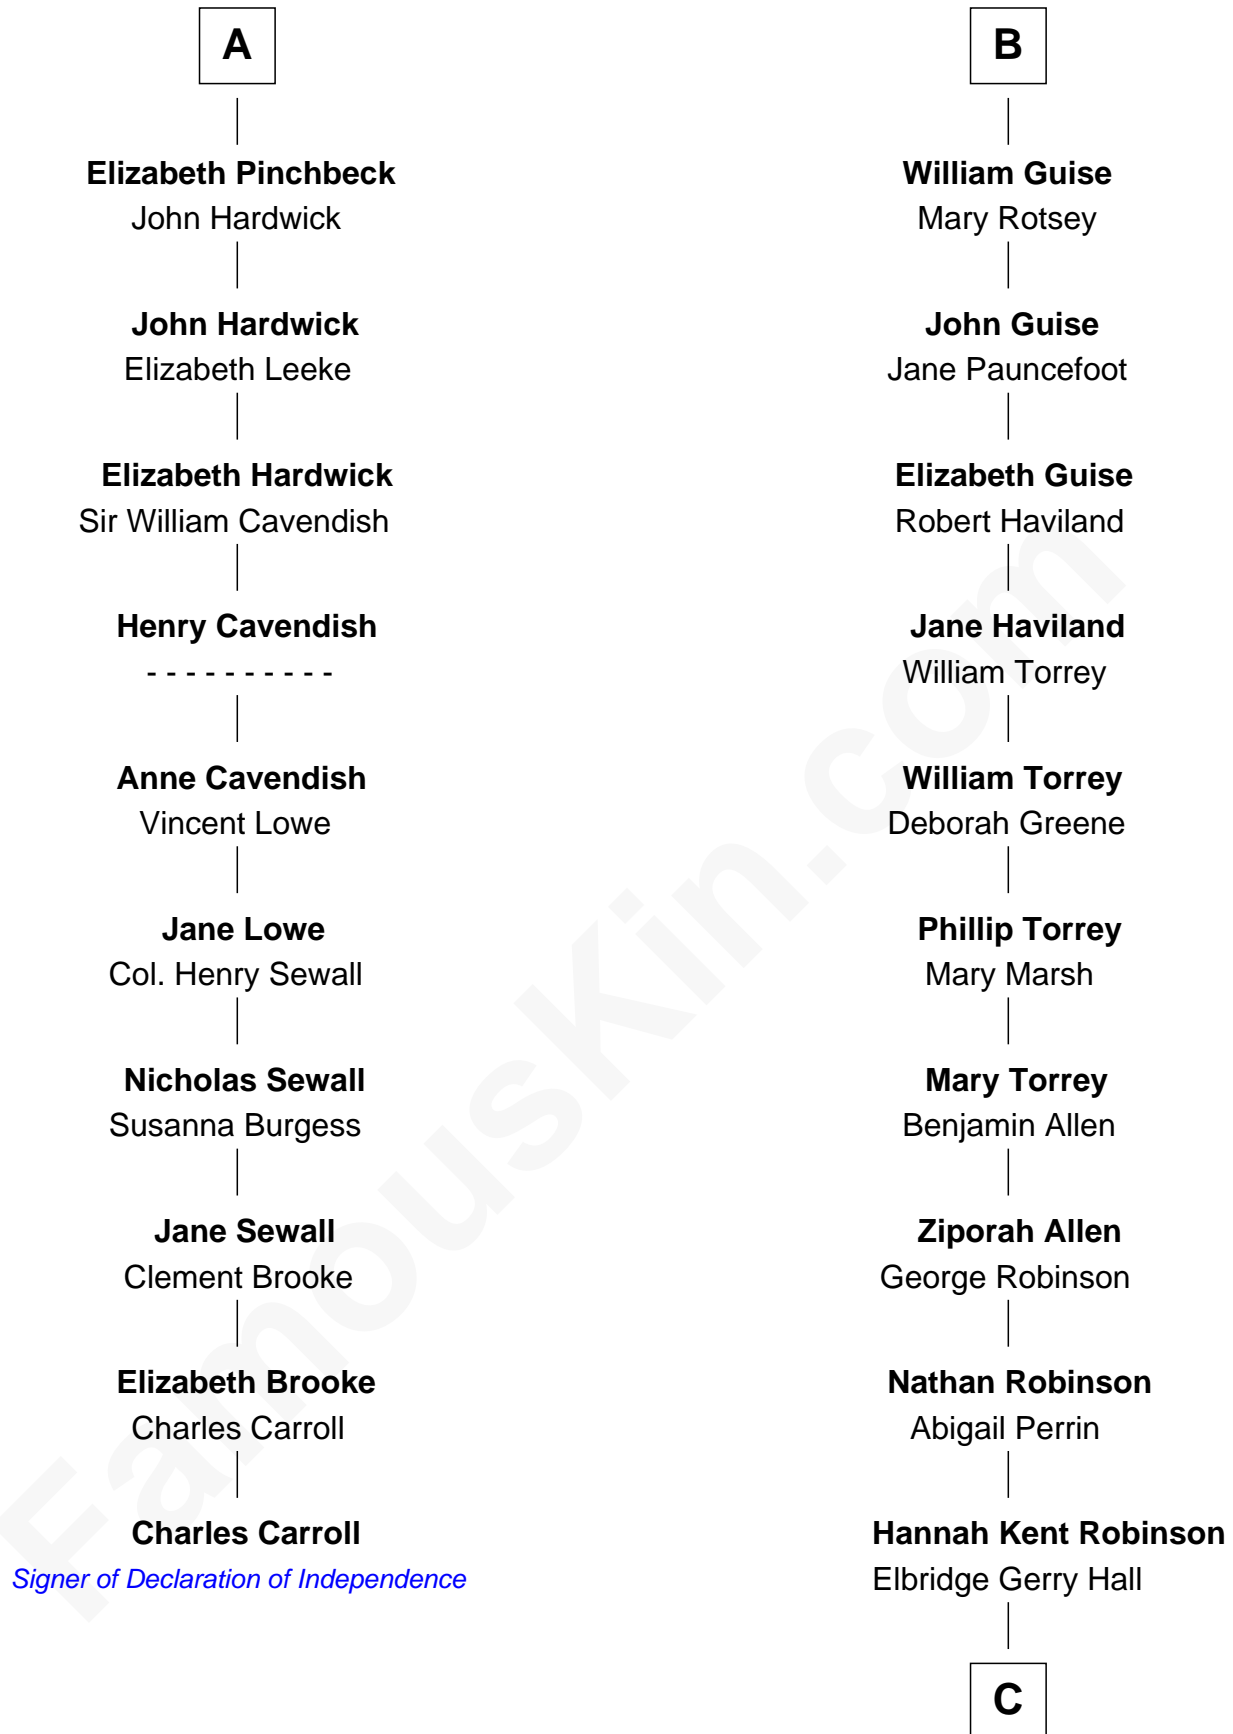

FamousKin.com

Relationship Chart of

Charles Carroll

Signer of the Declaration of Independence

16th cousin 4 times removed of

Raquel Welch
Movie Actress

C

Justin Smith Hall

Sarah Mehitable Stanford

Emery Stanford Hall

Clara Louise Adams

Josephine Sarah Hall

Armando Carlos Tejada

Raquel Welch

aka Raquel Welch