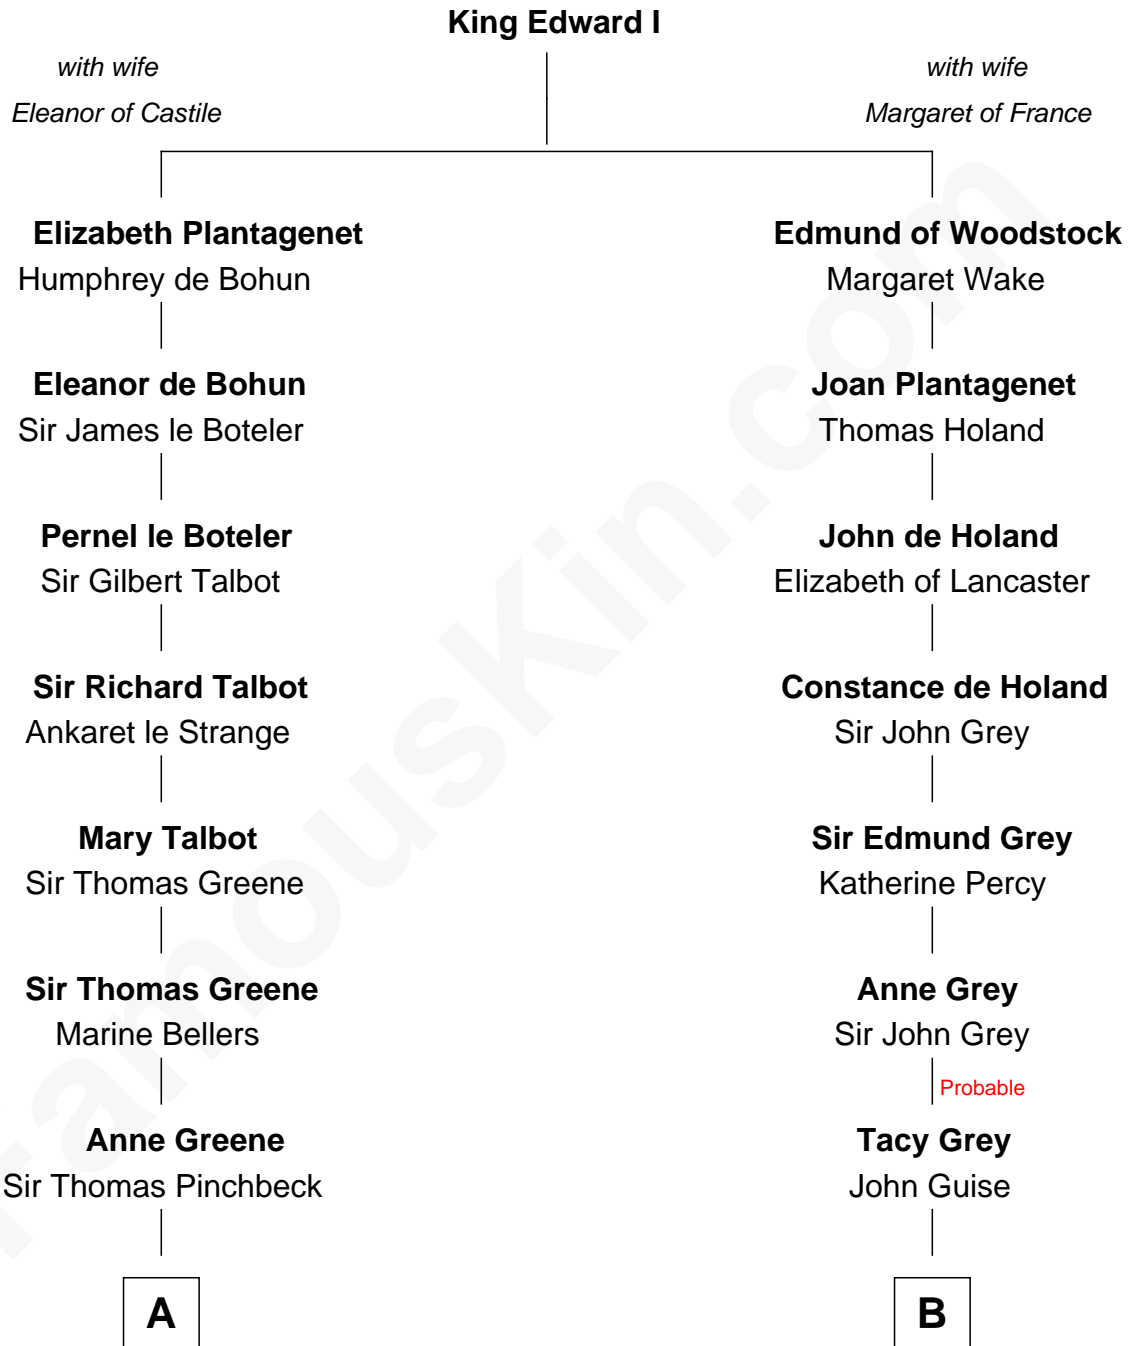

FamousKin.com

Relationship Chart of

Charles Carroll

Signer of the Declaration of Independence

16th cousin 4 times removed of

Raquel Welch
Movie Actress

C

Justin Smith Hall

Sarah Mehitable Stanford

Emery Stanford Hall

Clara Louise Adams

Josephine Sarah Hall

Armando Carlos Tejada

Raquel Welch

aka Raquel Welch