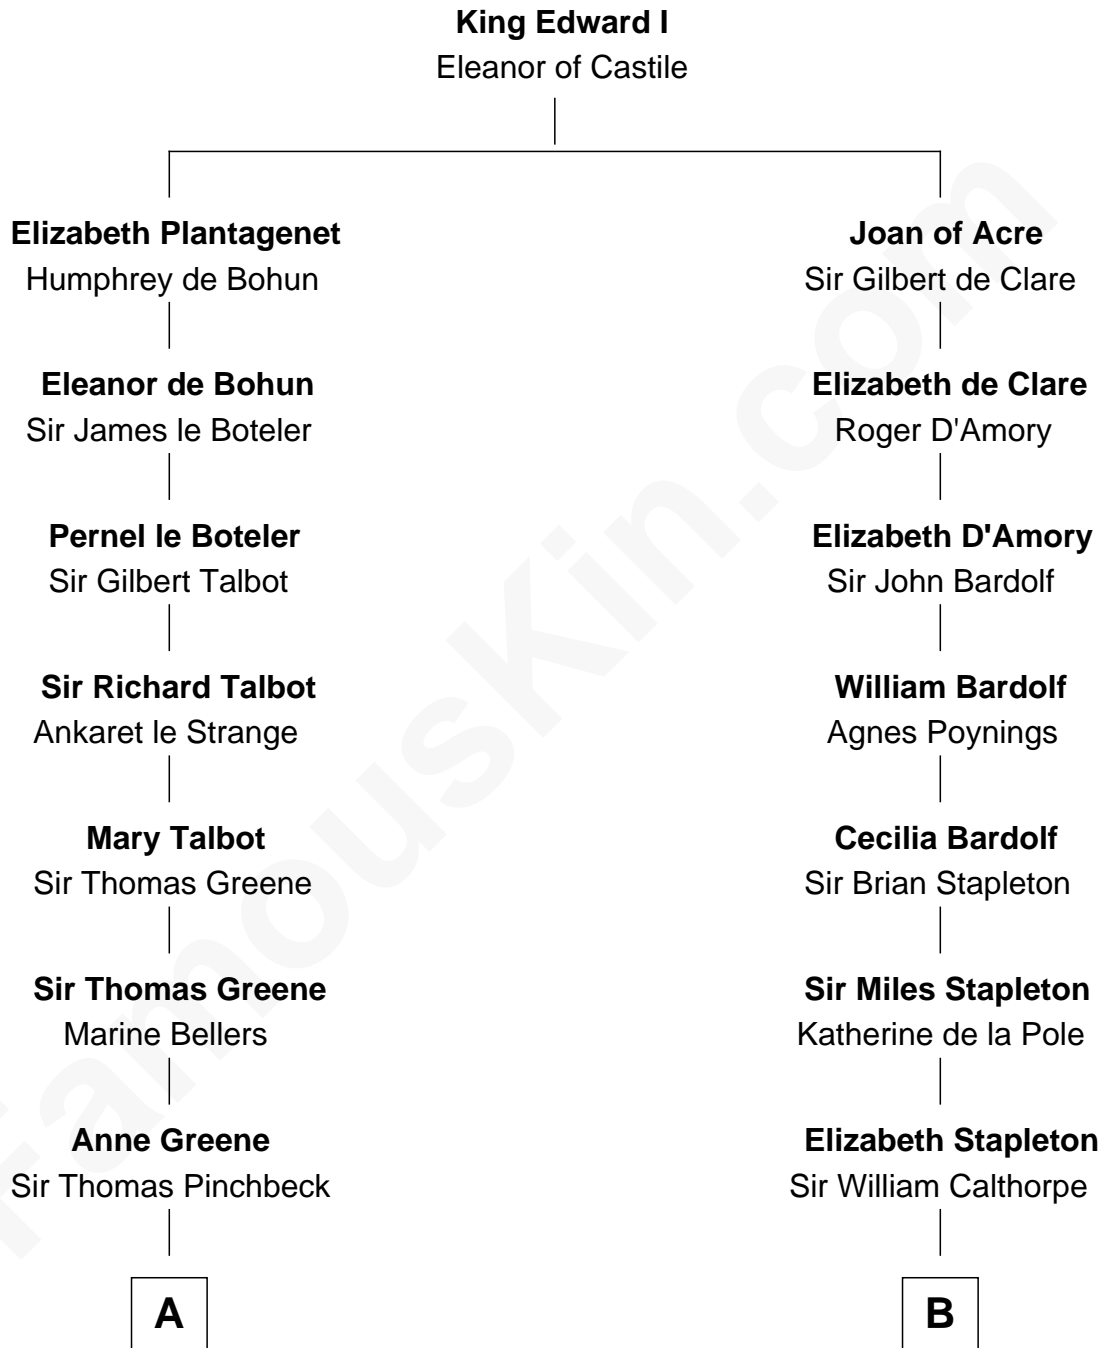

# FamousKin.com

## Relationship Chart of

### Charles Carroll

*Signer of the Declaration of Independence*

16th cousin 5 times removed of

**Vachel Lindsay**  
*American Poet*

**C**

**Rachel Dorsey**

Anthony Lindsay

**Vachel Lindsay**