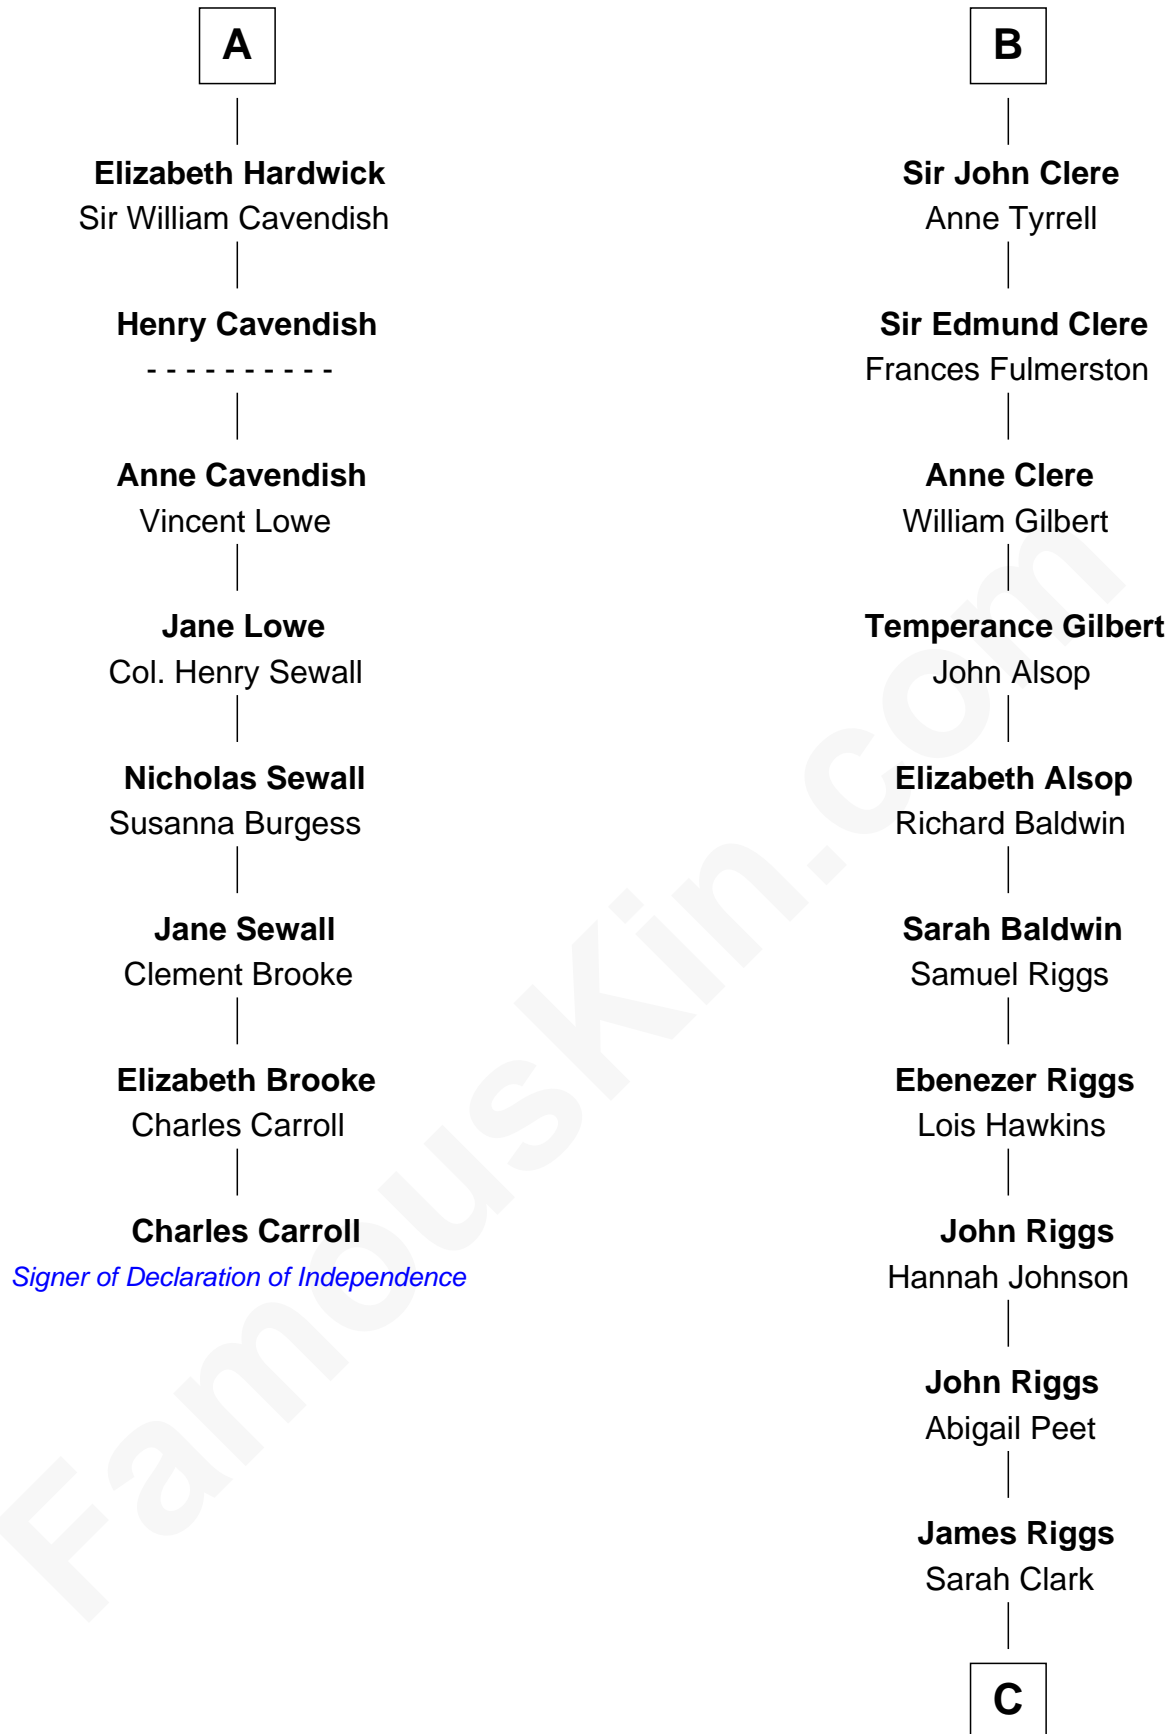

## Relationship Chart of

### Charles Carroll

*Signer of the Declaration of Independence*

14th cousin 7 times removed of

### Mamie (Doud) Eisenhower

*First Lady of President Dwight Eisenhower*

**C**

**George Riggs**

Phebe Caniff

**Maria Riggs**

Eli Doud

**Royal Houghton Doud**