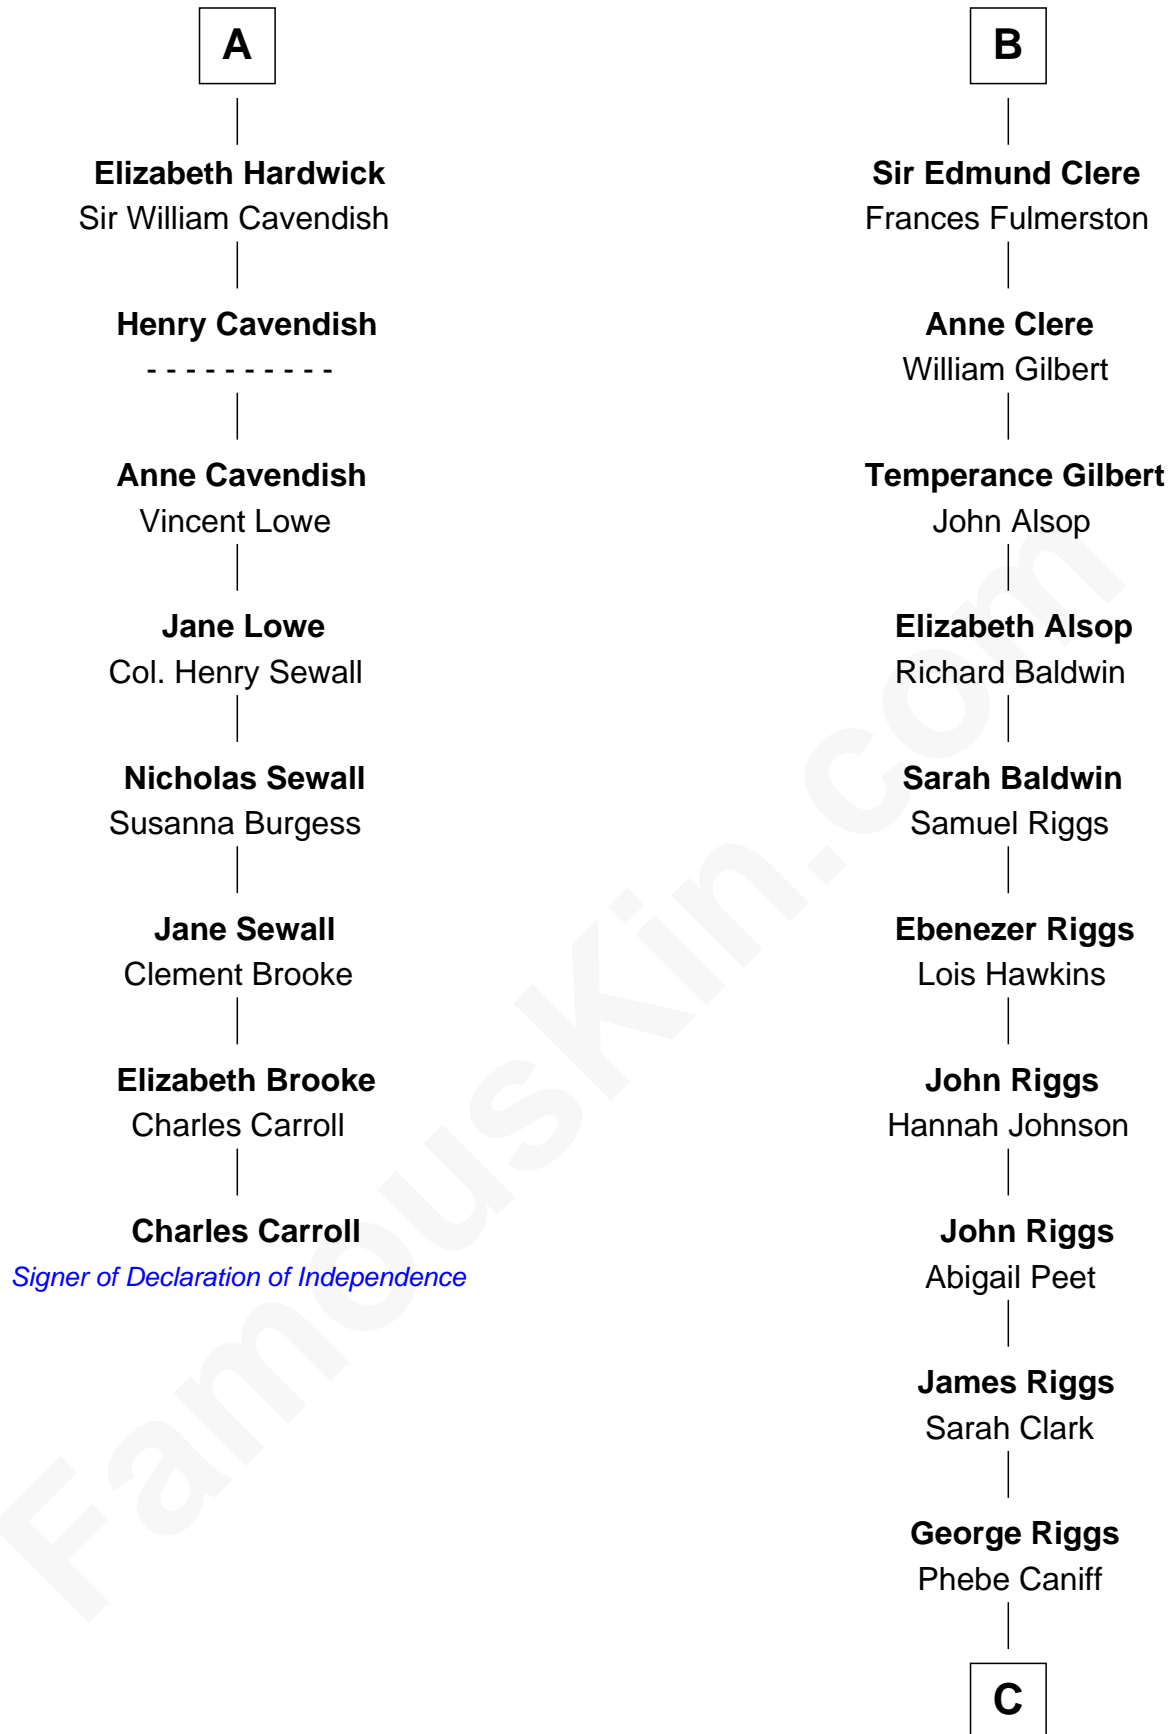

FamousKin.com

Relationship Chart of

Charles Carroll

Signer of the Declaration of Independence

14th cousin 6 times removed of

Mamie (Doud) Eisenhower

First Lady of President Dwight Eisenhower

C

—
Maria Riggs

Eli Doud
—

—
Royal Houghton Doud

Mary Cornelia Sheldon
—

—
John Sheldon Doud

Elivera Mathilda Carlson
—

—
Mamie (Doud) Eisenhower

First Lady of Dwight Eisenhower