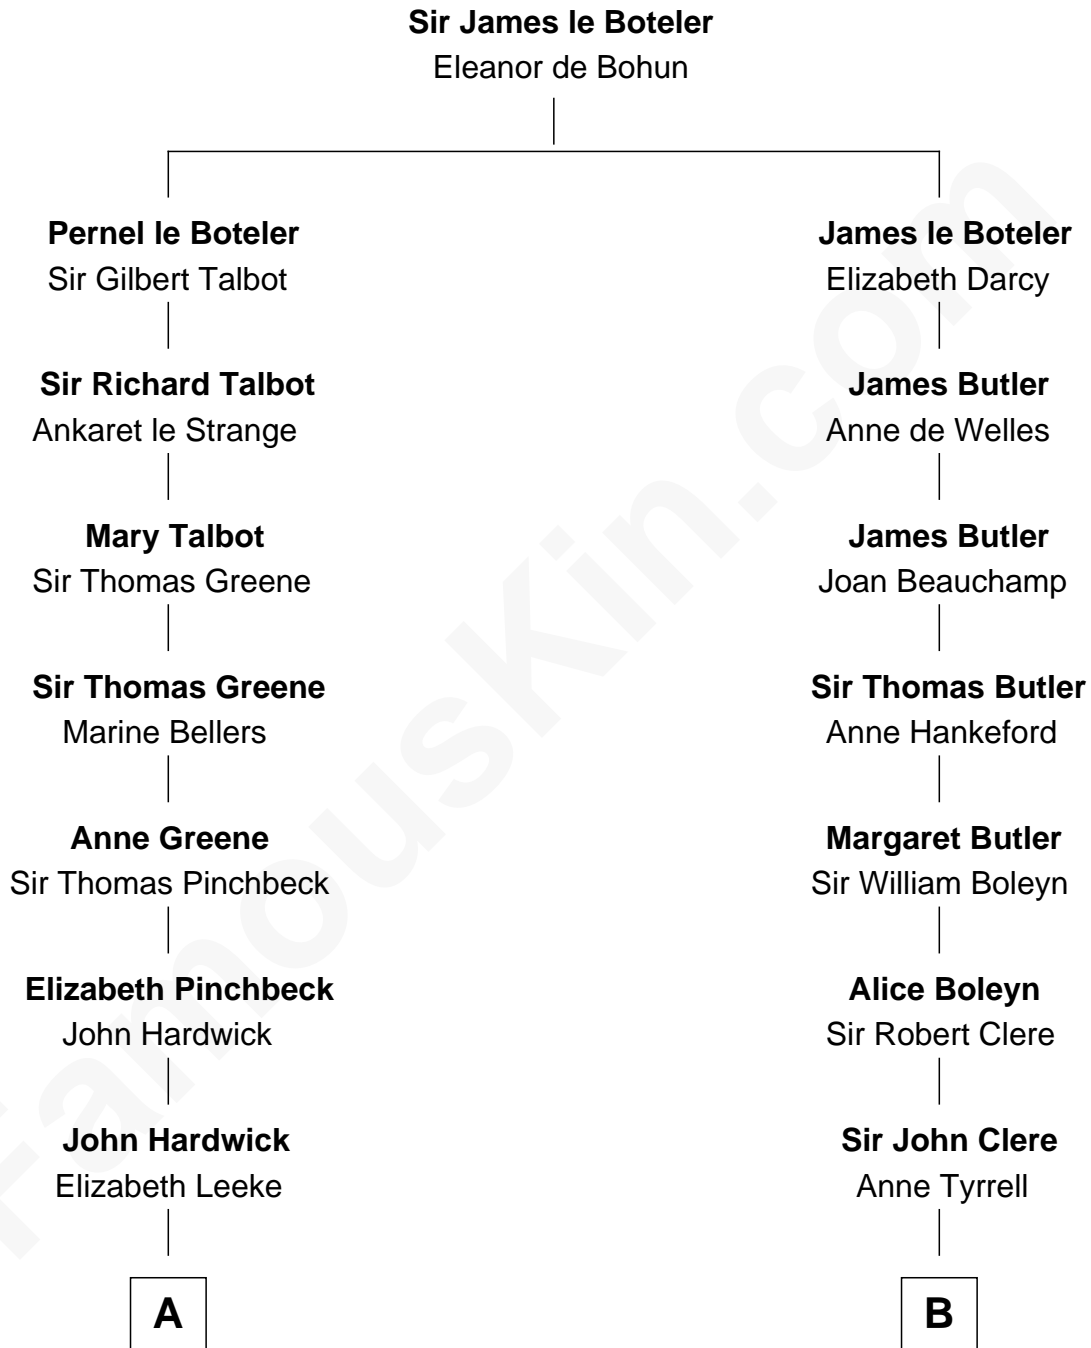

FamousKin.com

Relationship Chart of

Charles Carroll

Signer of the Declaration of Independence

14th cousin 6 times removed of

Mamie (Doud) Eisenhower

First Lady of President Dwight Eisenhower

C

—
Maria Riggs

Eli Doud
—

—
Royal Houghton Doud

Mary Cornelia Sheldon
—

—
John Sheldon Doud

Elivera Mathilda Carlson
—

—
Mamie (Doud) Eisenhower

First Lady of Dwight Eisenhower