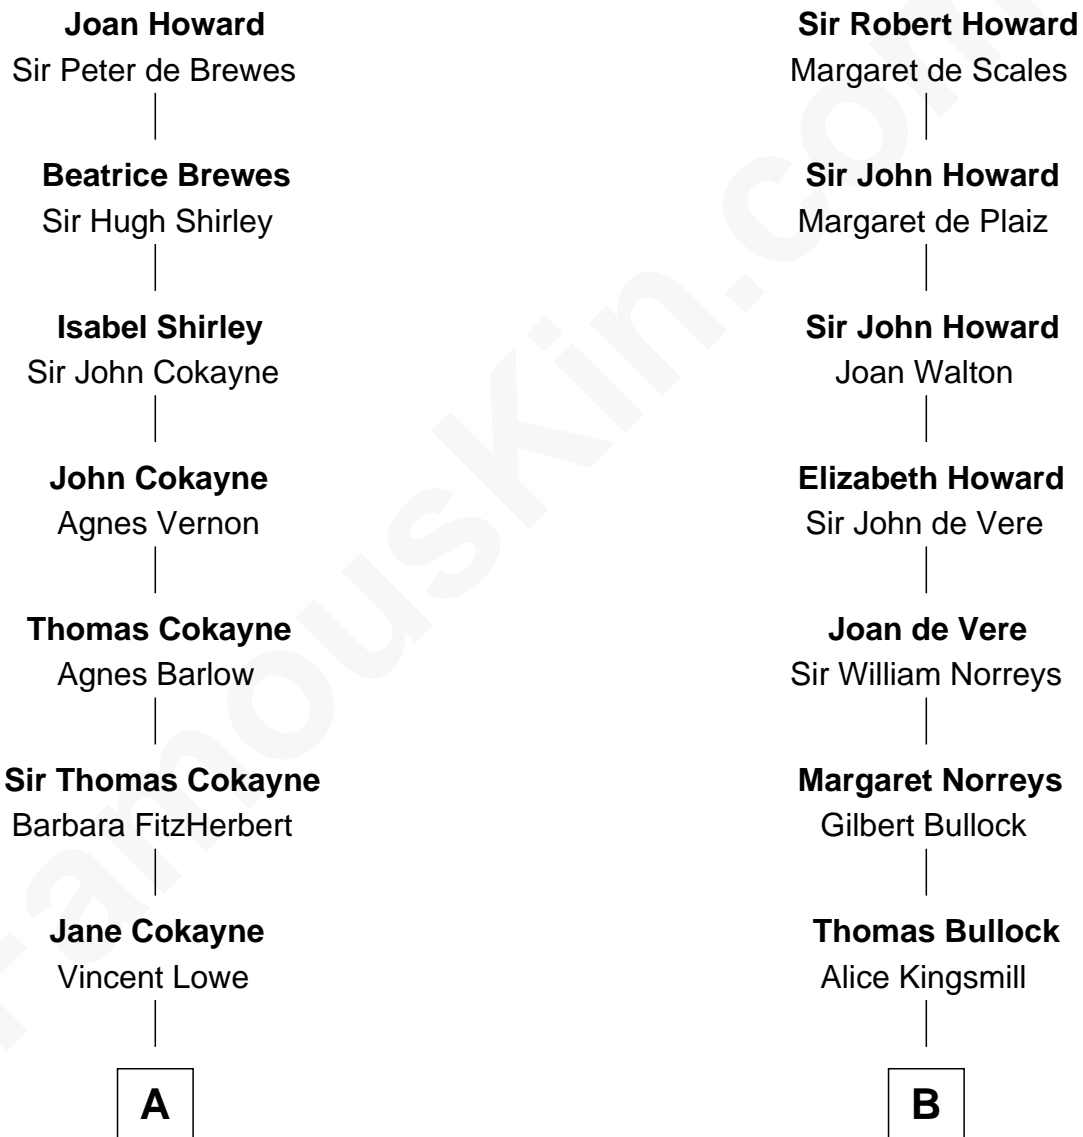

### Charles Carroll

*Signer of the Declaration of Independence*

14th cousin 5 times removed of

### Lou (Henry) Hoover

*First Lady of President Herbert Hoover*

**Sir John Howard**

Alice de Bois

**A**

**Jasper Lowe**  
Dorothy Sacheverell

**Patrick Lowe**  
Jane Harpur

**Vincent Lowe**  
Anne Cavendish