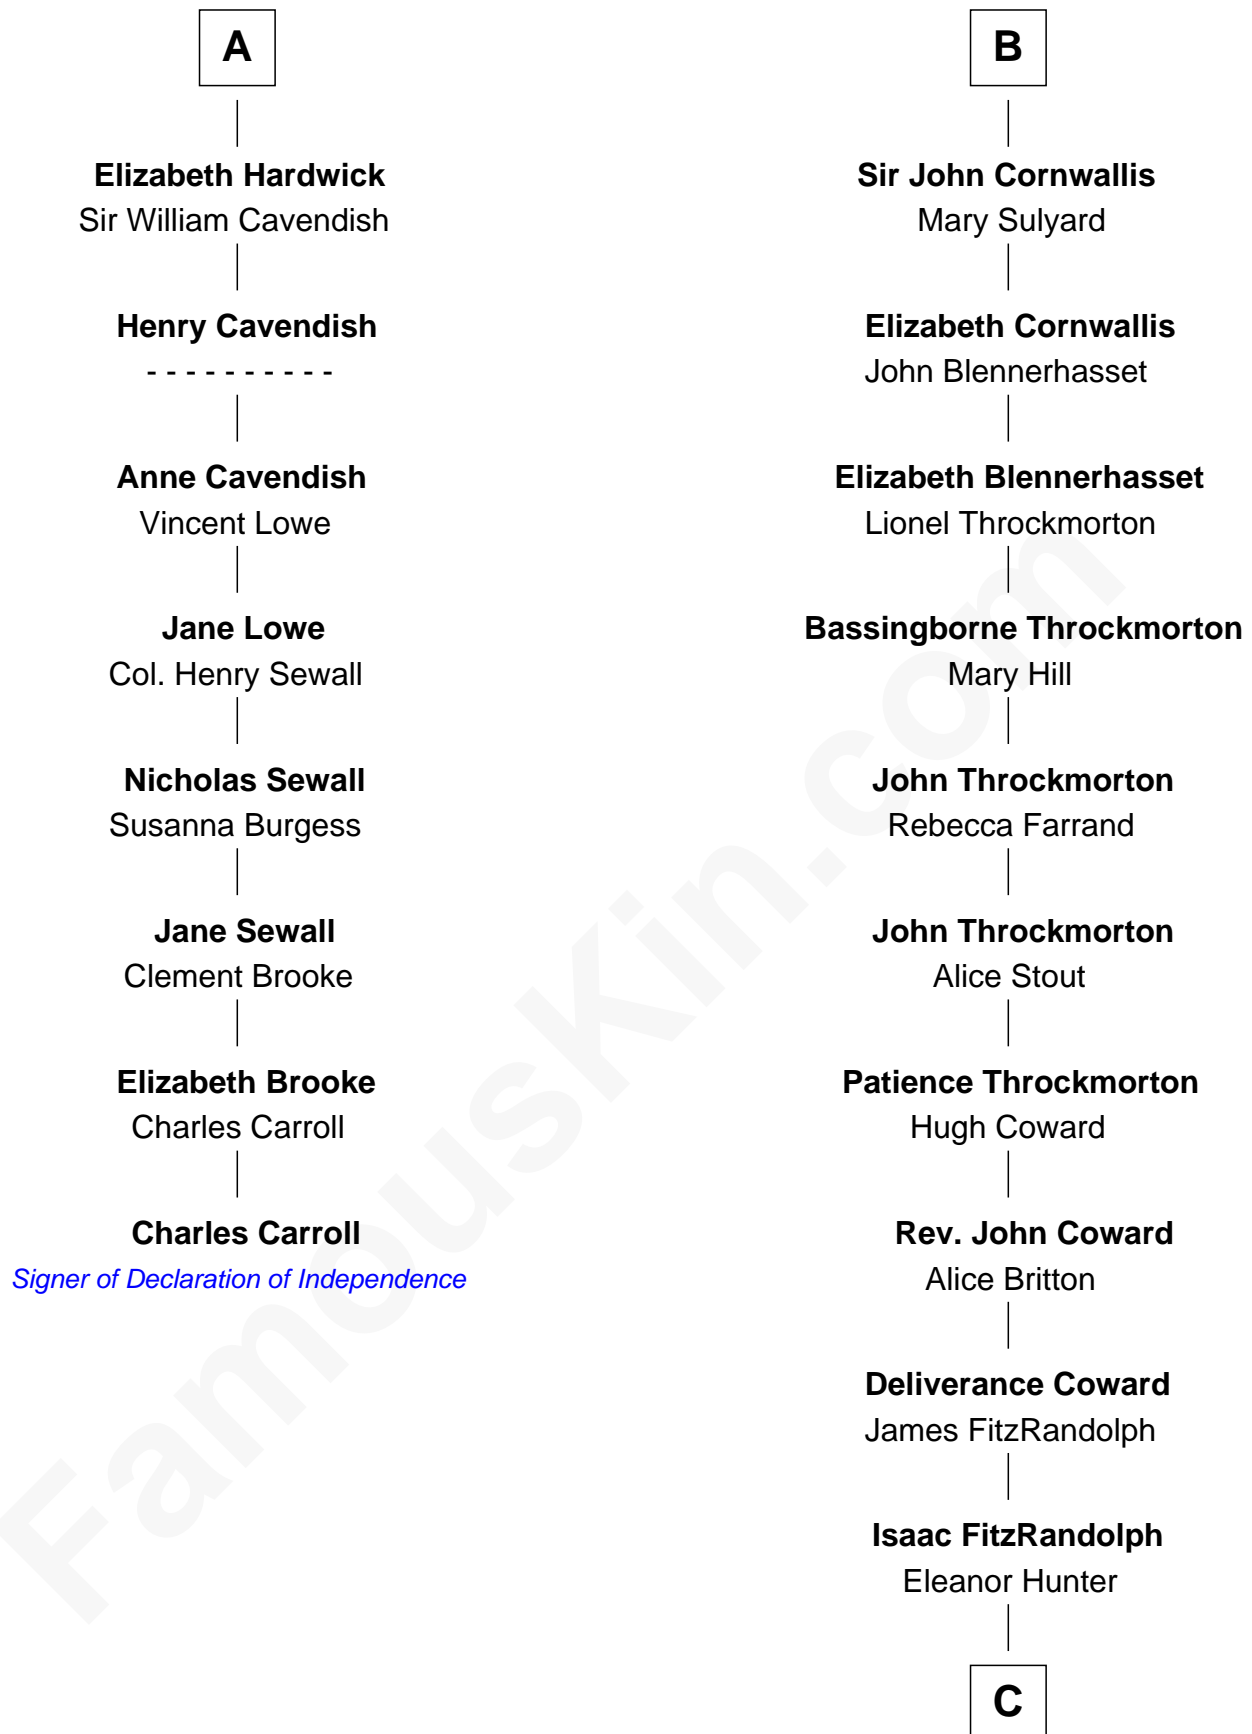

## Relationship Chart of

### Charles Carroll

*Signer of the Declaration of Independence*

14th cousin 5 times removed of

### Ellen Louise (Axson) Wilson

*First Lady of President Woodrow Wilson*

**Edmund Fitzalan**

Alice de Warenne

C

**Rebecca Longstreet FitzRandolph**

Rev. Isaac Stockton Keith Axson

**Rev. Samuel Edward Axson**

Margaret Jane Hoyt

**Ellen Louise (Axson) Wilson**

*First Lady of Woodrow Wilson*

FamousKin.com