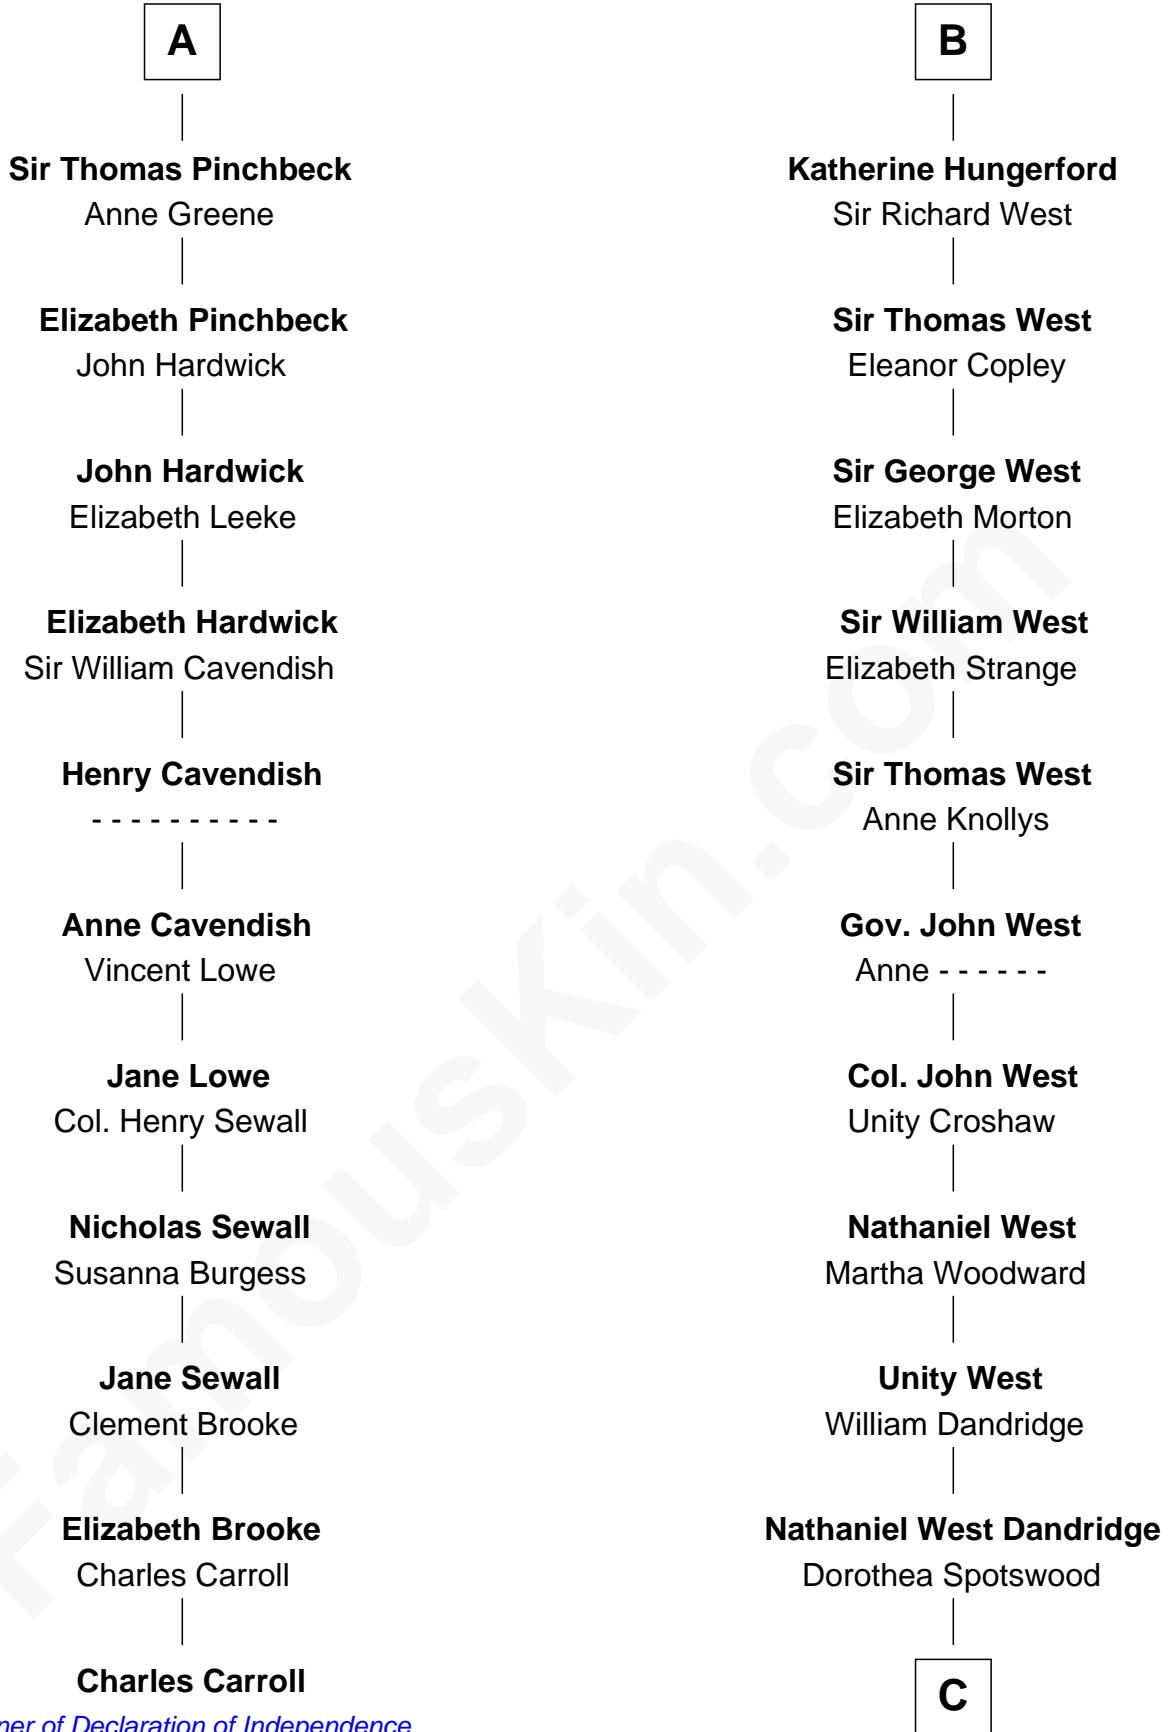

FamousKin.com

Relationship Chart of

Charles Carroll

Signer of the Declaration of Independence

17th cousin 4 times removed of

Edith (Bolling) Wilson

First Lady of President Woodrow Wilson

Alexander Comyn
Elisabeth de Quincy

Elizabeth Comyn
Sir Gilbert de Umfreville

Sir Robert de Umfreville
Lucy de Kyme

Elizabeth de Umfreville
Sir Gilbert de Burradon

Eleanor de Burradon
Sir Henry Tailboys

Sir Walter Tailboys
Margaret - - - - -

Sir Walter Tailboys
- - - - -

Margaret Tailboys
Richard Pinchbeck

A

Lord Alexander Comyn
Joan le Latimer

Alice Comyn
Henry de Beaumont

Sir John de Beaumont
Eleanor Plantagenet

Henry de Beaumont
Margaret de Vere

Sir John de Beaumont
Katherine de Everingham

Elizabeth Beaumont
Sir William Botreaux

Margaret Botreaux
Sir Robert Hungerford

B

C

Martha Dandridge

Archibald Payne

Catherine Payne