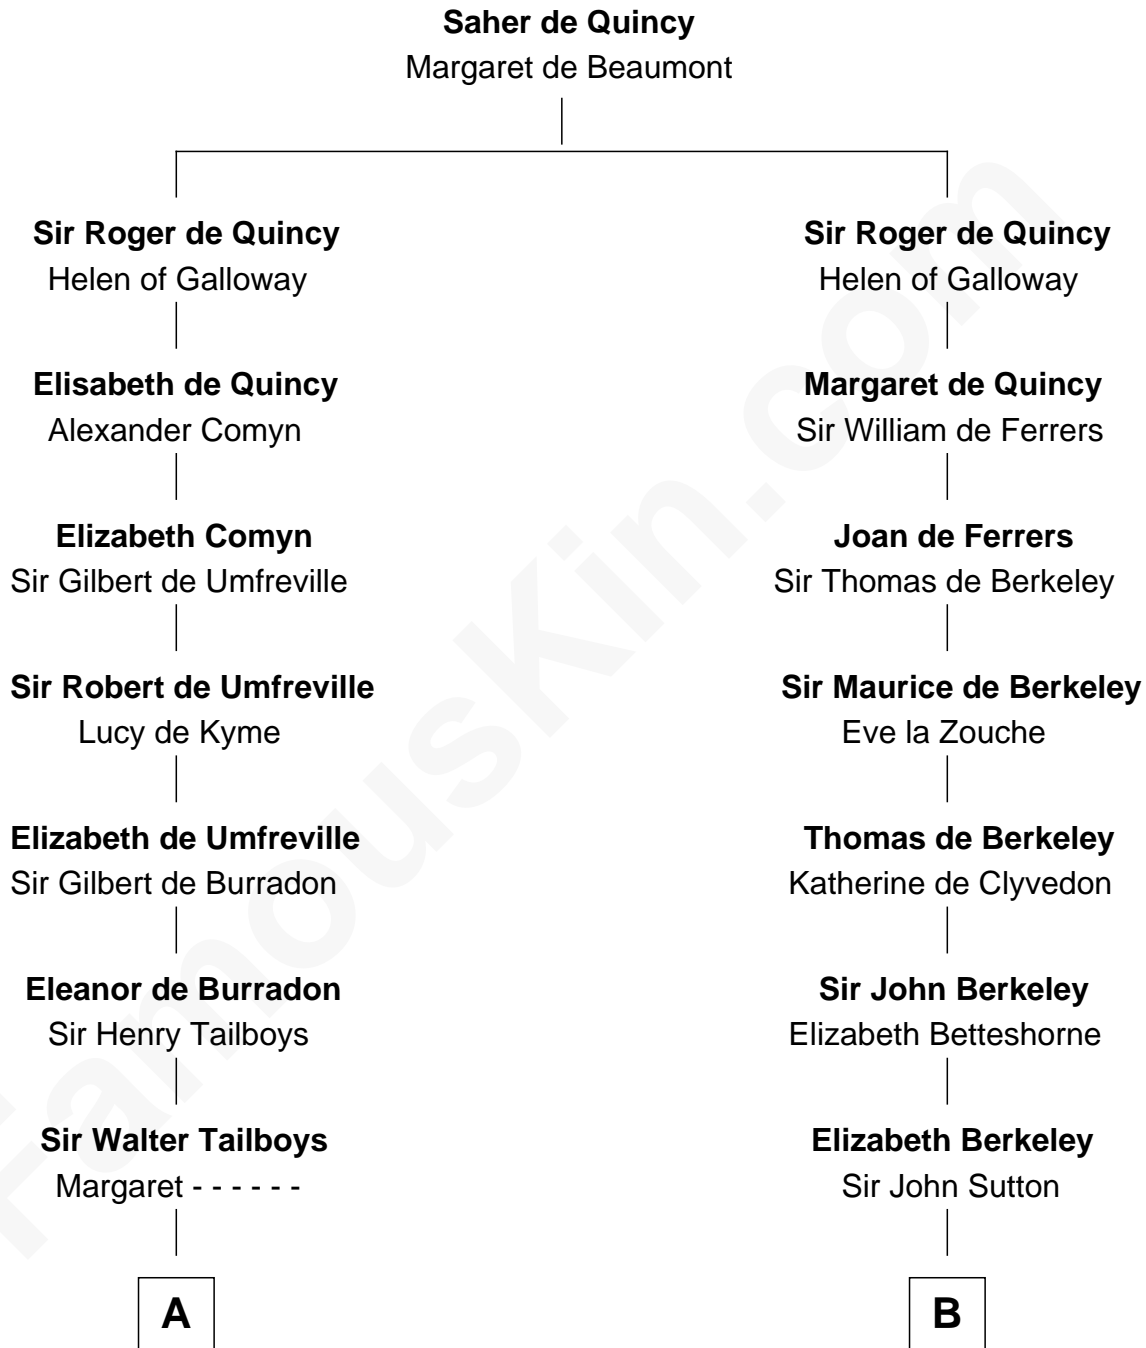

FamousKin.com

Relationship Chart of

Charles Carroll

Signer of the Declaration of Independence

19th cousin 1 time removed of

Milton Bradley

Founder, Milton Bradley Company

C

Jane Sewall
Clement Brooke

Elizabeth Brooke
Charles Carroll

Charles Carroll
Signer of Declaration of Independence

D

Oliver Smith Lyford
Elizabeth Johnson

Dudley Lyford
Betsey Smith

Fanny Lyford
Lewis Bradley