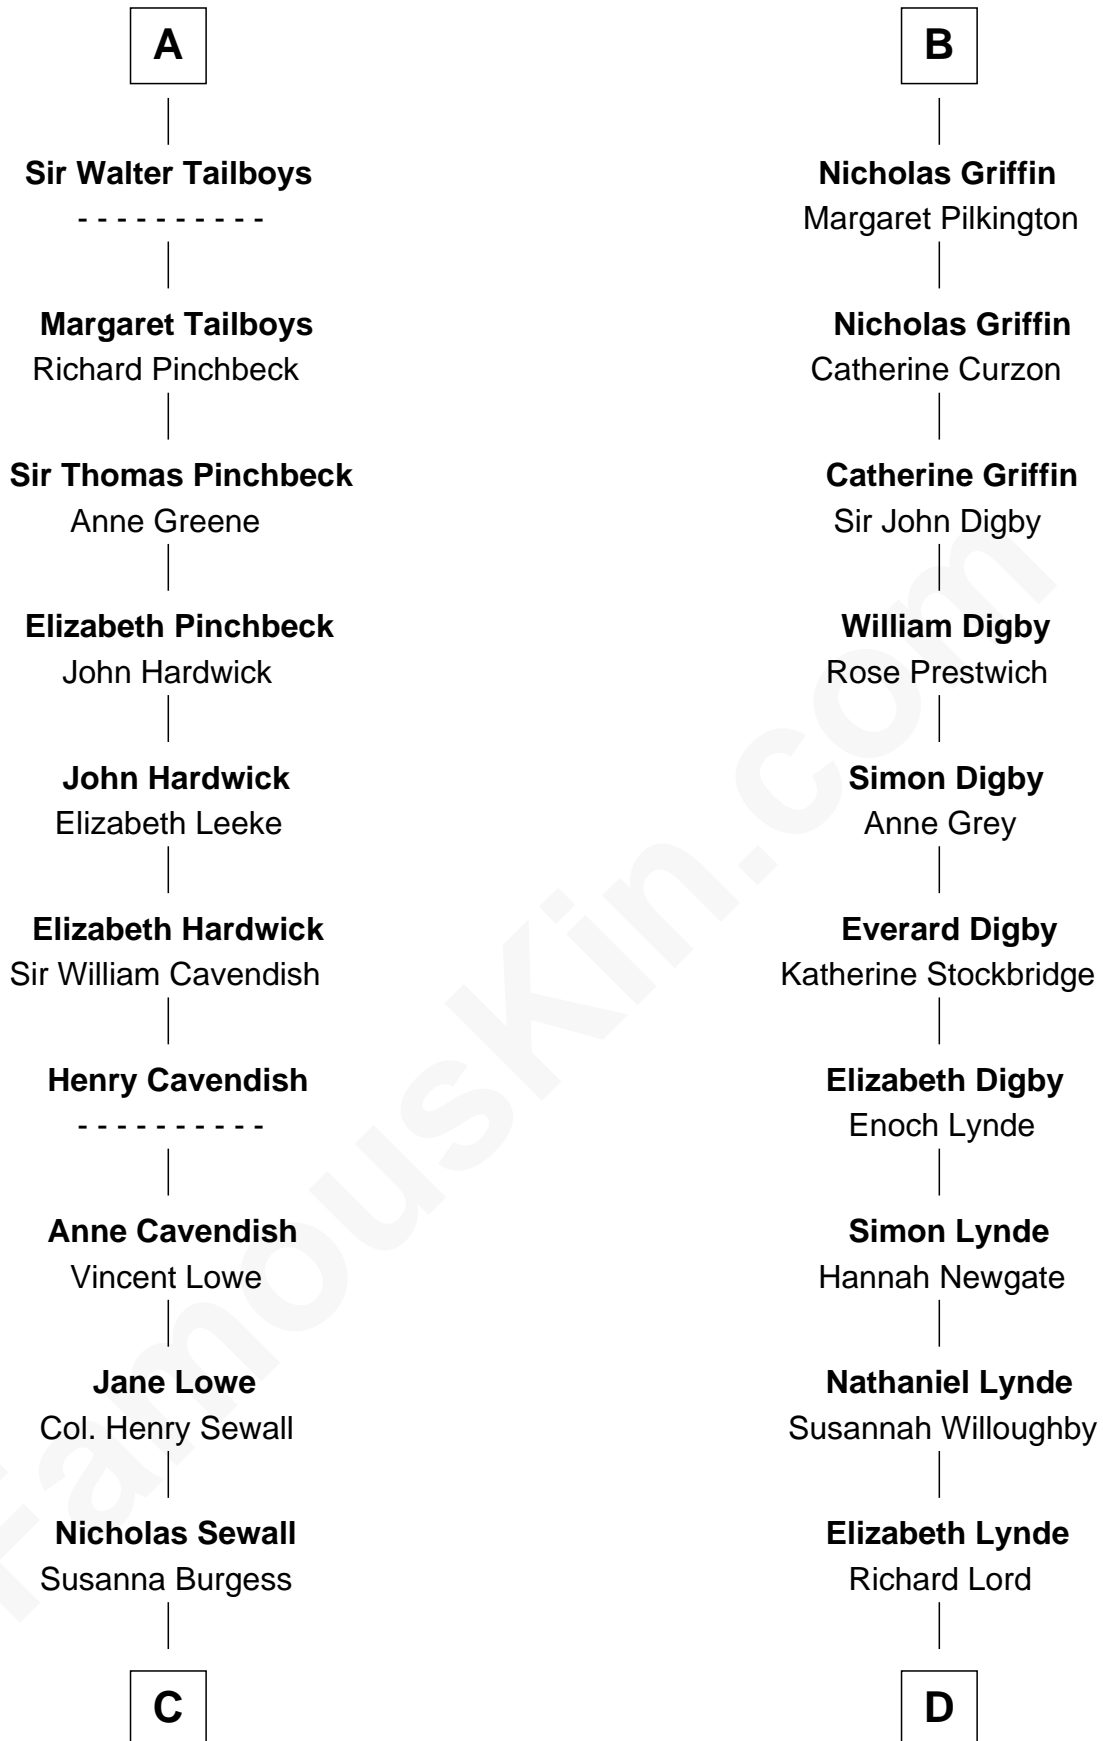

FamousKin.com

Relationship Chart of

Charles Carroll

Signer of the Declaration of Independence

19th cousin 2 times removed of

J.P. Morgan

American Banker and Art Collector

C

Jane Sewall
Clement Brooke

Elizabeth Brooke
Charles Carroll

Charles Carroll
Signer of Declaration of Independence

D

Lynde Lord
Lois Sheldon

Lynde Lord
Mary Lyman

Mary Sheldon Lord
John Pierpont

Juliet Pierpont
Junius Spencer Morgan