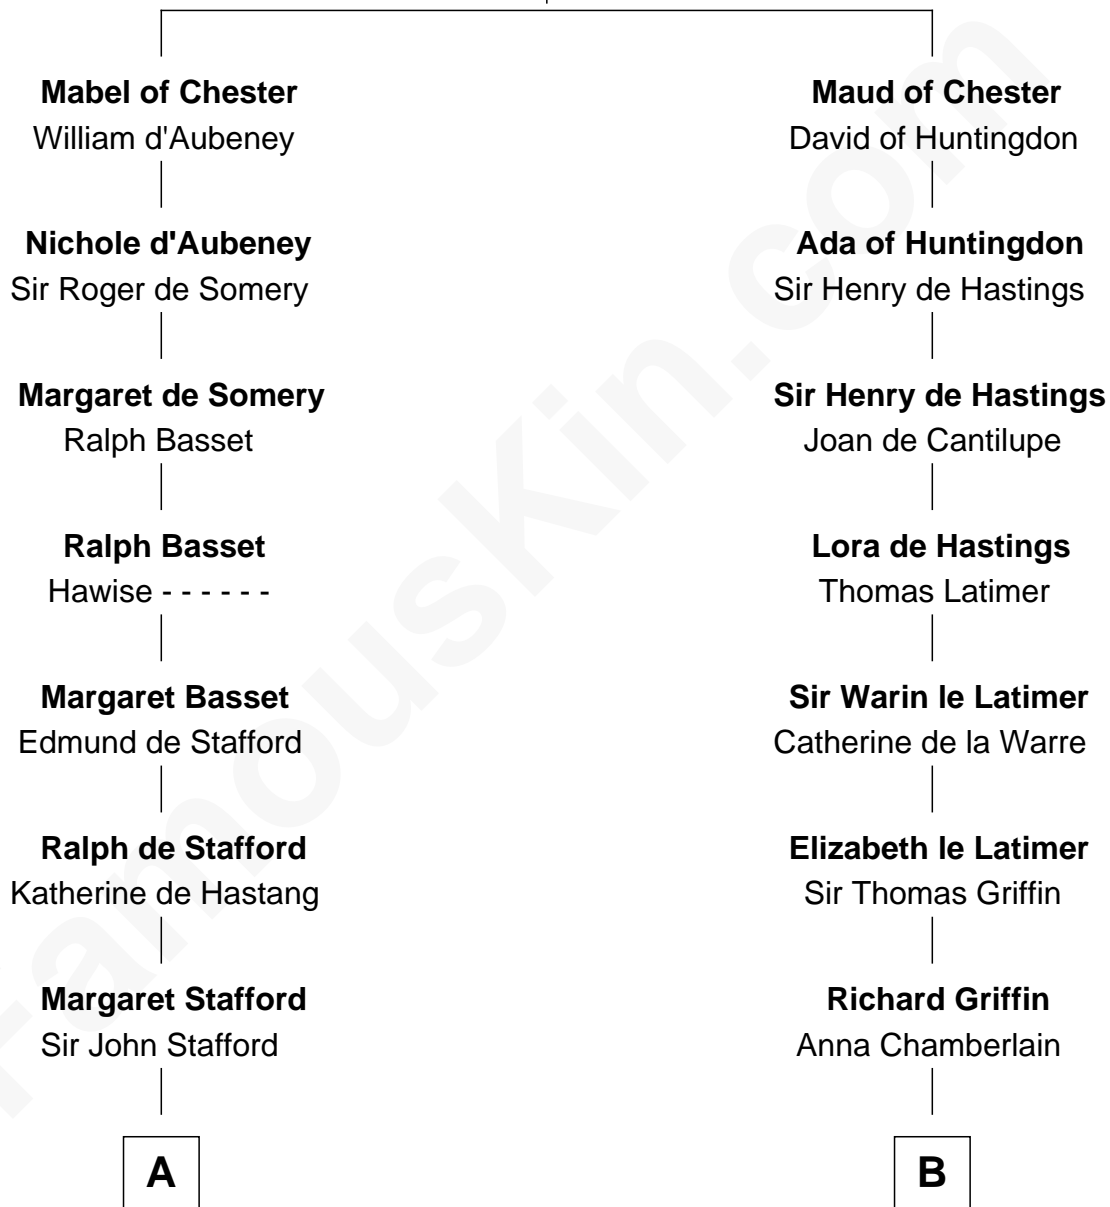

FamousKin.com

Relationship Chart of

Charles Carroll

Signer of the Declaration of Independence

20th cousin 1 time removed of

J.P. Morgan

American Banker and Art Collector

Hugh de Kevelioc
Bertrade de Montfort

C

Nicholas Sewall
Susanna Burgess

Jane Sewall
Clement Brooke

Elizabeth Brooke
Charles Carroll

Charles Carroll
Signer of Declaration of Independence

D

Lynde Lord
Lois Sheldon

Lynde Lord
Mary Lyman