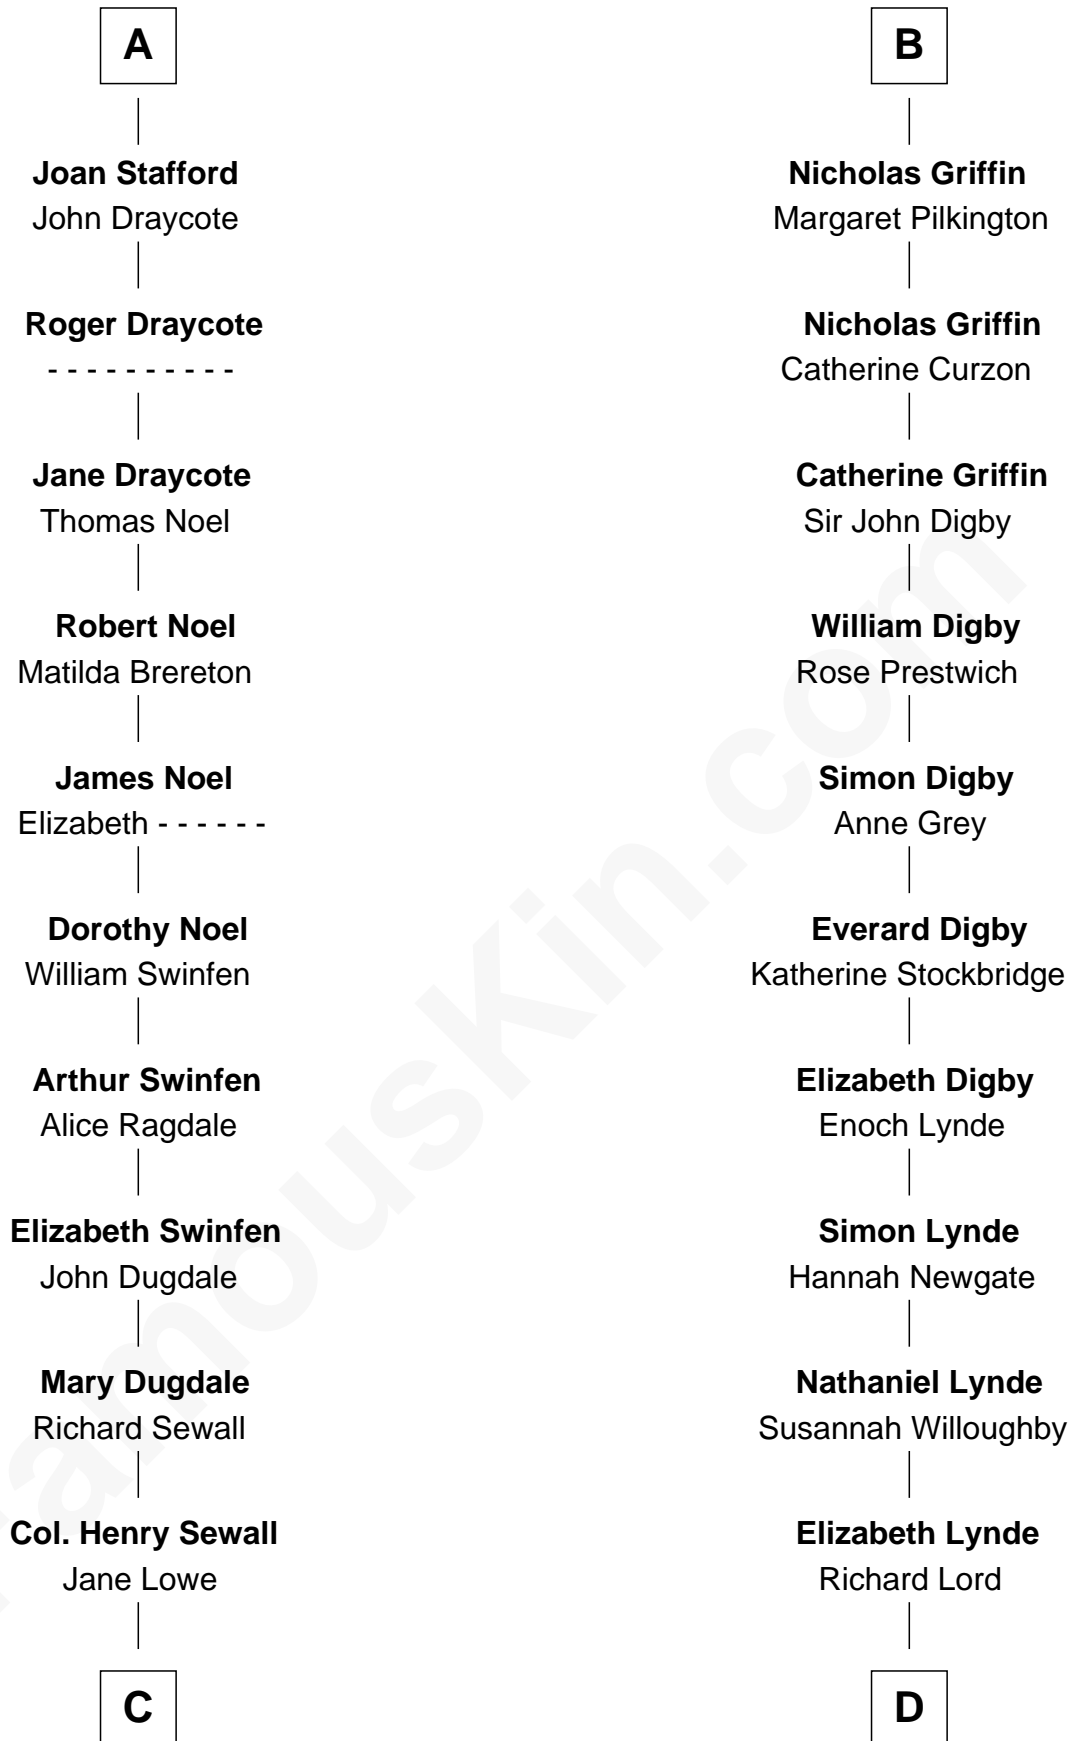

FamousKin.com

Relationship Chart of

Charles Carroll

Signer of the Declaration of Independence

20th cousin 1 time removed of

J.P. Morgan

American Banker and Art Collector

Hugh de Kevelioc
Bertrade de Montfort

C

Nicholas Sewall
Susanna Burgess

Jane Sewall
Clement Brooke

Elizabeth Brooke
Charles Carroll

Charles Carroll
Signer of Declaration of Independence

D

Lynde Lord
Lois Sheldon

Lynde Lord
Mary Lyman