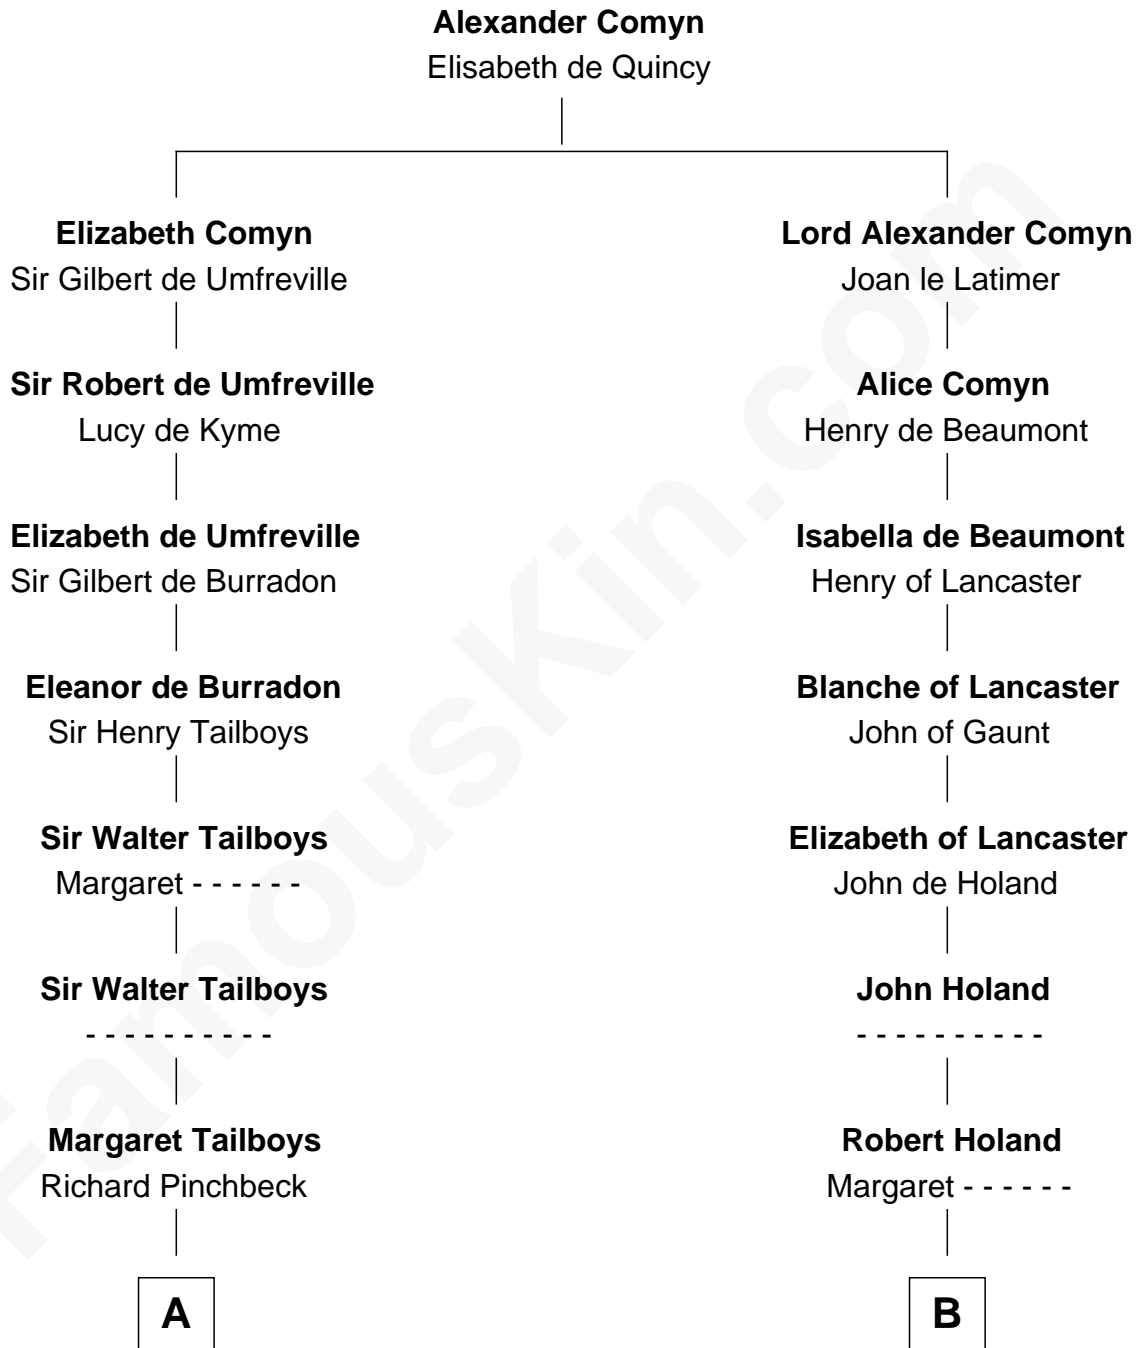

FamousKin.com

Relationship Chart of

Charles Carroll

Signer of the Declaration of Independence

17th cousin 4 times removed of

Juliette Gordon Low

Founder of the Girl Scouts

C

Alexander Wolcott

Frances Burbank

Frances Wolcott

Arthur William Magill

Juliette Augusta Magill

John Harris Kinzie

Eleanor Lytle Kinzie

William Washington Gordon