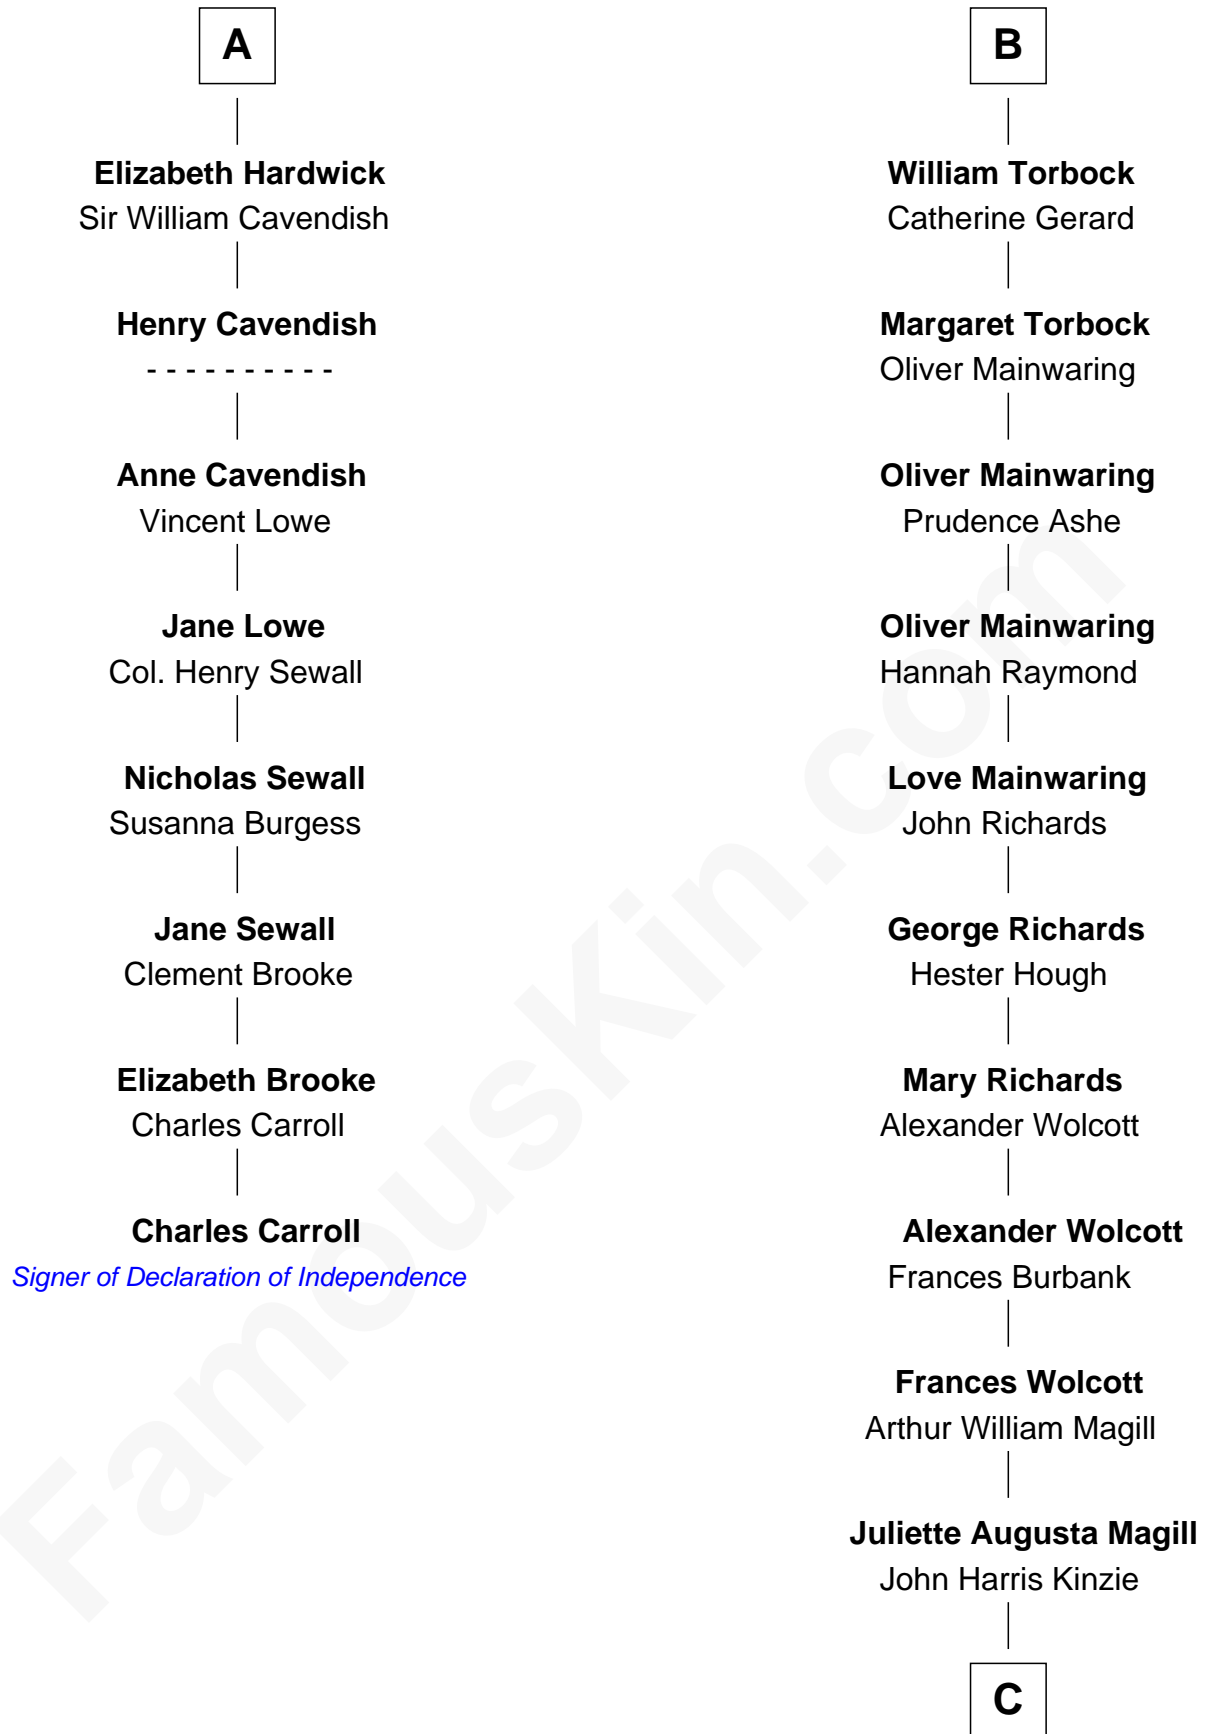

FamousKin.com

Relationship Chart of

Charles Carroll

Signer of the Declaration of Independence

14th cousin 4 times removed of

Juliette Gordon Low

Founder of the Girl Scouts

Edmund Fitzalan

Alice de Warenne

C

Eleanor Lytle Kinzie
William Washington Gordon

Juliette Gordon Low
Founder of the Girl Scouts

FamousKin.com