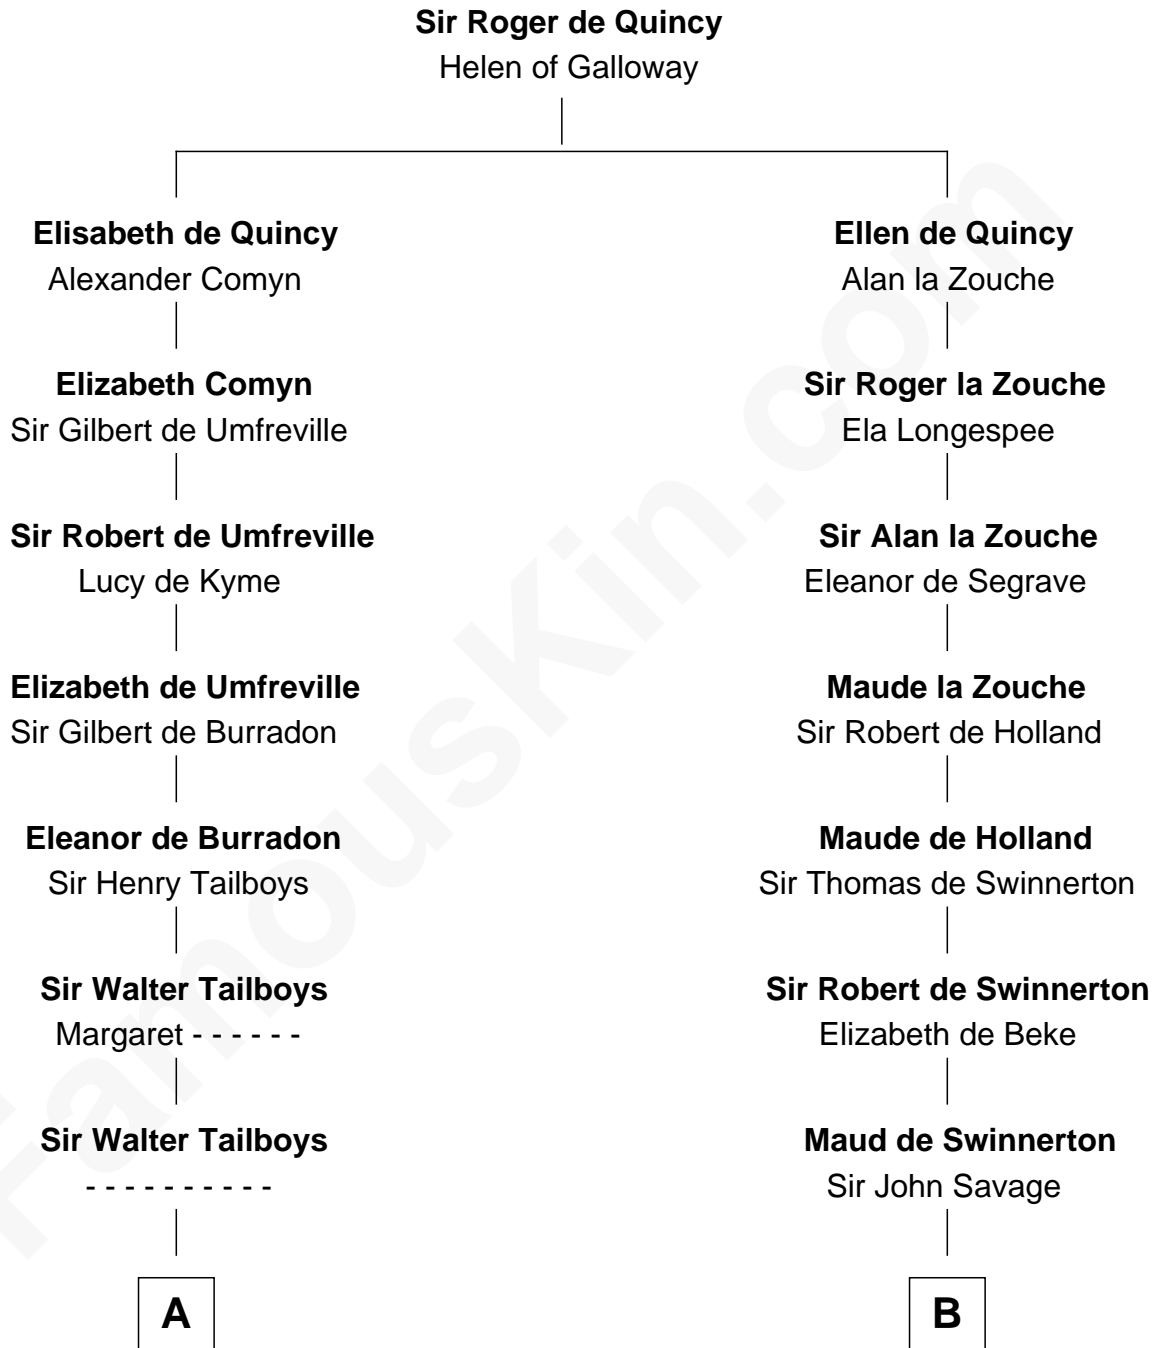

FamousKin.com

Relationship Chart of

Charles Carroll

Signer of the Declaration of Independence

18th cousin 3 times removed of

Stephen A. Douglas

Participated in Lincoln-Douglas Debates

C

Elizabeth Brooke

Charles Carroll

Charles Carroll

Signer of Declaration of Independence

D

Benjamin Fiske

Abigail Bowen

Benjamin Fiske