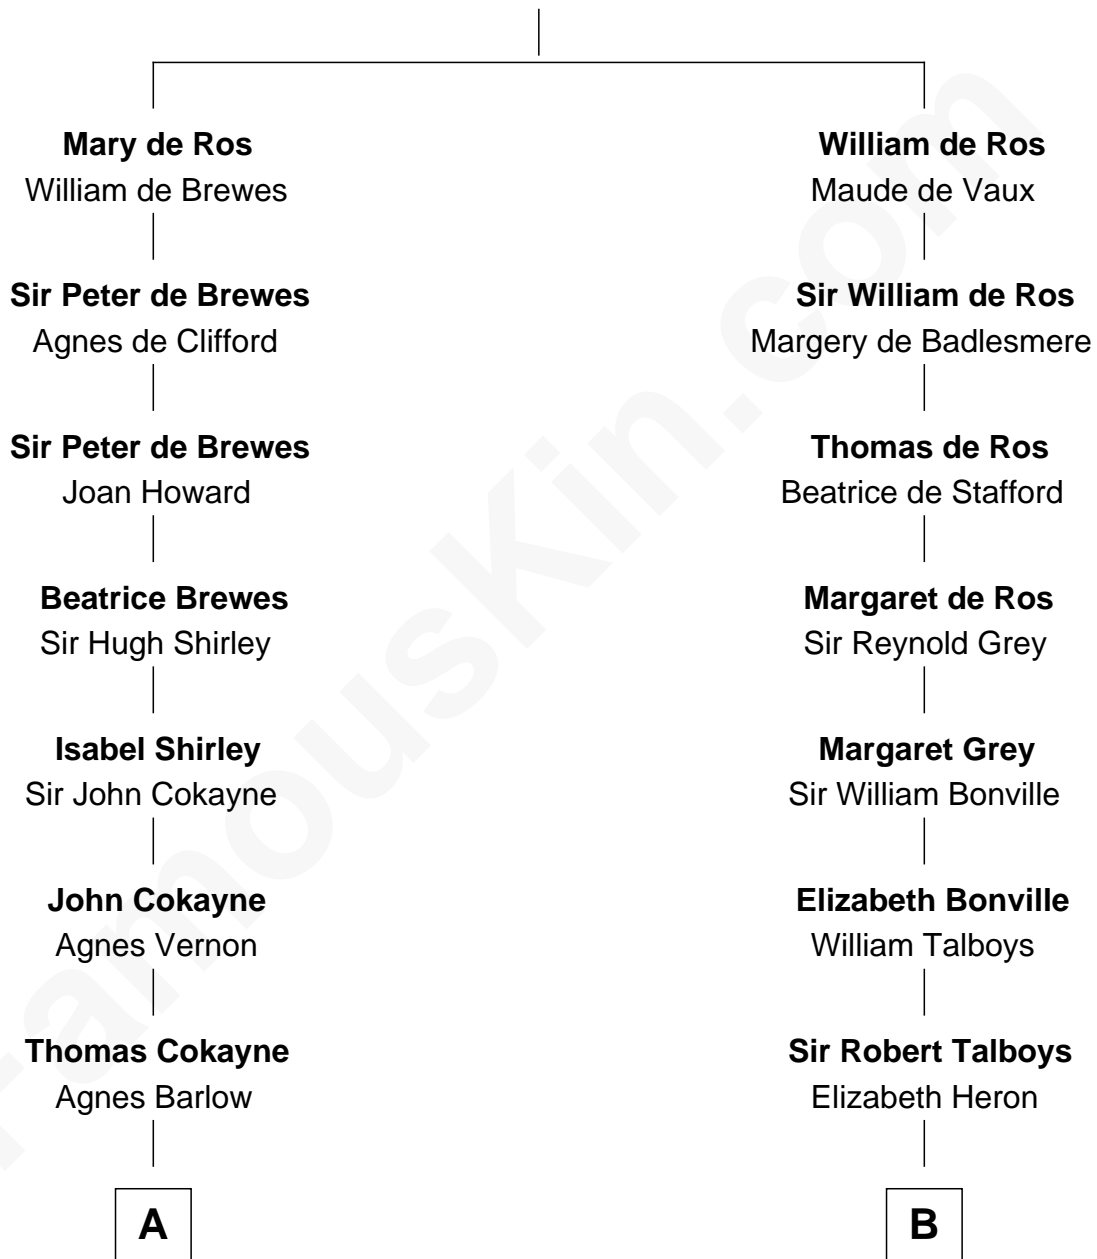

FamousKin.com

Relationship Chart of

Charles Carroll

Signer of the Declaration of Independence

16th cousin 4 times removed of

Katharine Hepburn
Movie Actress

Sir Robert de Ros
Isabel de Aubeney

C

Martha Ann Spalding

Leman Benton Garlinghouse

Caroline Garlinghouse

Alfred Augustus Houghton

Katharine Martha Houghton

Thomas Norval Hepburn

Katharine Hepburn

Movie Actress