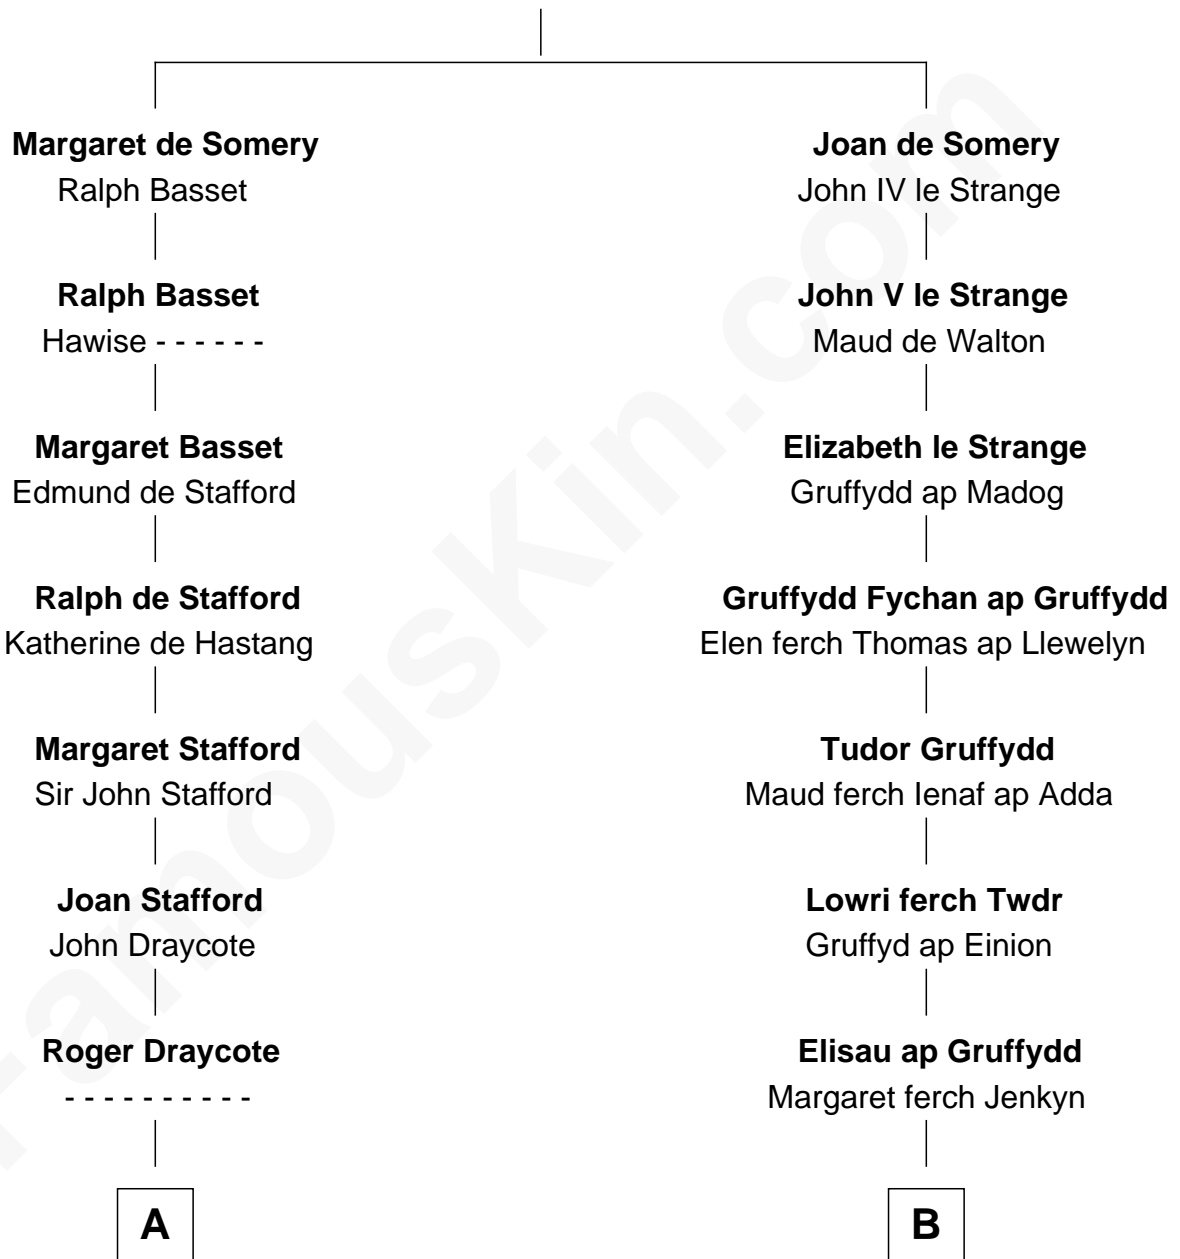

## Relationship Chart of

### Charles Carroll

*Signer of the Declaration of Independence*

18th cousin 2 times removed of

### Ernest Hemingway

*Author of The Sun Also Rises*

**Sir Roger de Somery**

Nichole d'Aubenev

**C**

**Elizabeth Brooke**

Charles Carroll

**Charles Carroll**

*Signer of Declaration of Independence*

**D**

**Allen Hemingway**

Harriet Louisa Tyler

**Anson Tyler Hemingway**

Adelaide Edmonds

**Clarence Edmonds Hemingway**

Grace H. Hall