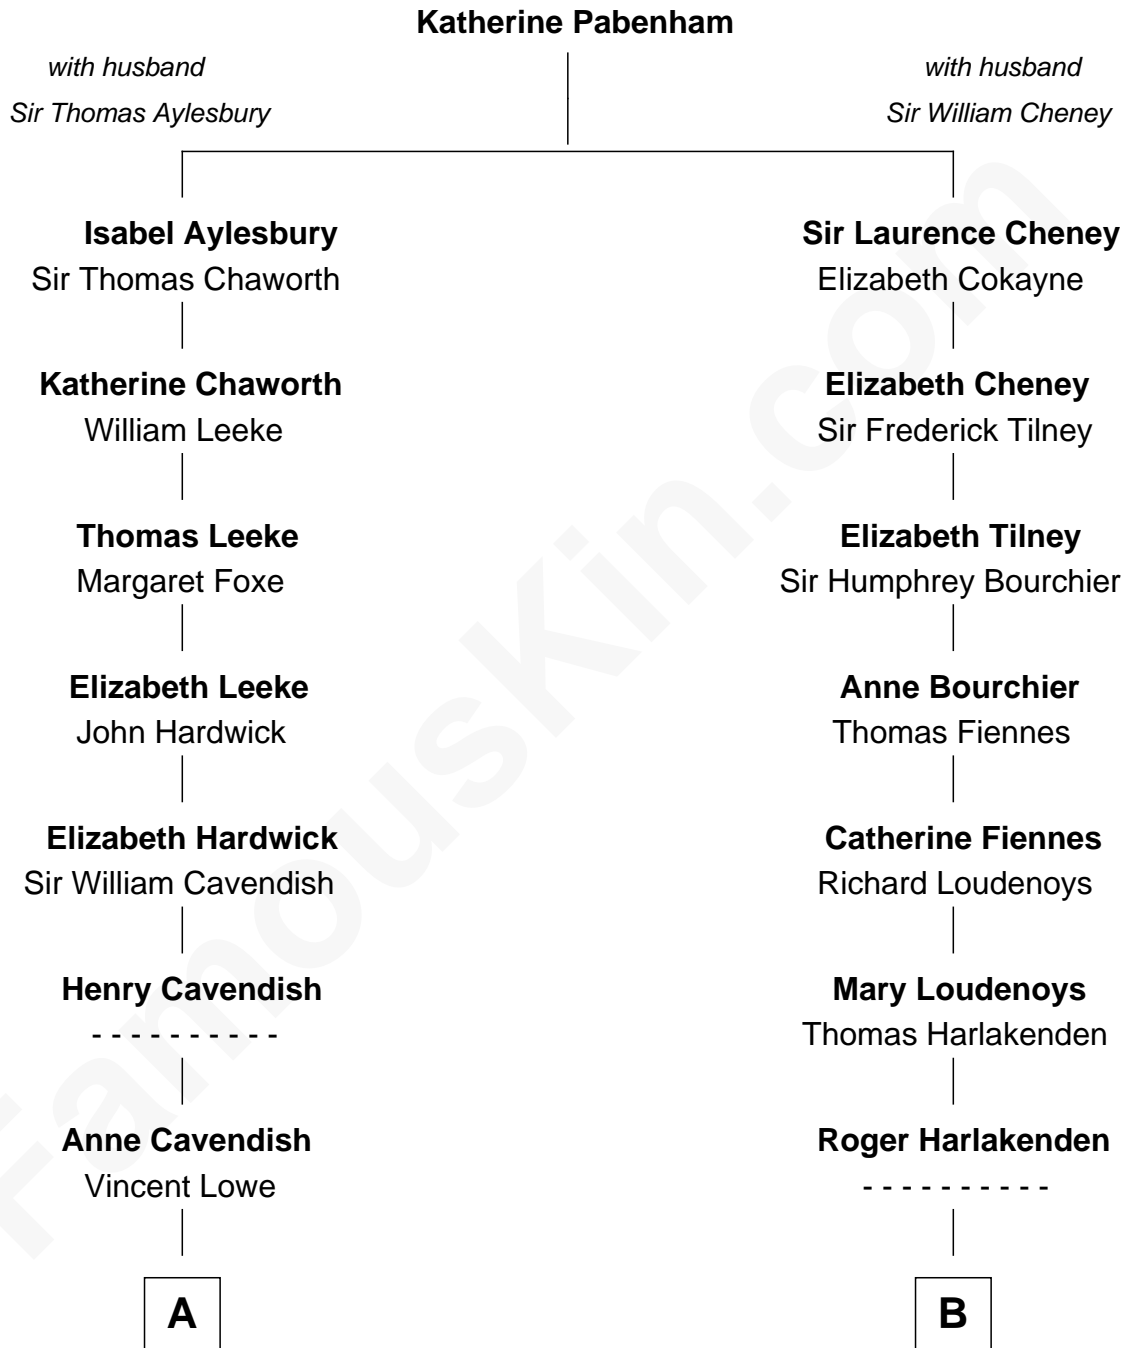

FamousKin.com

Relationship Chart of

Charles Carroll

Signer of the Declaration of Independence

11th cousin 6 times removed of

Frank Lloyd Wright
American Architect

A

Jane Lowe
Col. Henry Sewall

Nicholas Sewall
Susanna Burgess

Jane Sewall
Clement Brooke

Elizabeth Brooke
Charles Carroll

Charles Carroll
Signer of Declaration of Independence

B

Richard Harlakenden
Margaret Huberd

Mabel Harlakenden
John Haynes