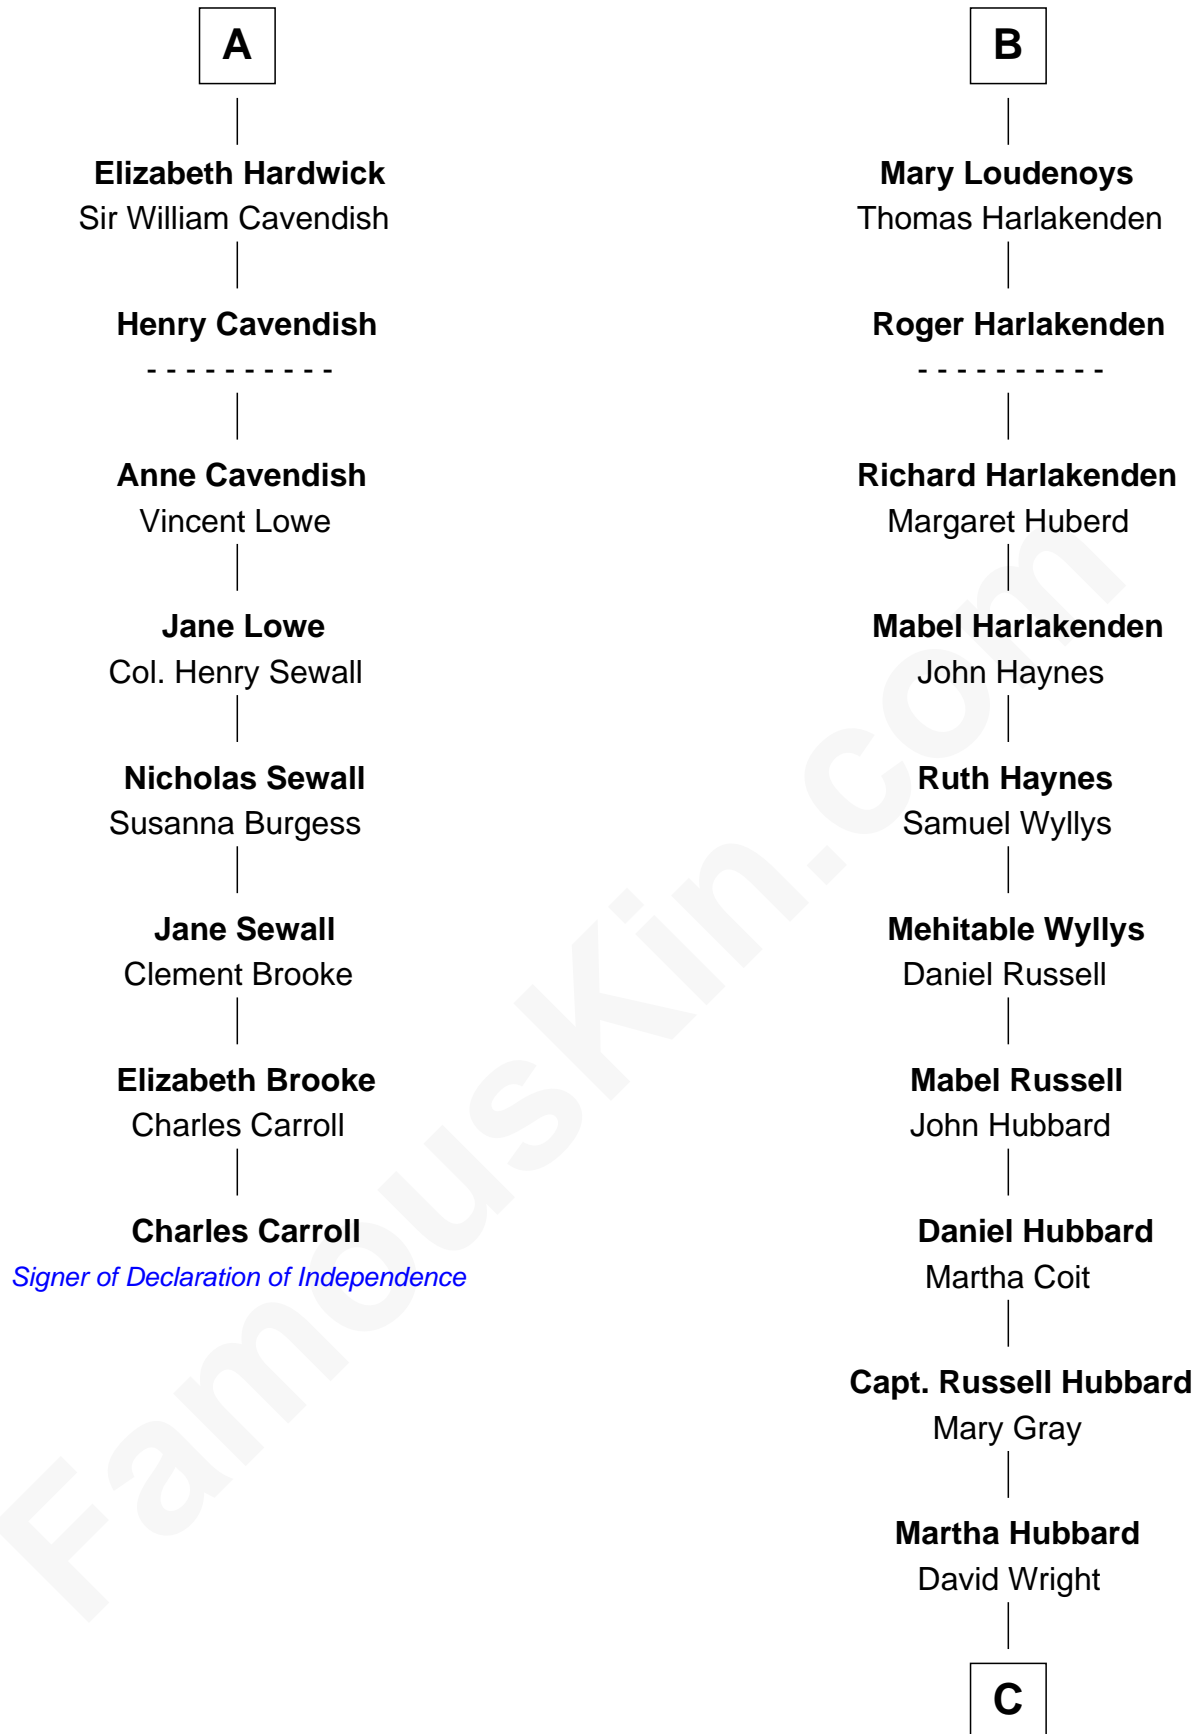

FamousKin.com

Relationship Chart of

Charles Carroll

Signer of the Declaration of Independence

14th cousin 5 times removed of

Frank Lloyd Wright
American Architect

Edmund Fitzalan
Alice de Warenne

C

Rev. David Wright

Abigail Goddard

William Carey Wright

Anna Lloyd Jones

Frank Lloyd Wright

American Architect

FamousKin.com