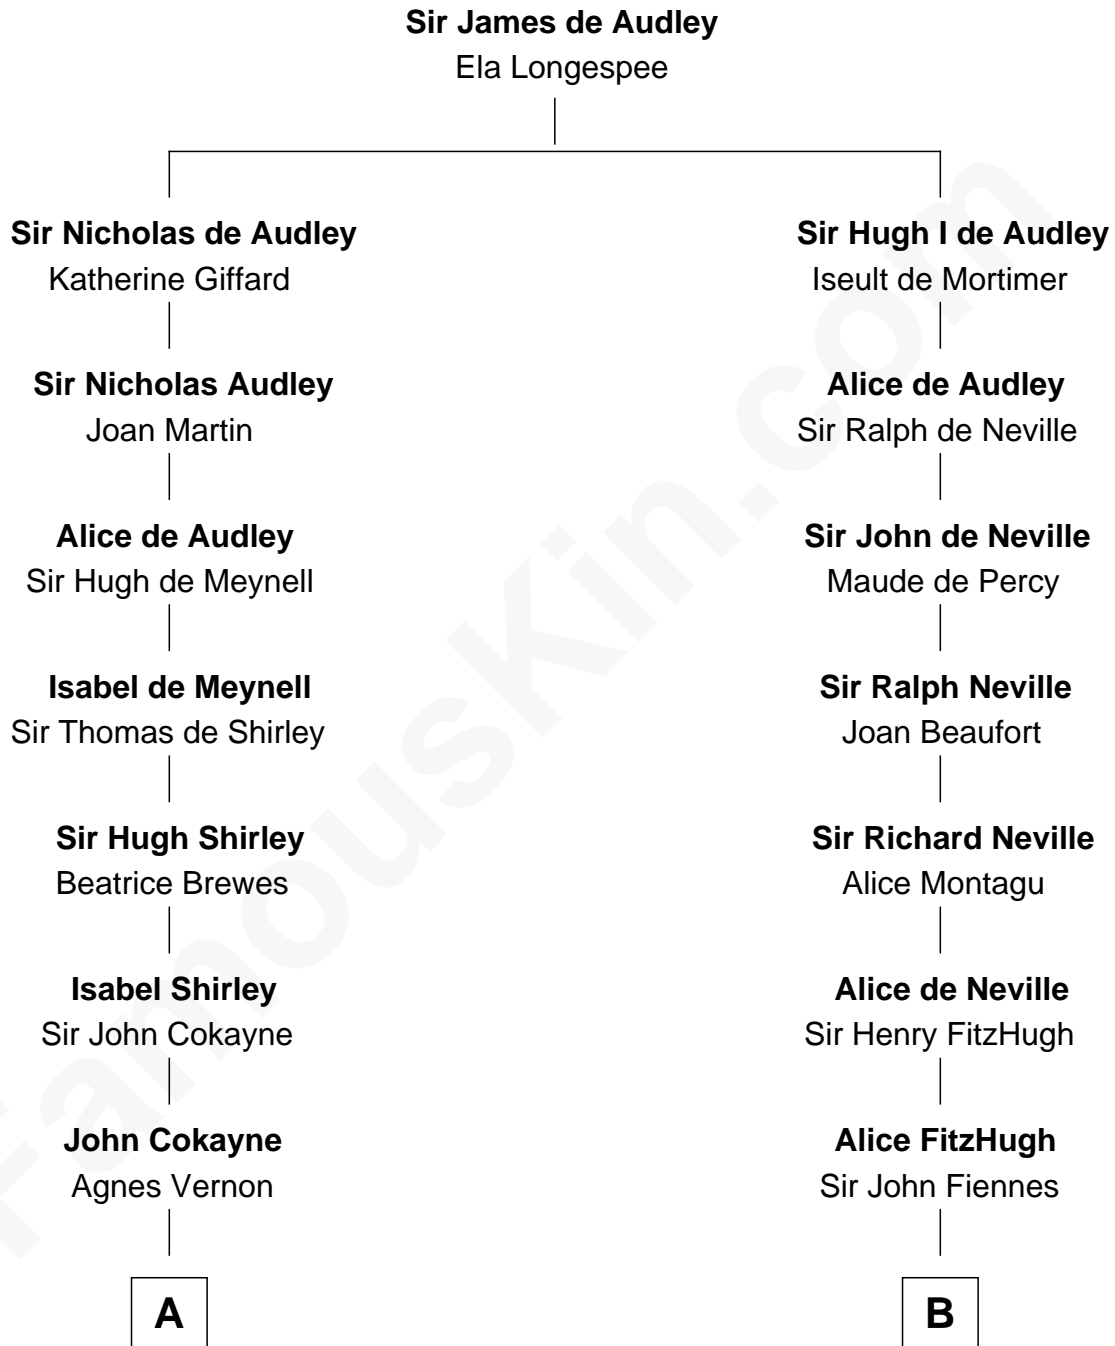

# FamousKin.com

## Relationship Chart of

### Charles Carroll

*Signer of the Declaration of Independence*

17th cousin 4 times removed of

**Frank Lloyd Wright**  
*American Architect*

**C**

—  
**Capt. Russell Hubbard**

Mary Gray

—  
**Martha Hubbard**