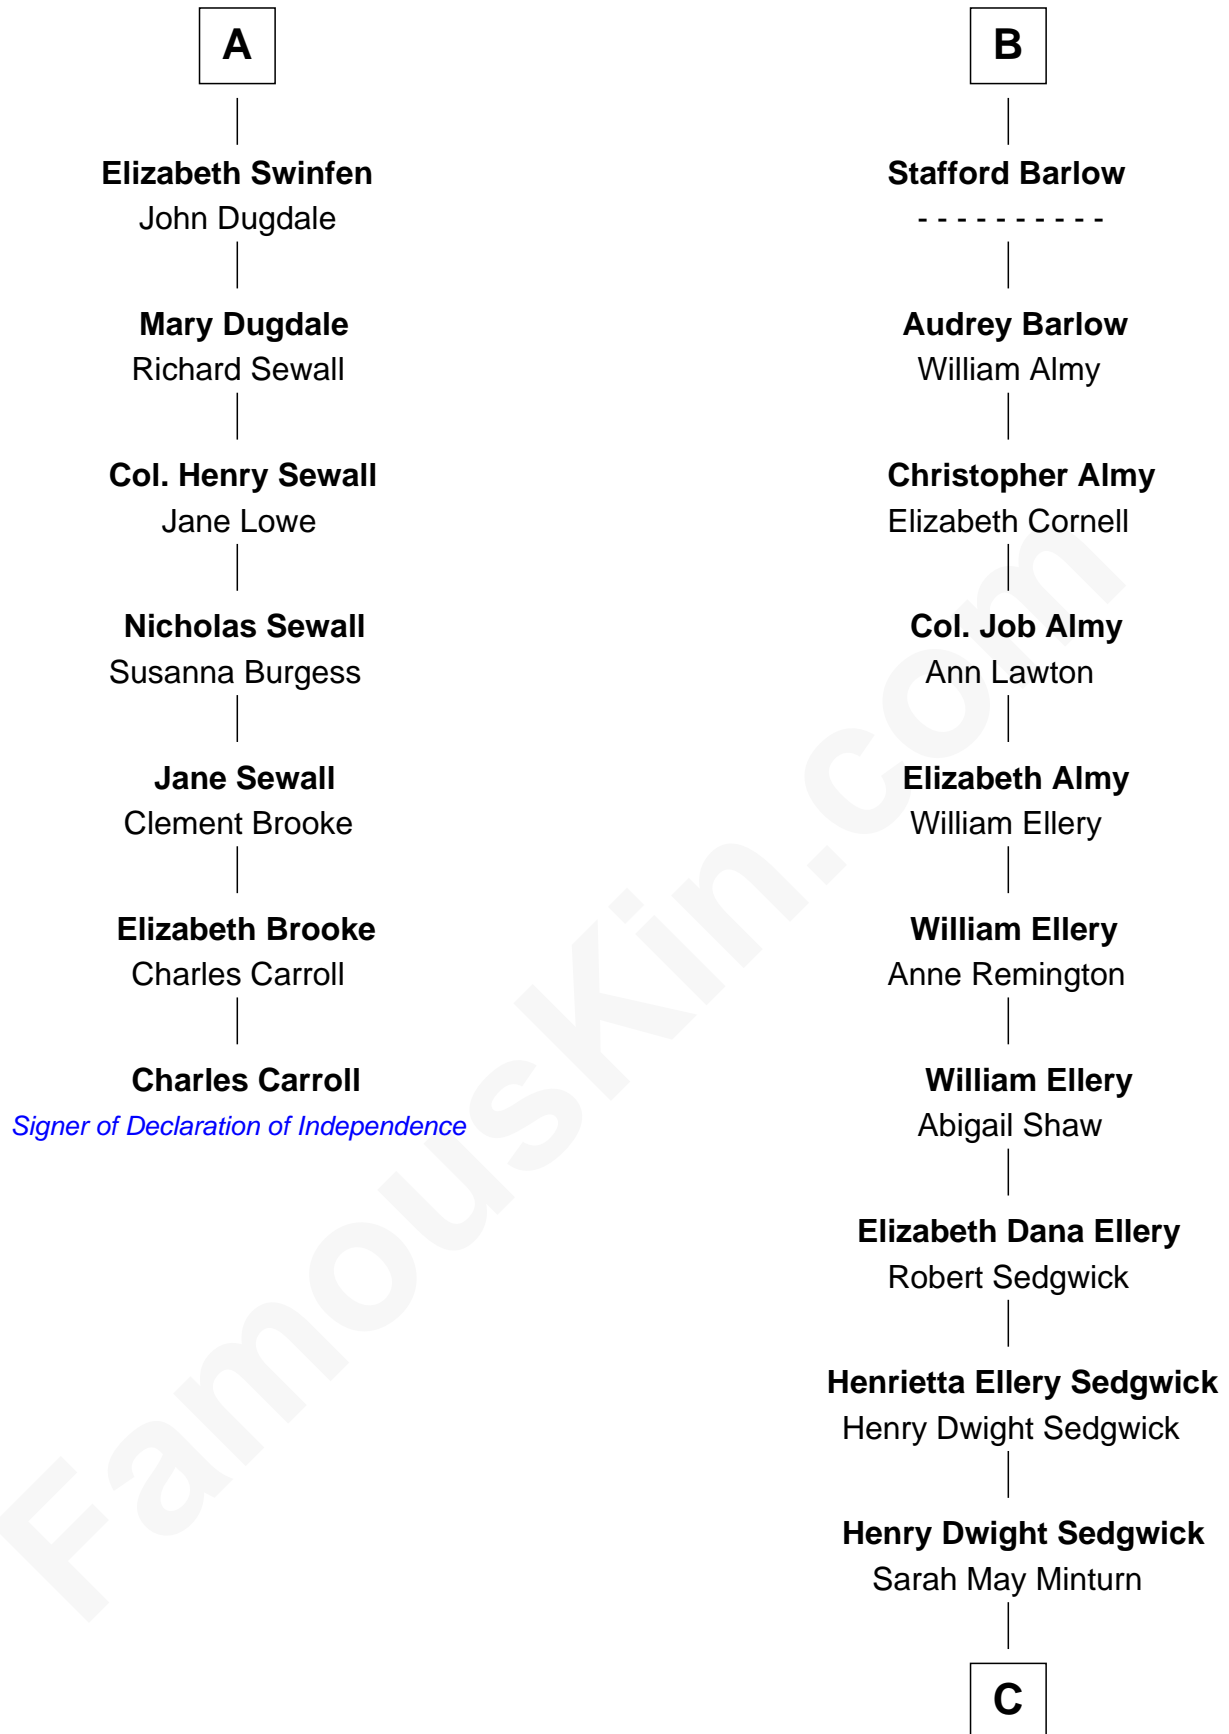

# FamousKin.com Relationship Chart of

**Charles Carroll**

*Signer of the Declaration of Independence*

13th cousin 6 times removed of

**Kyra Sedgwick**

*TV and Movie Actress*

**Sir John Stafford**

Margaret Stafford

**C**

**Robert Minturn Sedgwick**

Helen Peabody

**Henry Dwight Sedgwick**

Patricia Ann Rosenwald

**Kyra Sedgwick**

*TV and Movie Actress*

FamousKin.com