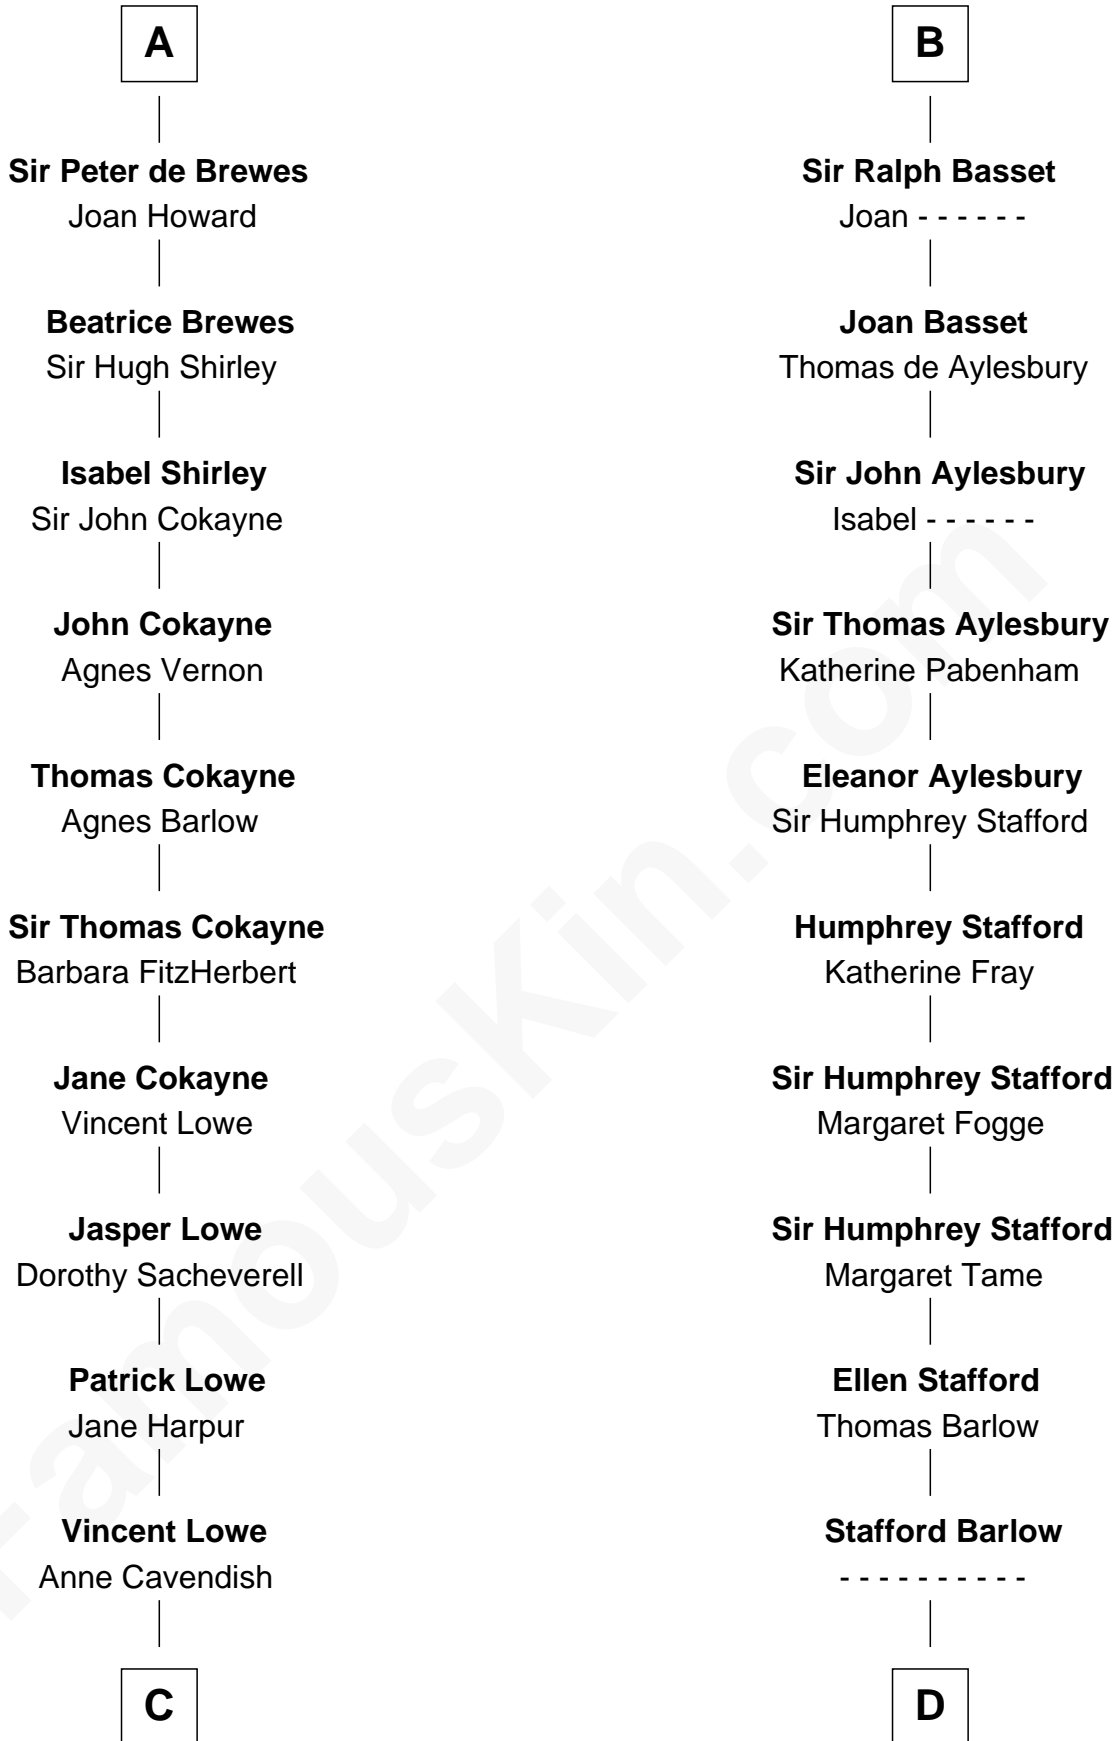

FamousKin.com Relationship Chart of

Charles Carroll

Signer of the Declaration of Independence

21st cousin of

William Ellery

Signer of the Declaration of Independence

C

Jane Lowe
Col. Henry Sewall

Nicholas Sewall
Susanna Burgess

Jane Sewall
Clement Brooke

Elizabeth Brooke
Charles Carroll

Charles Carroll

Signer of Declaration of Independence

D

Audrey Barlow
William Almy

Christopher Almy
Elizabeth Cornell

Col. Job Almy
Ann Lawton

Elizabeth Almy
William Ellery

William Ellery

Signer of Declaration of Independence