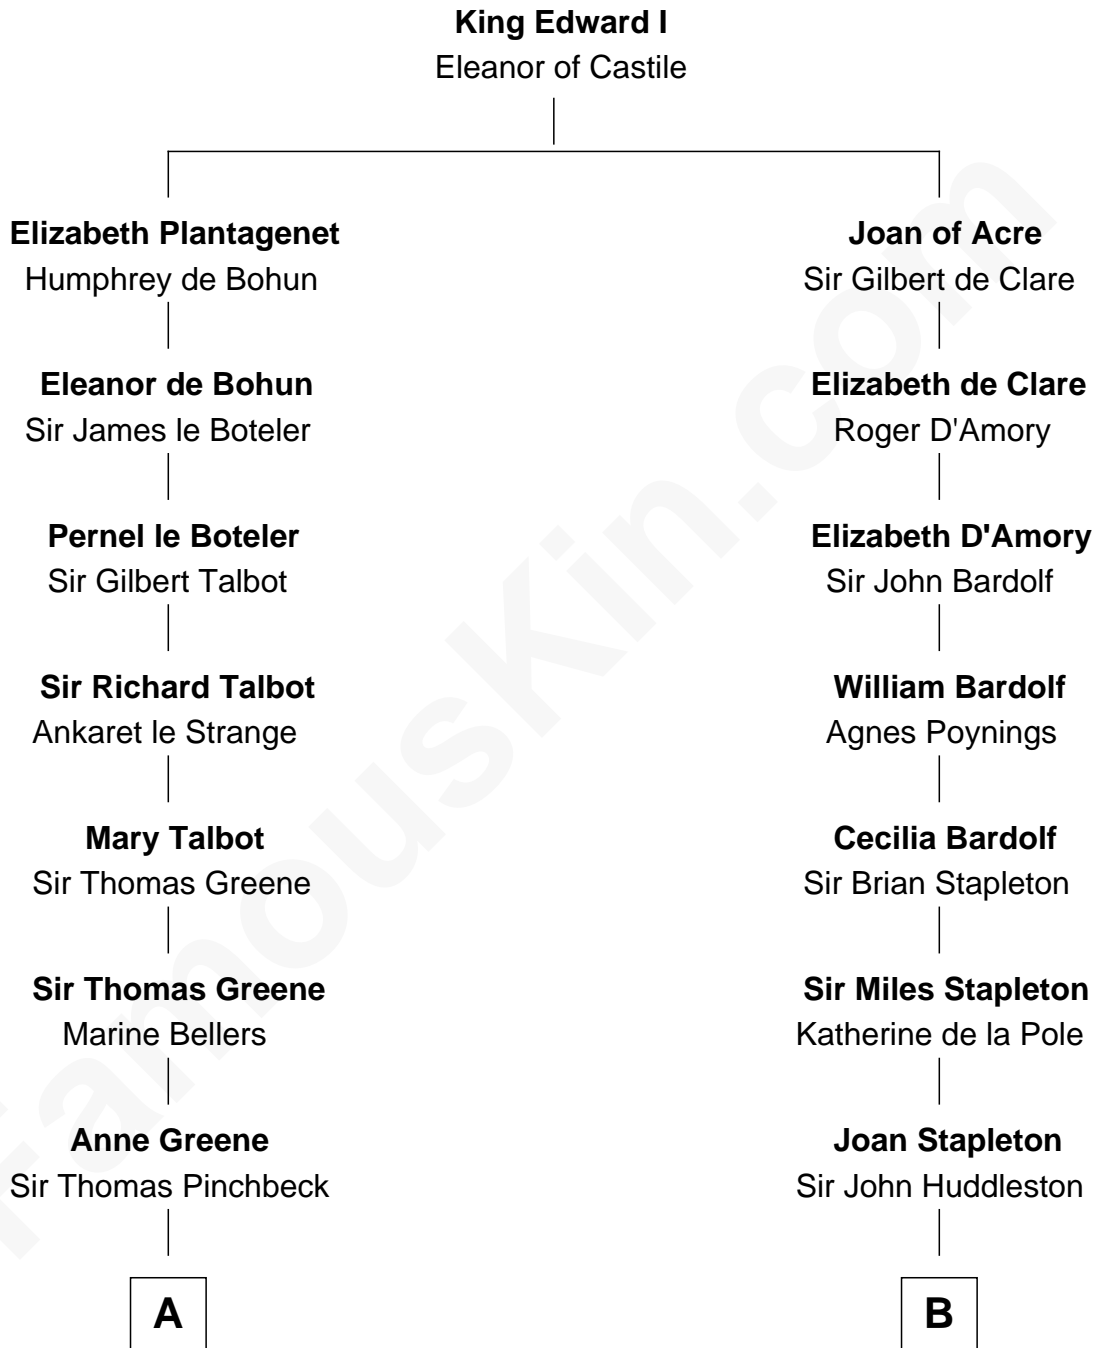

FamousKin.com

Relationship Chart of

Charles Carroll

Signer of the Declaration of Independence

16th cousin of

Fletcher Christian

Leader of the mutiny on the Bounty

A